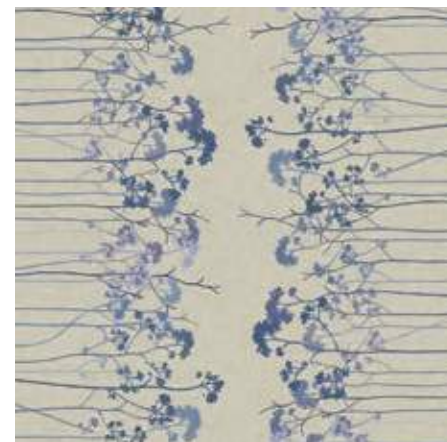

254203 | elder border blueberry