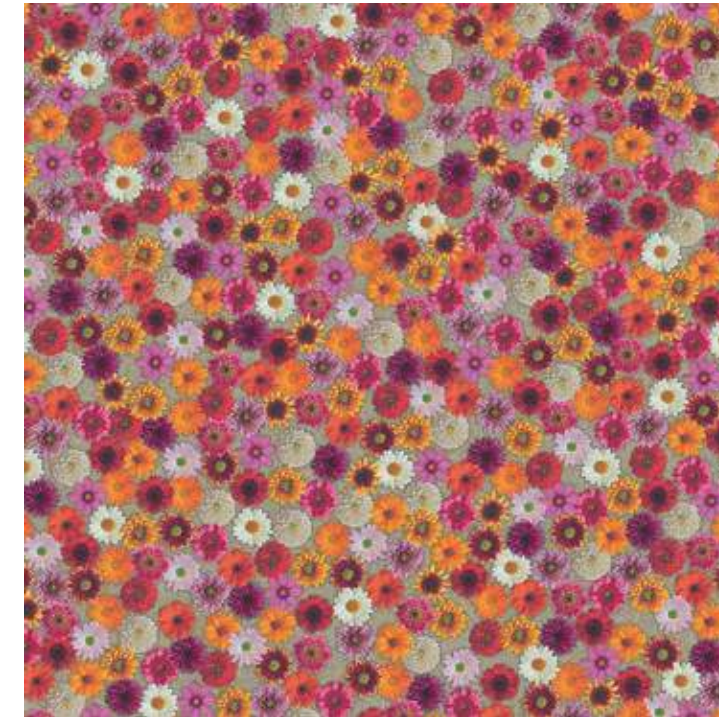

FLORAL | **MULTIFLORAL**

000538 | multi floral

Tamanho da ligação : 200 CM X 100 CM

Todas as decorações estão disponíveis em **Flotex next**. O **sufixo NX** deve ser adicionado após a referência Flotex vision.
Exemplo: para encomendar o design Multifloral em Flotex next, o número de referência seria 000538NX