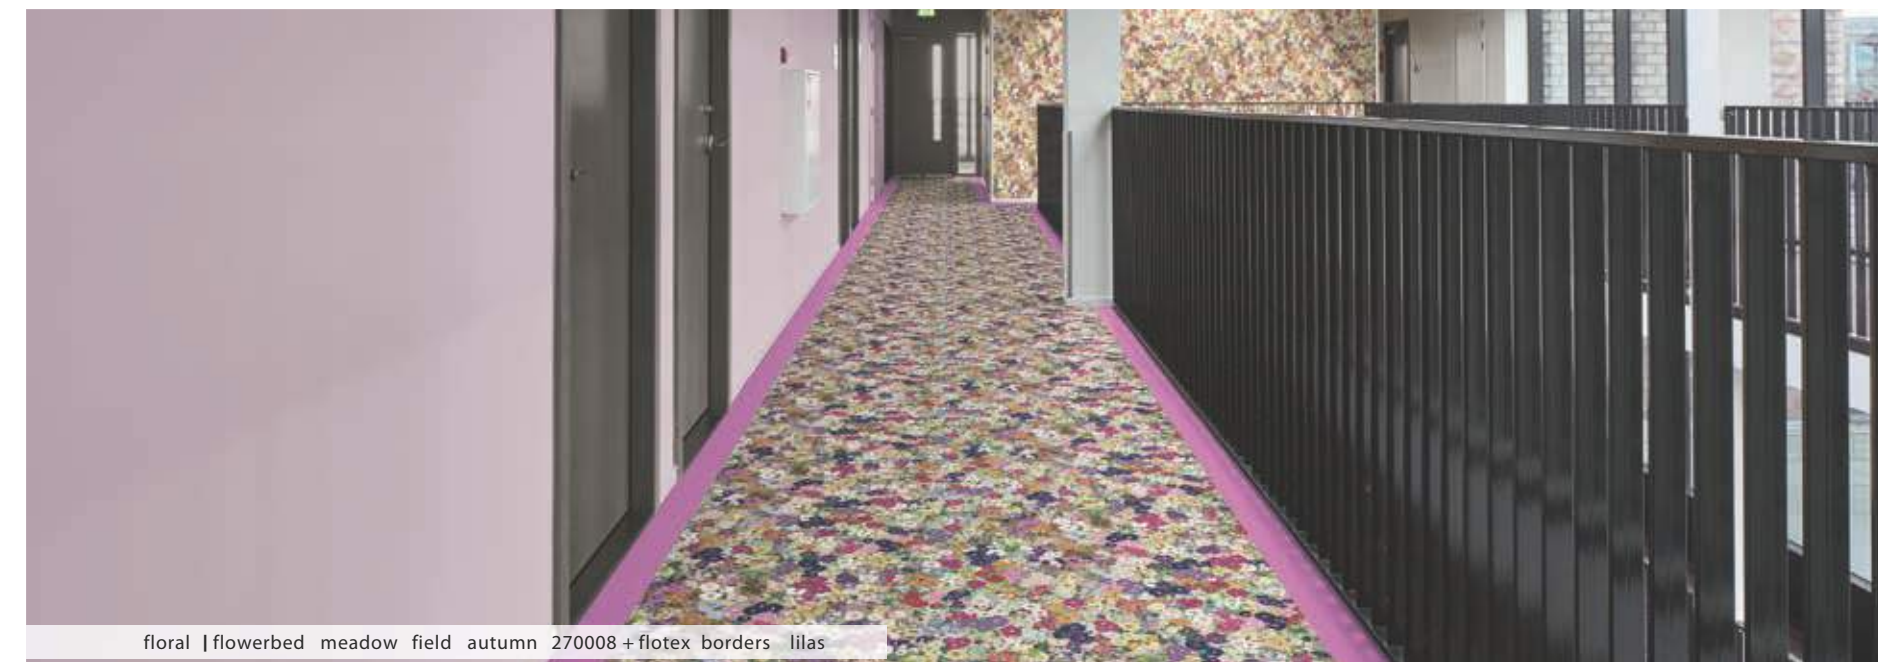

270008 | meadow field autumn

270002 | dahlia bouquet xs ecru

Tamanho da ligação :  
 dahlia bouquet xl : 200 CM X 300 CM  
 dahlia bouquet xs : 200 CM X 75 CM  
 flower rhapsody : 200 CM X 200 CM  
 meadow field : 200 CM X 100 CM