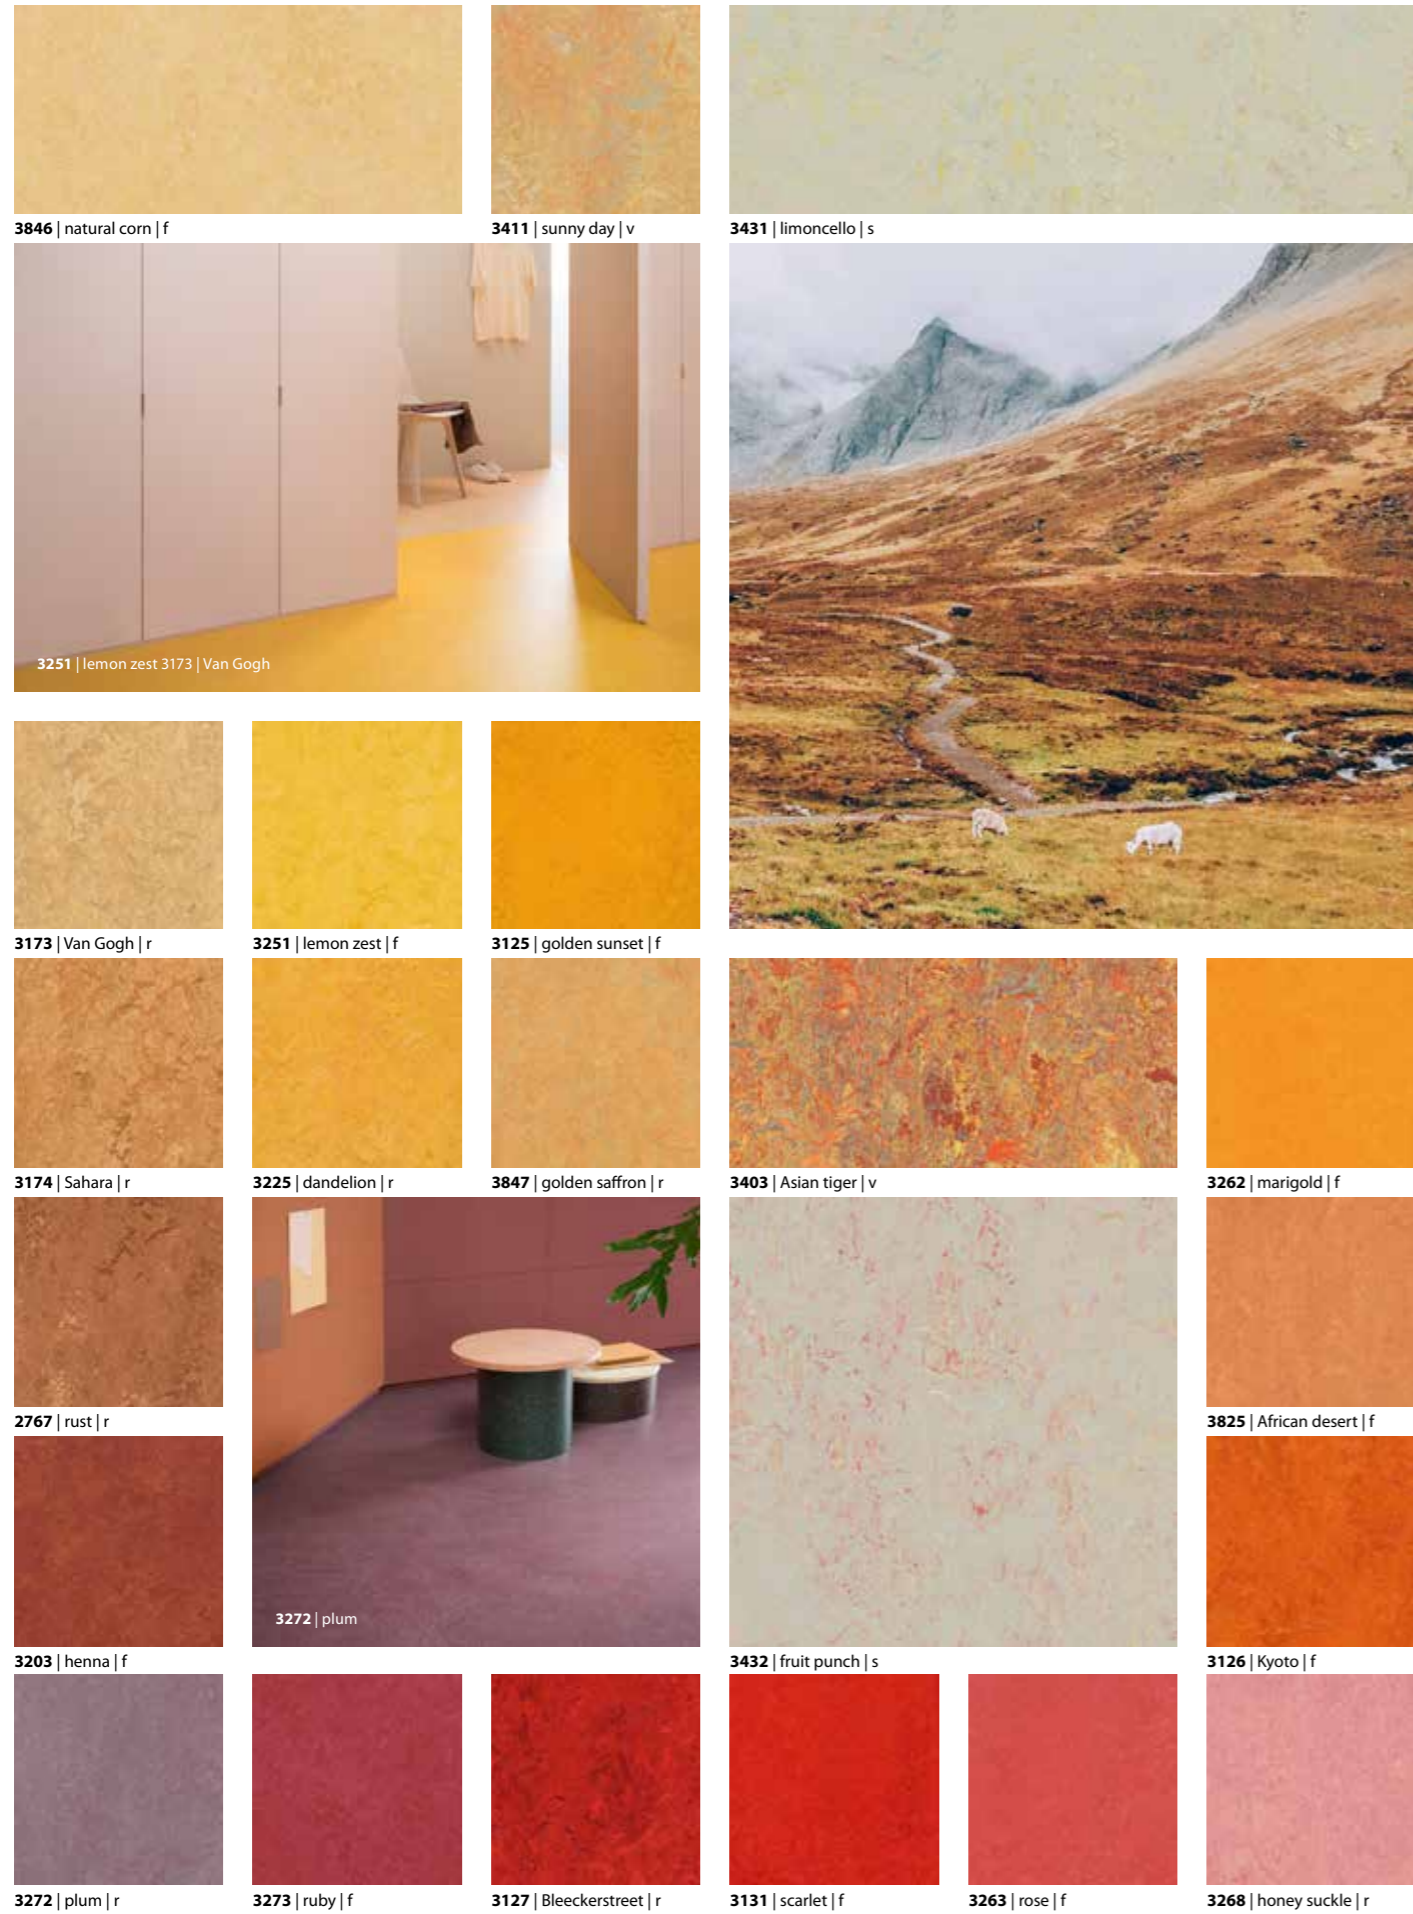

r = real f = fresco v = vivace s = splash t = terra