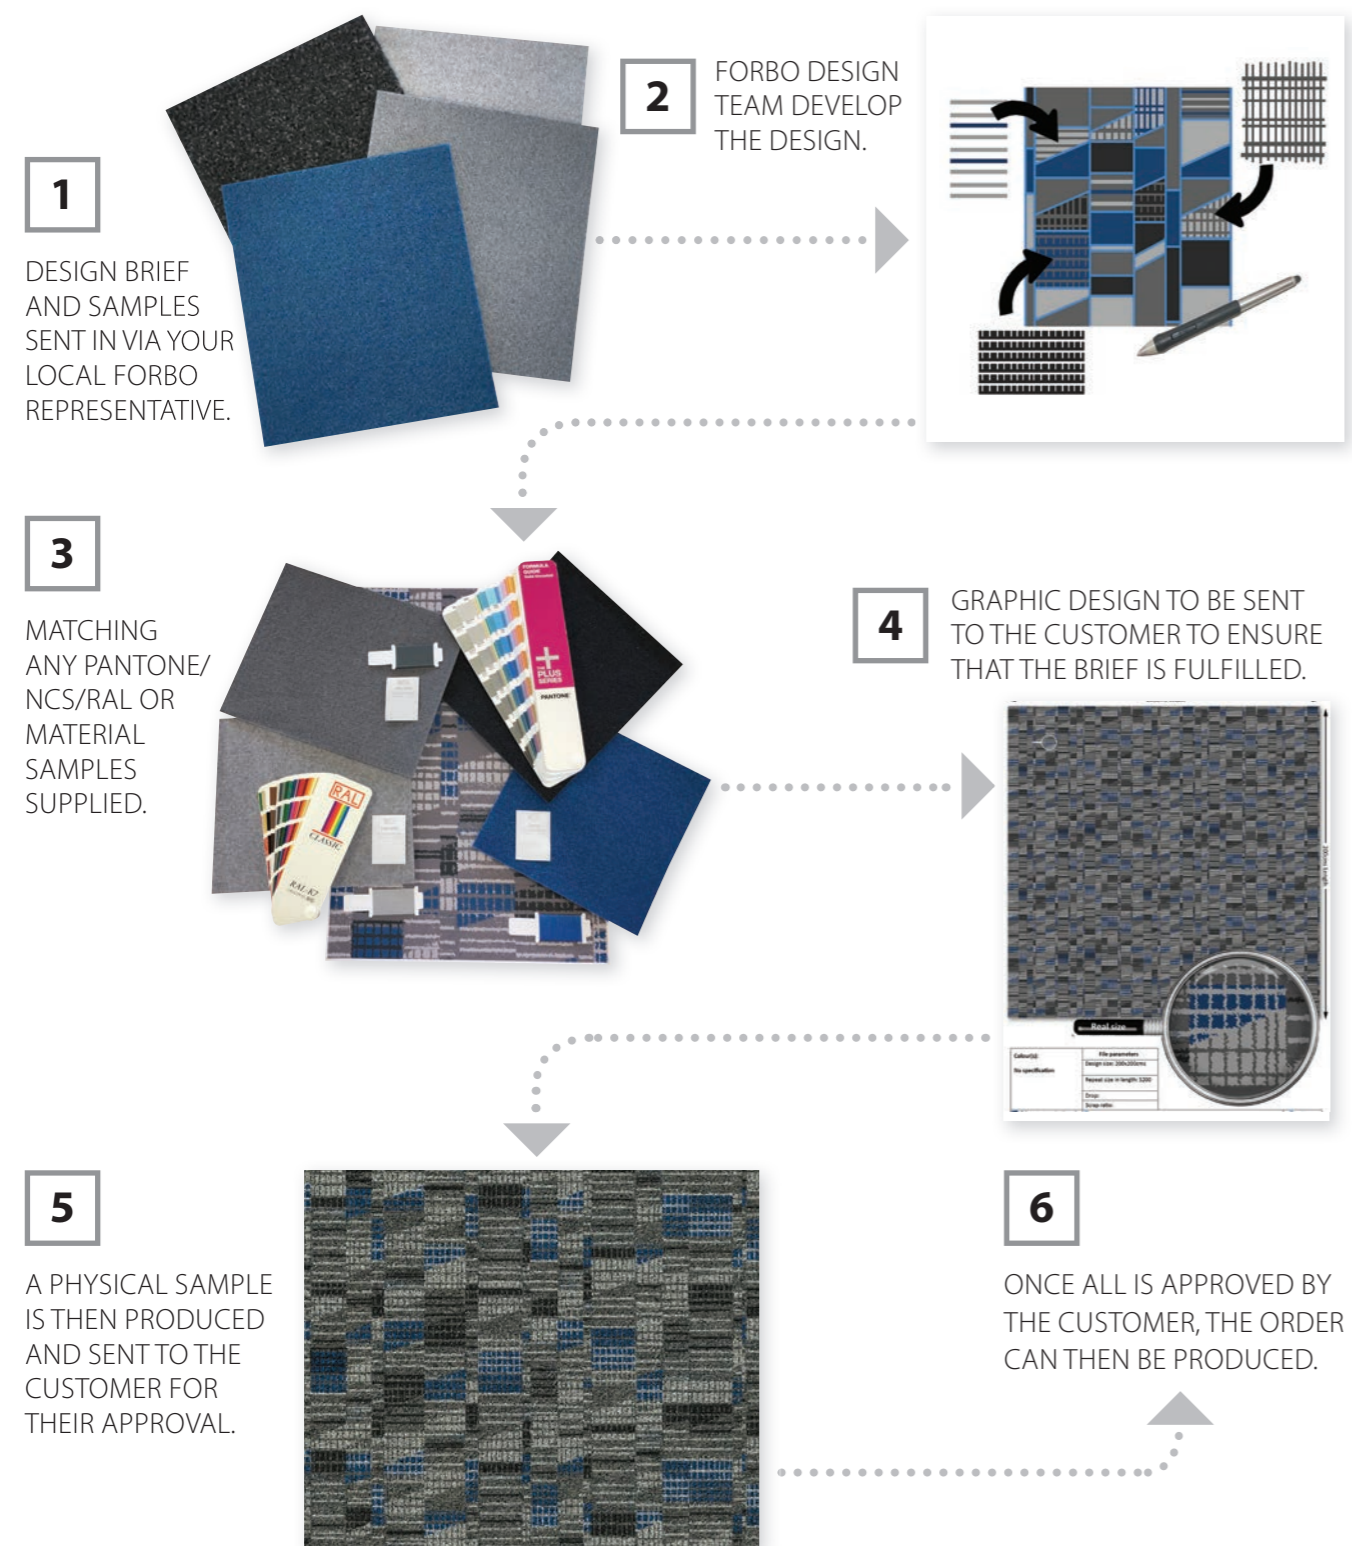

If you are looking for design ideas, re-colouration of existing designs or help with the development of a unique design that works perfectly with your rail interior design scheme, then we have the resource to help.

### STEPS IN THE CUSTOM DESIGN PROCESS:

## CORAL MOVE VISION FR OFFERS REAL DESIGN FREEDOM