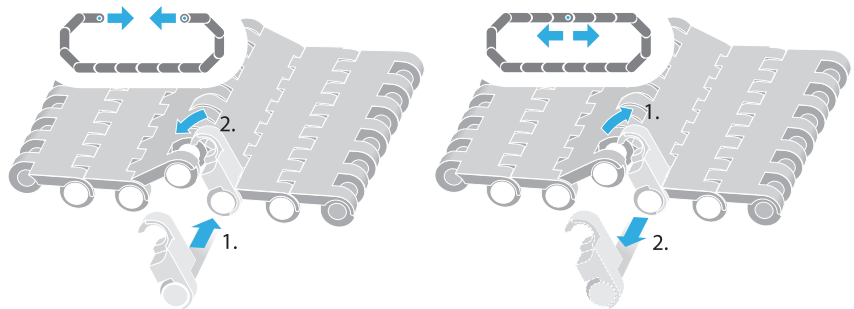

Basic data

Module		Pin	
Material	Color	Material	Length [mm (in)]
POM	LB	PBT	≤ 2000 (79)
Mold to order			
POM-MD	BL	PBT	≤ 2000 (79)