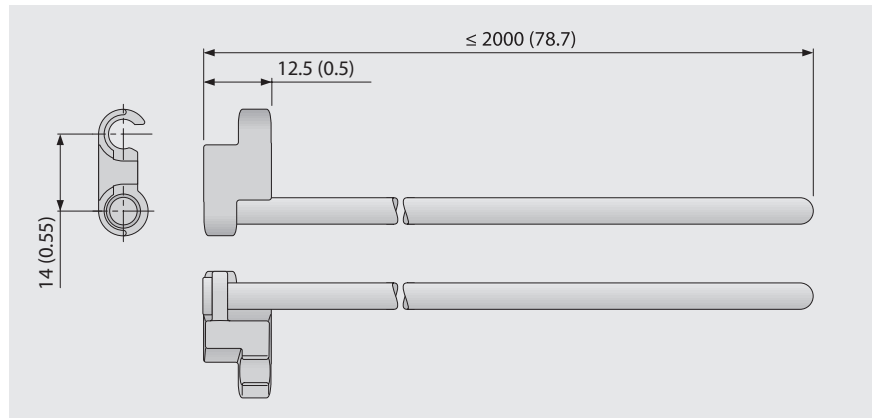

# SERIES 4.1 | PROSNAP

Straight running belt | Pitch 14 mm (0.55 in)

siegling prolink  
modular belts

### Basic data

Module		Pin	
Material	Color	Material	Length [mm (in)]
POM	LB	PBT	≤ 2000 (79)
<b>Mold to order</b>			
POM-MD	BL	PBT	≤ 2000 (79)

■ BL (Blue), ■ LB (Light blue)

All measurements and tolerances apply at 21 °C; for temperature deviations please see Prolink manual chapter 4.4 "Temperature influence".