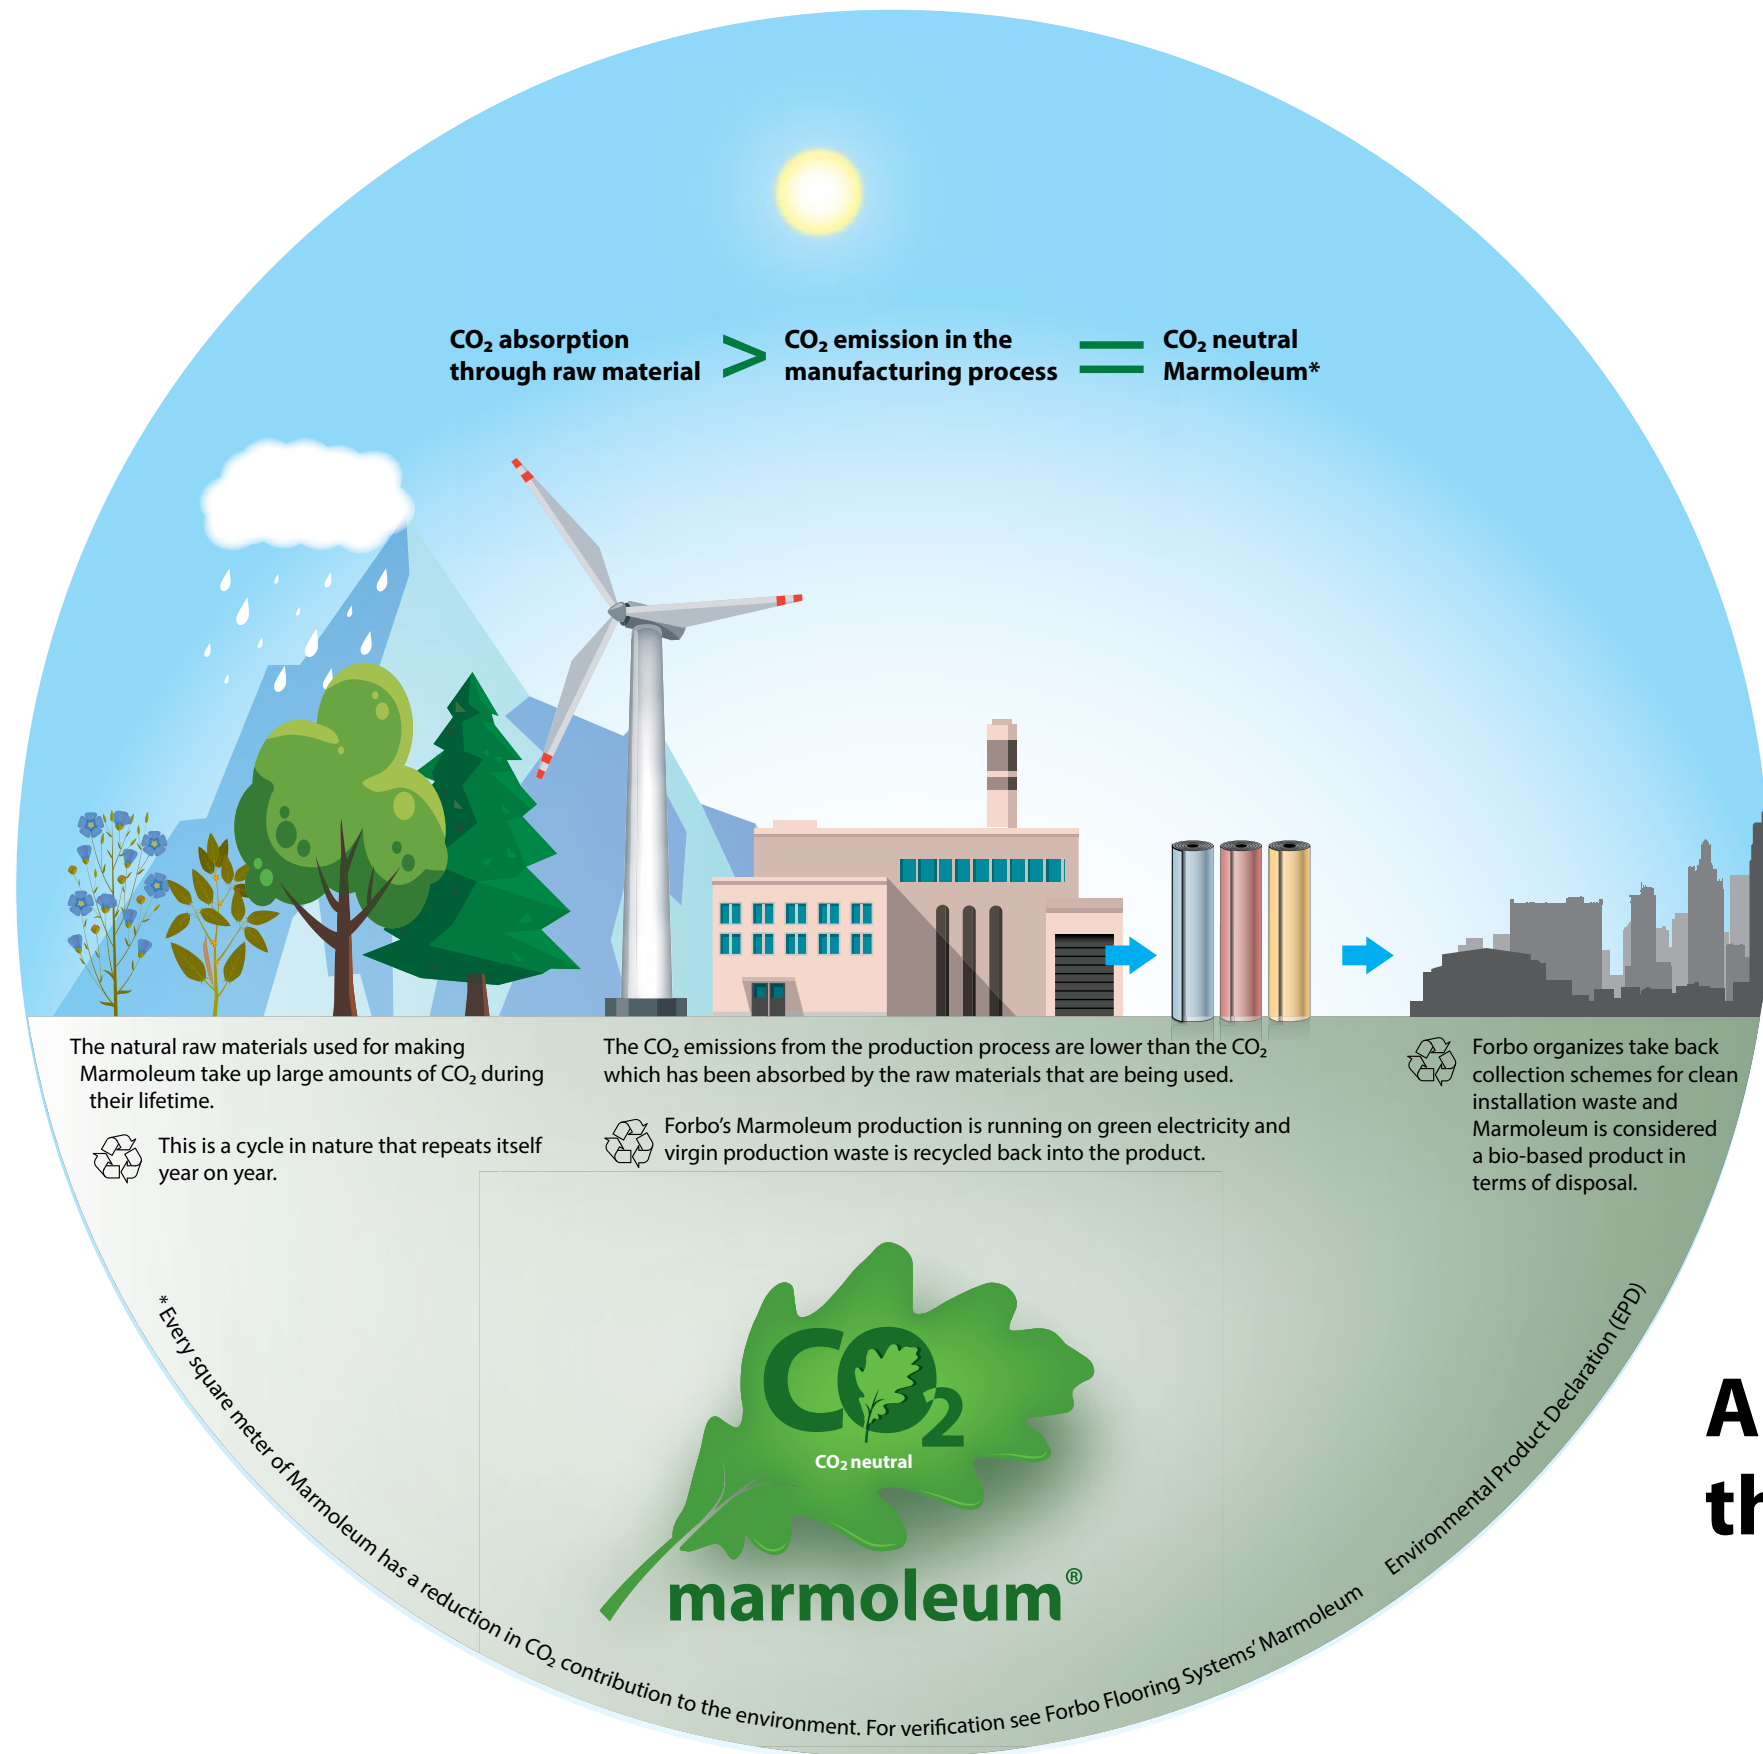

Inspiration &
SUSTAINABILITY

creating better environments

Forbo
FLOORING SYSTEMS

Just imagine a floor covering that is made from natural material, from plants and trees that grow and renew, often in a period of just 12 months' time... With Marmoleum, this is exactly the case.

Linseed oil from the seeds of the flax plant, fibres from jute stems, rosin from pine trees and upcycled wood residues from controlled sustainable forestry as

Marmoleum, made by nature

well as limestone and pigments, are the key materials from which Marmoleum is created. Resulting in a natural floor covering and thus creating a perfect sustainable circle. Together they provide us the basis for a strong, durable and sustainable floor covering that forms a unique product category in the world of resilient floor covering.

In addition to being a natural product, the Marmoleum product range is also CO₂ neutral (from cradle to gate). The living plants from which the raw material for making Marmoleum is taken, absorb a considerable amount of CO₂ from the atmosphere during their lifetime. Marmoleum is CO₂ neutral!

Our claim can be verified in the Marmoleum (2.0 and 2.5 mm sheet) Environmental Product Declarations (EPD's) which are third party verified. Marmoleum does not add any CO₂ to the planet when leaving the factory and also scores very well when evaluating the complete lifecycle and as such is really creating a better environment. At Forbo we care about creating better environments. Our aim is to deliver products that are good for your health and good for people in all respects.