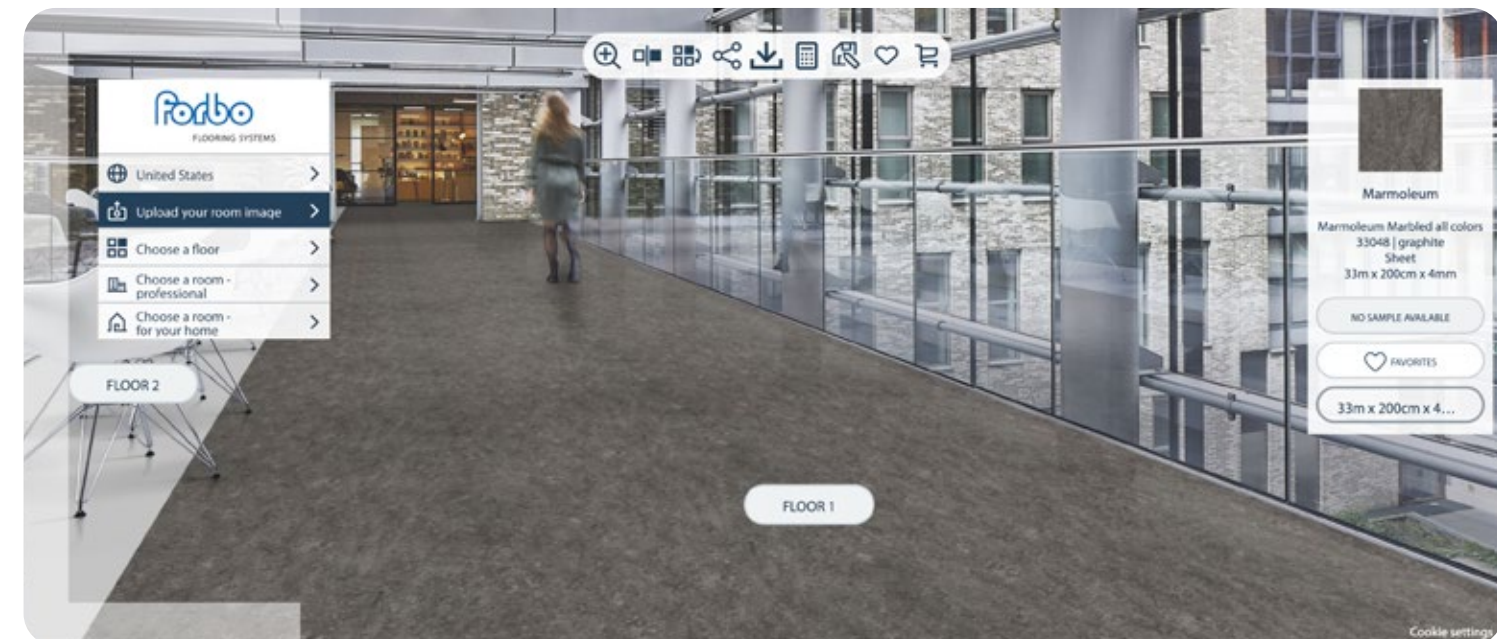

Designing with marmoleum

Water-jet & laser-engraving

Are you looking for something unique on your floor? Our Water-jet technique allows us to cut the most detailed and beautiful design inlays into your floor. Standard designs are available, however, you can have your own branding or any other design, created specially for your floor.

From laser-engraved Marmoleum tiles to exciting designs created by international designers: explore the wide range of possibilities on our website at www.forboflooring.com

Signs & Symbols

Decorative flooring can be functional as well as beautiful. Think of routing signs at floor level in hospitals or museums. Or zoning to identify different areas of a building. Signs and Symbols help people to find their way around or recognize the purpose of the space they are in. We have created a standard set of signs and symbols for our Marmoleum floors, but feel free to ask us for custom designs.

Forbo FloorVisualizer

On our website you can find our Forbo FloorVisualizer. With the FloorVisualizer you can see how your desired floor will look in the environment of your choice, for example your office, store or home. Mix and match different floor colors in different interiors to get an idea of how your floor will look like in place.