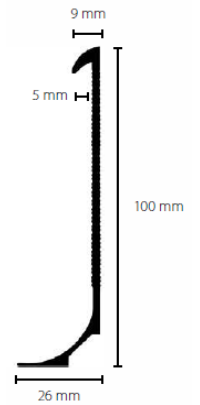

**ADHESIVES**
**MANDATORY**

	Adhesives	Weight	Consumption/ m <sup>2</sup>	Spreader	Waiting time	Opening time	Observation
<b>FLOTEX Sheet</b>	522 Eurosafe Tack	13 kg	250 g	A2	20 min	40 min	522 for all Flotex sheet ranges. Heat reactivable.
	622 Eurostar Tack						622 is a technical adhesive with the same properties as 522, but more environmentally friendly, GREEN (EC1+).
	528 Eurostar All Round	13 kg	250 g	A2	15 min	40 min	Multi-purpose EC1 construction adhesive.
	644 Eurostar Multi Plus	12 kg	190 - 220 g	A2	10 min	40 min	Fiber-reinforced universal adhesive, GREEN (EC1+), high-performance.
<b>Flotex Tiles Flotex Strips</b>	542 Eurofix Tack Plus	10 kg	100 g	A1/ roller	30 min (absorbent support) 60 min (waterproof support)	Keeps its properties in time	Standard installation with fixative, possible with 528 eurostar all round adhesive for full bonding.
<b>Flotex Next</b>	840 Eurotape Doubletack	<b>Dimensions:</b> 50 mm x 50 m 90 mm x 50 m 240 mm x 25 m	0,5 mt				Double-sided adhesive tape with elastic, dimensionally stable woven backing, very high initial and final adhesion.
	792 Modul-up Junction Tape	100 mm x 50 m	0,5 mt				For old asbestos- containing substrates.

**Box of 20 lengths of 2.5 m namely 50 m/box**

**PVC recover skirting**

Solid-colored rigid PVC skirting. Specially designed to adapt to different baseboard thicknesses and heights :

- up to 14 mm thickness
- up to 100 mm high (two parts, each 20 mm long, can be broken off)

**Box of 20 lengths of 2,5 m namely 50 m/box**

**Flotex® Borders**

Flotex® decorative strips

This strip is designed to make a skirting or a joint between different patterns.

This decorative strip matches perfectly with all patterns in the Flotex Colour collection but it can also be used with Linear and Vision Flotex® collection.

**Box of 10 lengths of 2.70m namely 27m per box**