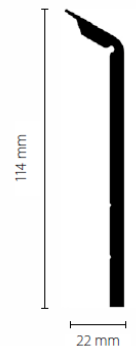

**Box of 20 lengths of 2.5 m namely 50 m/box**

**PVC recover skirting**

Solid-colored rigid PVC skirting. Specially designed to adapt to different baseboard thicknesses and heights :

- up to 14 mm thickness
- up to 100 mm high (two parts, each 20 mm long, can be broken off)

**Box of 20 lengths of 2,5 m namely 50 m/box**

**Flotex® Borders**

Flotex® decorative strips

This strip is designed to make a skirting or a joint between different patterns.

This decorative strip matches perfectly with all patterns in the Flotex Colour collection but it can also be used with Linear and Vision Flotex® collection.

Height available : 11cm (211xxx) or 22 cm (232xxx).

**Box of 15 m**

**RAMP**

**SUGGESTED**

**Aluminum ramp to be screwed**

Ref. : 265F4

Screw-on aluminum ramp for covering 5 to 7 mm Flotex-type flooring in strips and tiles.