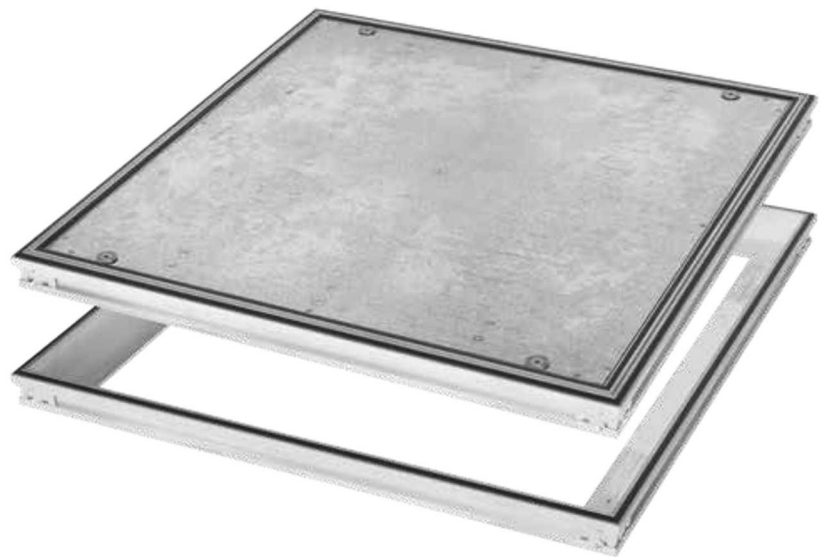

# VIEDGE® Series FLOOR ACCESS COVERS

## VIEDGE® Series For Flexible Floor Finishes

- SINGLE COVER
- DUCT COVER
- MULTIPART COVER

flexible floor finishes

pedestrian traffic

**SAFE ACCESS ALL AREAS**

## » VISEEDGE SERIES SPECIFICATION

<b>Floor Finishes:</b>	Suitable for all Forbo Flooring sheet and tile resilient ranges.
<b>Performance:</b>	Pedestrian traffic (including wheeled trolleys, sack trucks etc.) only.
<b>Features &amp; Benefits:</b>	<p>Can be fitted quickly and unobtrusively, ensuring minimum disruption.</p> <p>The PVC extrusion is locked to the frame sections, bonded and welded to the cut edge of the sheet flooring. This creates a flat, hygienic and permanent joint.</p> <p>The aluminium and steel construction is tough, light and corrosion resistant.</p> <p>Crimped corners allow the cover and frame to lie completely flat.</p> <p>The unique Howe Green double seal construction forms the most positive seal to drainage, electrical and other ducts.</p> <p>Provides easy access to underfloor services using lifting keys.</p> <p>Trade mark registration numbers 000807842 (EU) and 00001471054 (UK).</p>
<b>Weight:</b>	Approx. 30kg/m <sup>2</sup> .

## » VISEEDGE SERIES SIZES

Cover Type	Depth		Clear Internal Opening		Overall Frame Size	
	Overall Frame Depth	Maximum Flooring Thickness	Minimum Dimensions	Maximum Dimensions	Minimum Dimensions	Maximum Dimensions
<b>SINGLE</b>	50 mm	2 - 4 mm	150 mm	1000 - 1200 mm	237 mm	1137 - 1337 mm
<b>DUCT</b>	50 mm	2 - 4 mm	150 mm span	1000 mm span	237 mm span Any length	1337 mm span Any length
<b>MULTIPART</b>	50 mm	2 - 4 mm	As required	As required	As required	As required