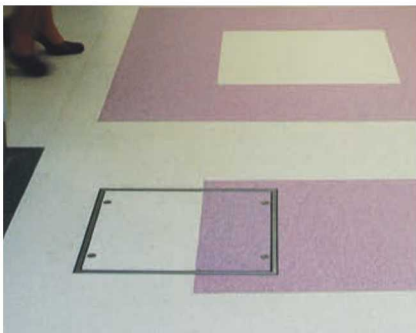

## VIEDGE® Series For Flexible Floor Finishes

- SINGLE COVER
- DUCT COVER
- MULTIPART COVER

flexible floor finishes

pedestrian traffic

**SAFE ACCESS ALL AREAS**

## » VISEEDGE SERIES SPECIFICATION

<b>Floor Finishes:</b>	Suitable for all Forbo Flooring sheet and tile resilient ranges.
<b>Performance:</b>	Pedestrian traffic (including wheeled trolleys, sack trucks etc.) only.
<b>Features &amp; Benefits:</b>	<p>Can be fitted quickly and unobtrusively, ensuring minimum disruption.</p> <p>The PVC extrusion is locked to the frame sections, bonded and welded to the cut edge of the sheet flooring. This creates a flat, hygienic and permanent joint.</p> <p>The aluminium and steel construction is tough, light and corrosion resistant.</p> <p>Crimped corners allow the cover and frame to lie completely flat.</p> <p>The unique Howe Green double seal construction forms the most positive seal to drainage, electrical and other ducts.</p> <p>Provides easy access to underfloor services using lifting keys.</p> <p>Trade mark registration numbers 000807842 (EU) and 00001471054 (UK).</p>
<b>Weight:</b>	Approx. 30kg/m <sup>2</sup> .

## » VISEEDGE SERIES SIZES

Cover Type	Depth		Clear Internal Opening		Overall Frame Size	
	Overall Frame Depth	Maximum Flooring Thickness	Minimum Dimensions	Maximum Dimensions	Minimum Dimensions	Maximum Dimensions
<b>SINGLE</b>	50 mm	2 - 4 mm	150 mm	1000 - 1200 mm	237 mm	1137 - 1337 mm
<b>DUCT</b>	50 mm	2 - 4 mm	150 mm span	1000 mm span	237 mm span Any length	1337 mm span Any length
<b>MULTIPART</b>	50 mm	2 - 4 mm	As required	As required	As required	As required