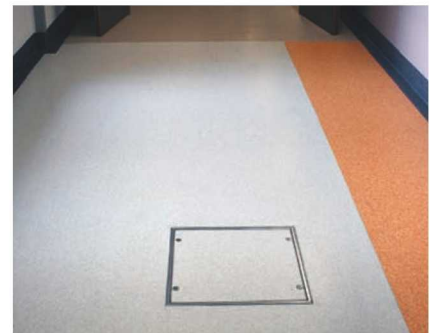

VIEDGE® Series FLOOR ACCESS COVERS

VIEDGE® Series For Flexible Floor Finishes

- SINGLE COVER
- DUCT COVER
- MULTIPART COVER

SAFE ACCESS ALL AREAS