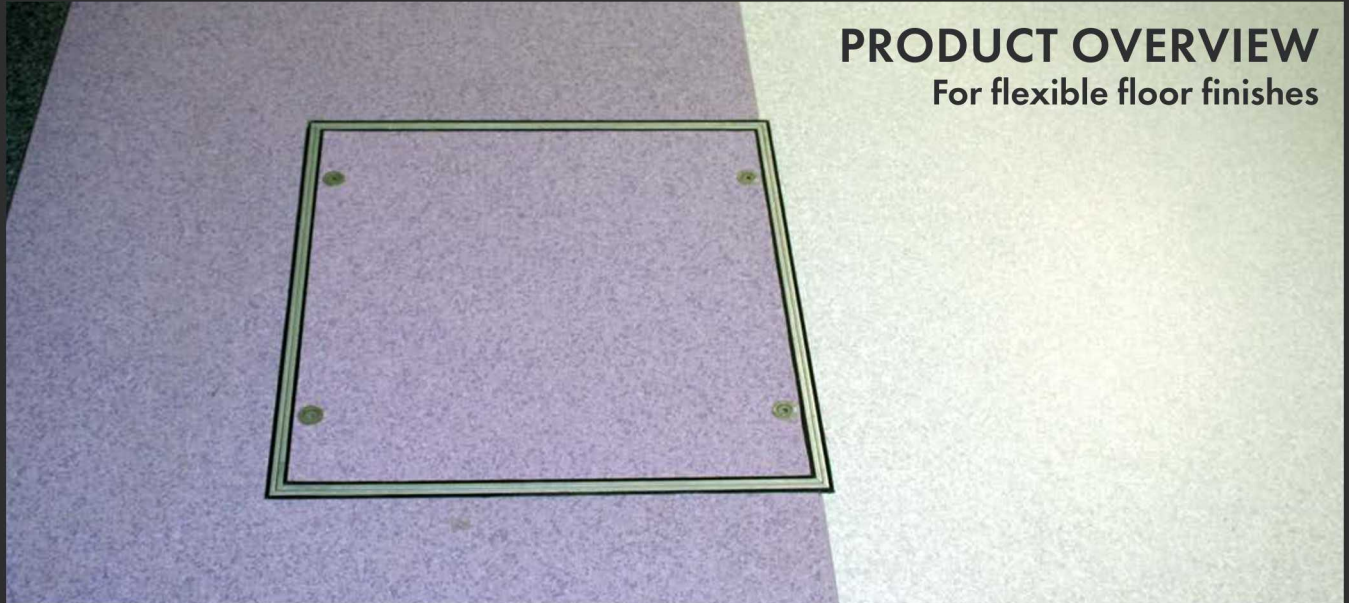

# VIEDGE® Series FLOOR ACCESS COVERS

## VIEDGE® Series For Flexible Floor Finishes

- SINGLE COVER
- DUCT COVER
- MULTIPART COVER

flexible floor finishes

pedestrian traffic

**SAFE ACCESS ALL AREAS**

## » VISEEDGE SERIES SPECIFICATION

<b>Floor Finishes:</b>	Suitable for all Forbo Flooring sheet and tile resilient ranges.
<b>Performance:</b>	Pedestrian traffic (including wheeled trolleys, sack trucks etc.) only.
<b>Features &amp; Benefits:</b>	<p>Can be fitted quickly and unobtrusively, ensuring minimum disruption.</p> <p>The PVC extrusion is locked to the frame sections, bonded and welded to the cut edge of the sheet flooring. This creates a flat, hygienic and permanent joint.</p> <p>The aluminium and steel construction is tough, light and corrosion resistant.</p> <p>Crimped corners allow the cover and frame to lie completely flat.</p> <p>The unique Howe Green double seal construction forms the most positive seal to drainage, electrical and other ducts.</p> <p>Provides easy access to underfloor services using lifting keys.</p> <p>Trade mark registration numbers 000807842 (EU) and 00001471054 (UK).</p>
<b>Weight:</b>	Approx. 30kg/m <sup>2</sup> .

## » VISEEDGE SERIES SIZES

Cover Type	Depth		Clear Internal Opening		Overall Frame Size	
	Overall Frame Depth	Maximum Flooring Thickness	Minimum Dimensions	Maximum Dimensions	Minimum Dimensions	Maximum Dimensions
<b>SINGLE</b>	50 mm	2 - 4 mm	150 mm	1000 - 1200 mm	237 mm	1137 - 1337 mm
<b>DUCT</b>	50 mm	2 - 4 mm	150 mm span	1000 mm span	237 mm span Any length	1337 mm span Any length
<b>MULTIPART</b>	50 mm	2 - 4 mm	As required	As required	As required	As required