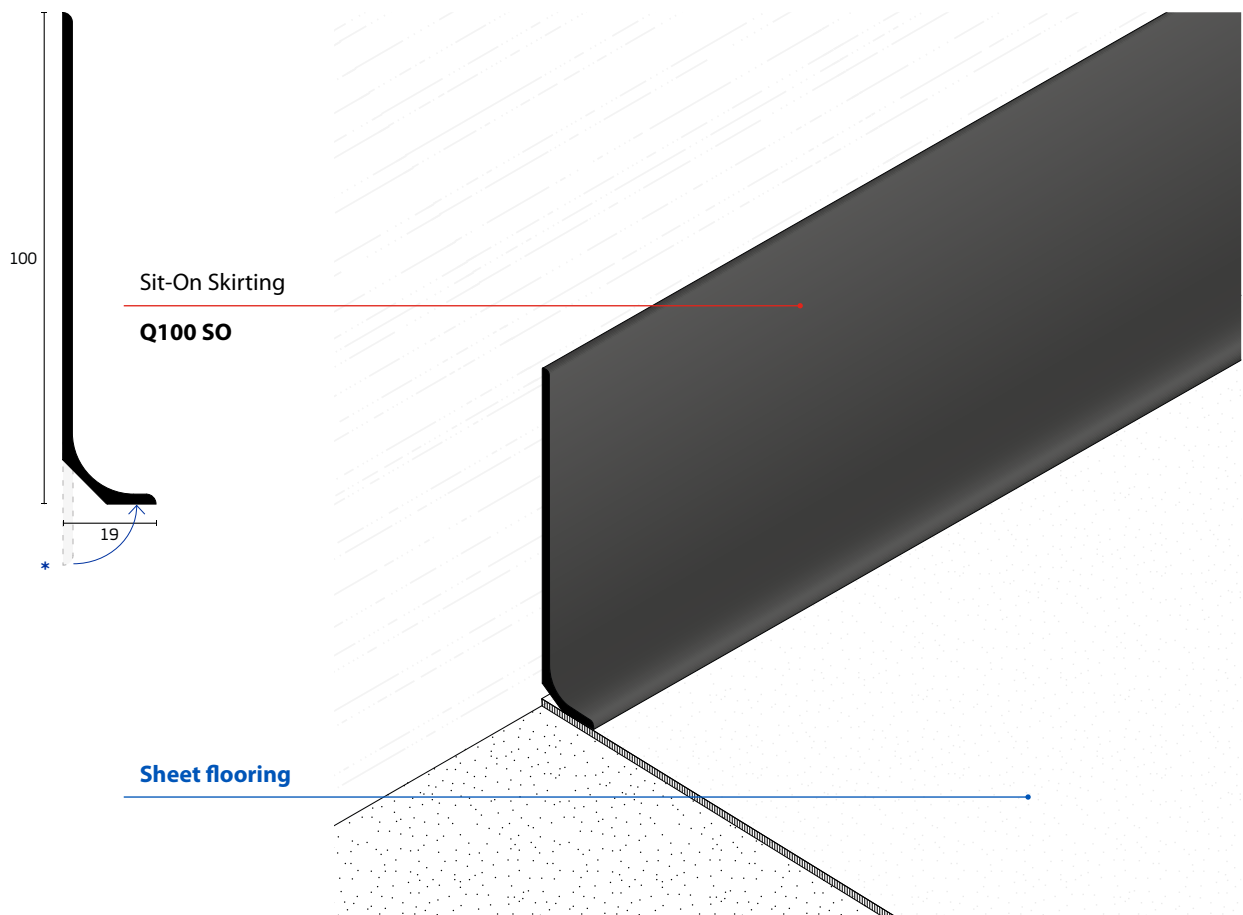

Installation Guide: Sheet flooring with Sit-On Skirtings

Product Detailing

Flexible Sit-On Skirtings are installed on top of the flooring, offering easy to fit options to cover the joint between wall and floor. Generally they are used with hard floor coverings such as vinyl and lino.

Sit-On Skirtings: Apply the adhesive to the wall/floor and to the back and base of the skirting. These skirtings are fitted before the floor covering is laid so that they can be sealed or seam welded flush with it.

* NOTE: Remember to bend the foot up so it is parallel to the floor on coiled Skirtings before fitting.

Quantum Flooring Accessories

Sit-On Skirting Q100 SO

Forbo Sheet

Sphera 2mm
Eternal 2mm
Surestep/Safestep 2mm
Modul'up 2mm and 3.45mm
Sarlon 2.6mm and 3.4mm
Marmoleum 2mm, 2.5mm and 3.2mm