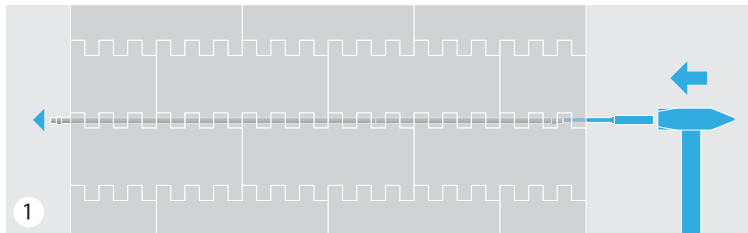

Small plugs (HR2) for extruded or steel pins (Series 6.1 and 10)

siegling prolink
modular belts

Assembly
Montage
Montage
Montaje

Disassembly
Demontage
Démontage
Desmontaje

Belts with more than one pin

siegling prolink
modular belts

Assembly
Montage
Montage
Montaje

Disassembly
Demontage
Démontage
Desmontaje

Alternativ options for belts with more than one pin per hinge (Series 4.1, 6.1, 8, 10, 13)

siegling prolink
modular belts

Disassembly
Demontage
Démontage
Desmontaje