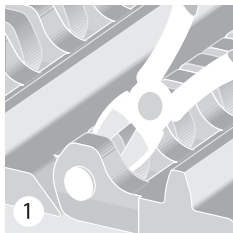

Belts with more than one pin

siegling prolink
modular belts

Assembly
Montage
Montage
Montaje

Disassembly
Demontage
Démontage
Desmontaje