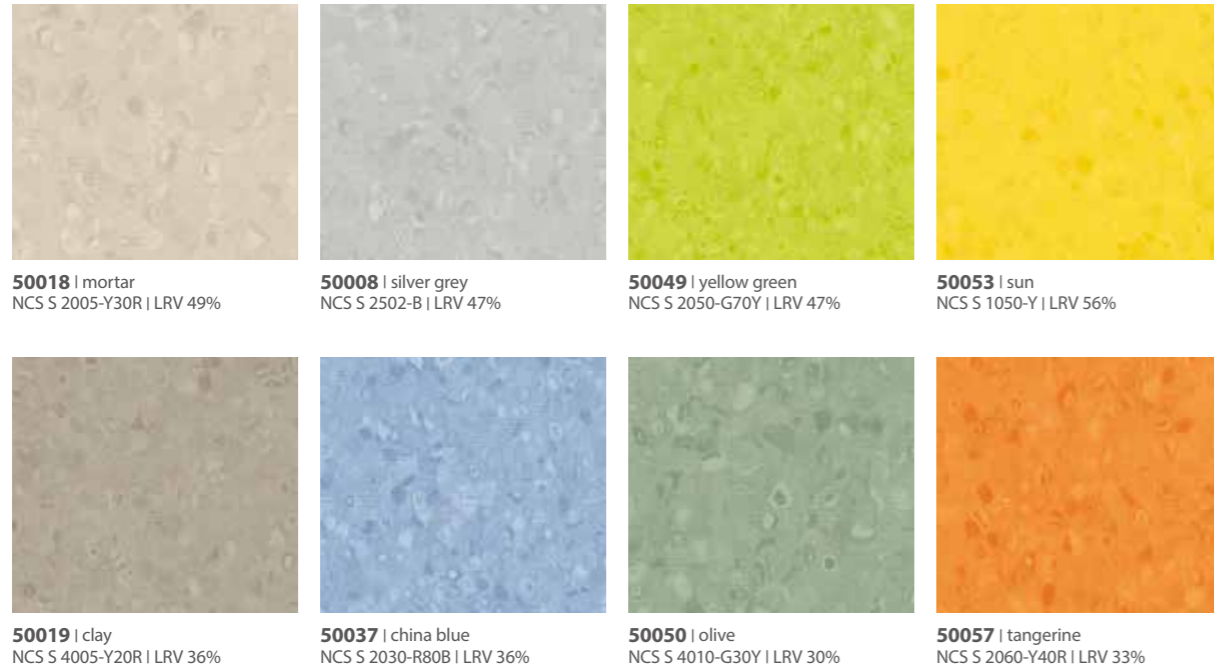

sphera® | 단일층 친환경 시트

50018 | mortar
NCS S 2005-Y30R | LRV 49%

50008 | silver grey
NCS S 2502-B | LRV 47%

50049 | yellow green
NCS S 2050-G70Y | LRV 47%

50053 | sun
NCS S 1050-Y | LRV 56%