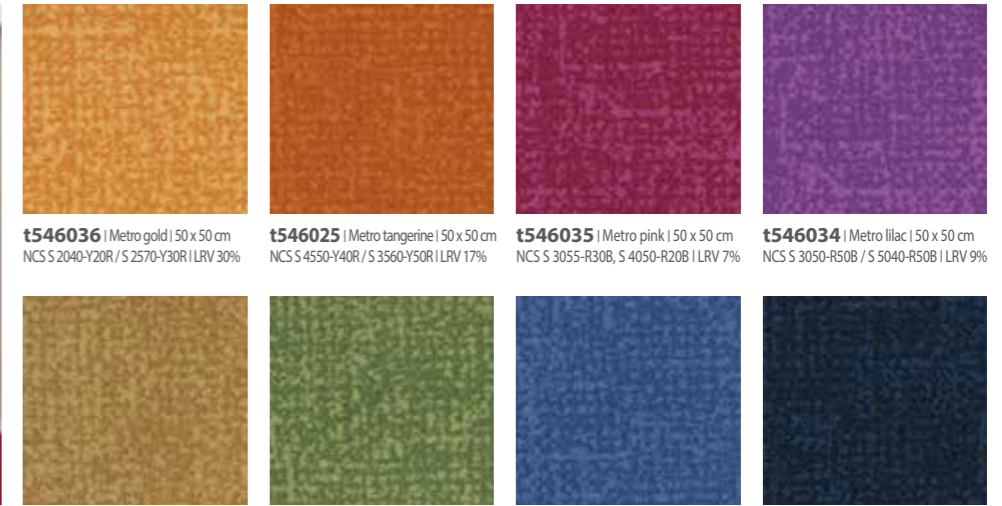

flotex® tiles