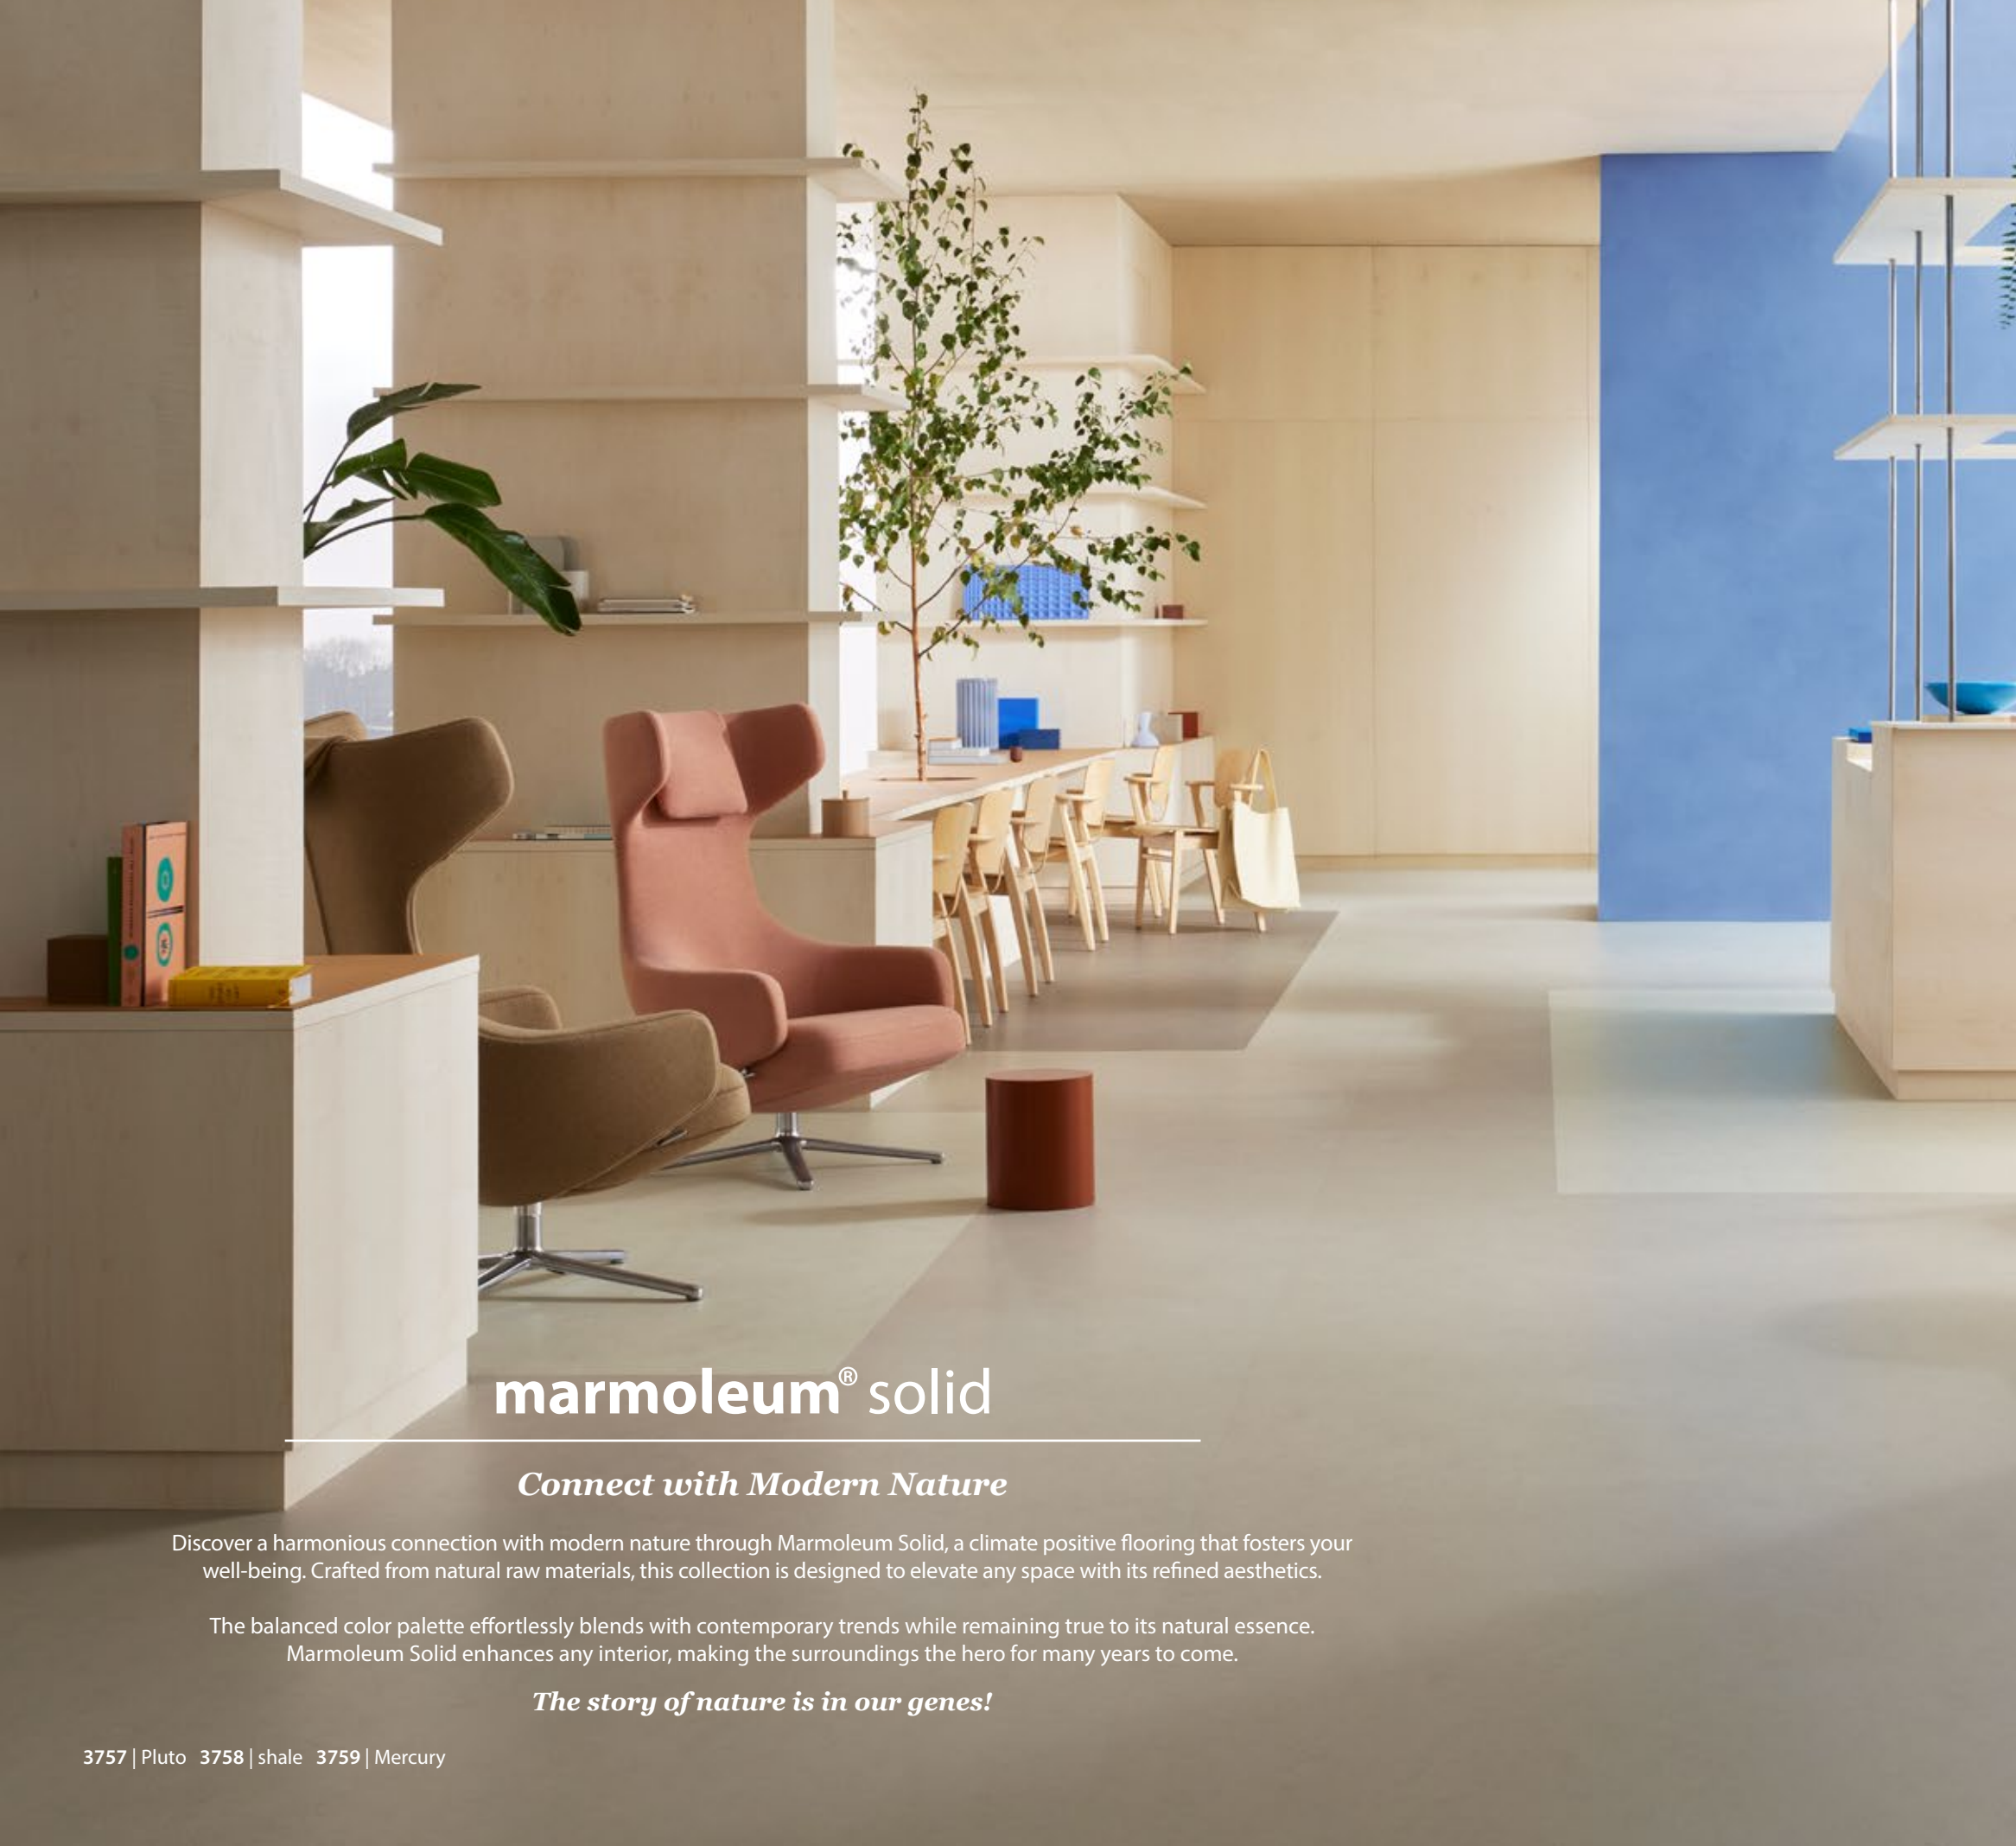

topshield™ PRO

Linoleum Sheet

marmoleum® solid

cocoa | concrete | walton | piano

creating better environments

FLOORING SYSTEMS

Step into Modern Nature

Nature's story unfolds with Marmoleum Solid. This well-curated palette empowers architects and interior designers to make limitless combinations within the collection but also with other interior materials. Marmoleum Solid is your reliable partner for modern and balanced spatial design with a natural feel.

MODERN USAGE

- Designed to last with the Topshield pro surface finish
- Easy to clean and maintain: no need to wax or polymer
- Water tight and hygienic installation

marmoleum[®] solid

Connect with Modern Nature

Discover a harmonious connection with modern nature through Marmoleum Solid, a climate positive flooring that fosters your well-being. Crafted from natural raw materials, this collection is designed to elevate any space with its refined aesthetics.