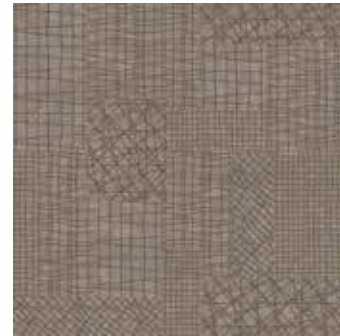

TEXTILE & TEXTURE | NETWORK

560011 | ALLOY

560005 | CONCRETE

560007 | STEEL

560008 | STEAM

560015 | SABLE

MEDIDA DE REPETICIÓN : 200 CM X 50 CM

TEXTILE & TEXTURE | NETWORK ALLOY 560011