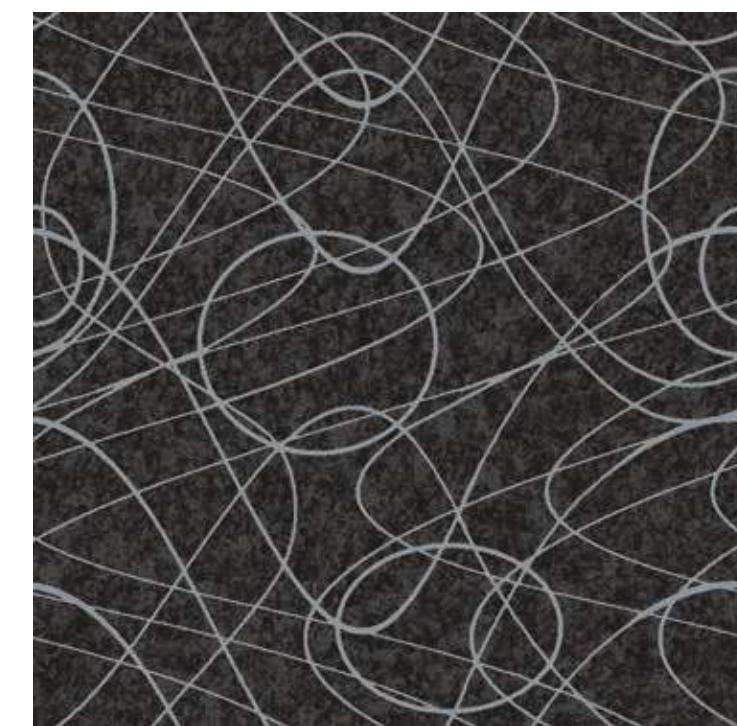

GEOMETRIC & GRAPHIC | **KEYBOARD**

000533 | KEYBOARD WHITE

MEDIDA DE REPETICIÓN: 200 CM X 65,85 CM

000547 | KEYBOARD BLACK

FLOTEX VISION | ORGANIC

ORGANIC | CURVE CHARCOAL 930008

ORGANIC | SWIRL

780005 | CARBON