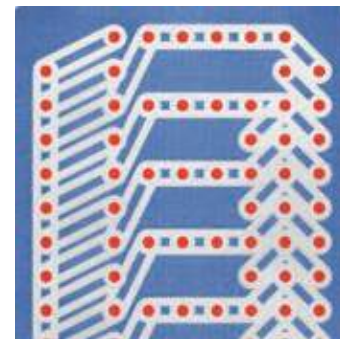

GEOMETRIC & GRAPHIC | HEMINGWAY

000821 | HEMINGBONE

000824 | MIX MATCH

000907 | FRESH CUT

TAILLE DES RACCORDS :

- ❶ 200 CM X 221 CM
- ❷ 200 CM X 389 CM
- ❸ 200 CM X 389 CM

GEOMETRIC & GRAPHIC | COMPOSITION

001381 | GREEN LINES