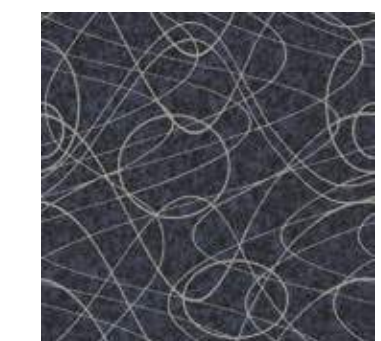

780009 | SIREN NEPTUNE