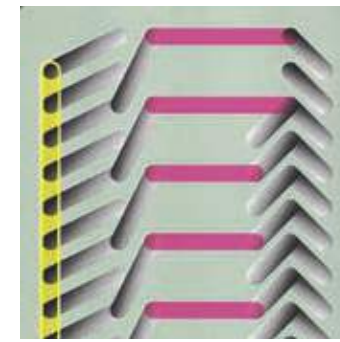

001380 | PINK LINES

Sin conexión

Todos los diseños están disponibles en **Flotex next**. Añadir el sufijo **NX** después de la referencia **Flotex vision**.
Ejemplo: para pedir el color Field amber en Flotex next, la referencia es 500004NX, 500004NX