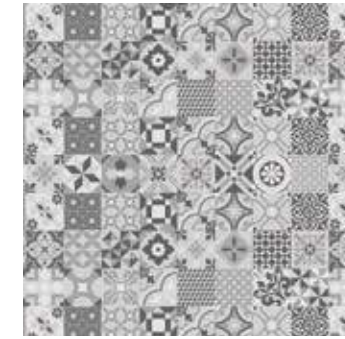

000756 | PAVILION TITANIUM

2

flotex
NEXT

Todos los diseños están disponibles en **Flotex next**. Añadir el sufijo NX después de la referencia **Flotex vision**.
Ejemplo: para pedir el color Field amber en Flotex next, la referencia es 500004NX. 500004NX