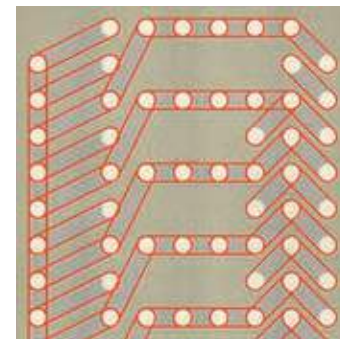

001586 | WHITE DOTS