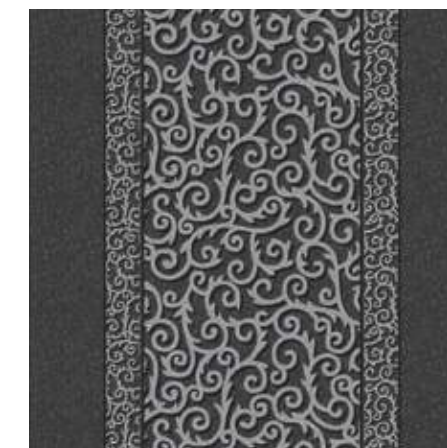

252307 | TRIANON BORDER FERRUM