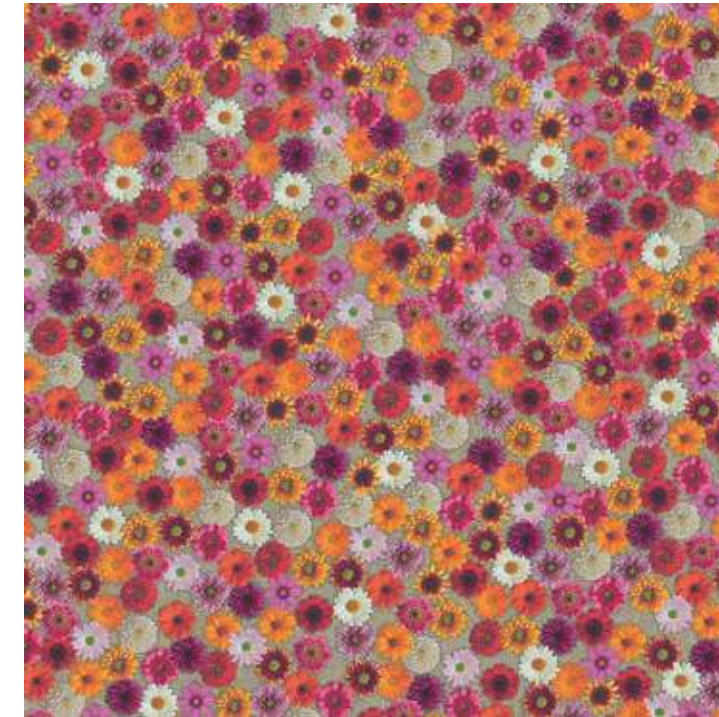

FLORAL | **MULTIFLORAL**

000538 | MULTIFLORAL

MEDIDA DE REPETICIÓN : 200 CM X 100 CM

Todos los diseños están disponibles en Flotex next. Añadir el sufijo NX después de la referencia Flotex vision.
Ejemplo: para pedir el color Field amber en Flotex next, la referencia es 500004NX. 500004NX