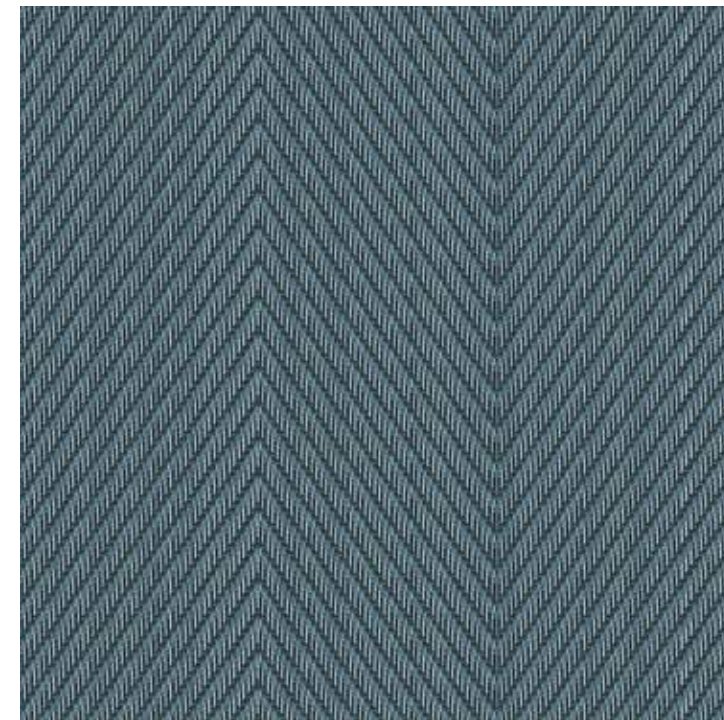

TEXTILE & TEXTURE | CHEVRON

710001 | SHORE

MEDIDA DE REPETICIÓN: 200 CM X 2,47 CM

Tous les décors sont disponibles en **Flotex next**. Il convient de rajouter le **suffixe NX** après la référence Flotex vision.
Exemple : pour commander le décor Chevron shadow en Flotex next, la référence à indiquer est 710004NX