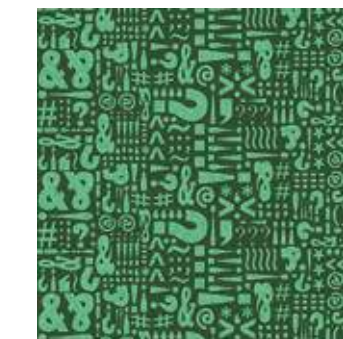

FLOTEX VISION | GEOMETRIC & GRAPHIC

GEOMETRIC & GRAPHIC | MANHATTAN FIESTA 271007

GEOMETRIC & GRAPHIC | TEXT

920009 | ZINC

920006 | OLIVE

920004 | KINGFISHER

920001 | ROSE

920005 | APPLE