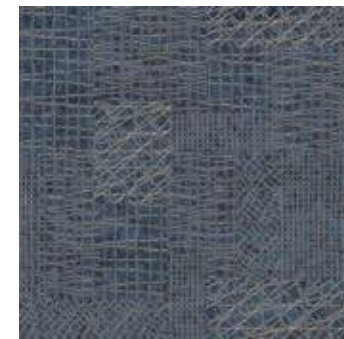

TEXTILE & TEXTURE | NETWORK

560011 | ALLOY

560005 | CONCRETE

560007 | STEEL

560008 | STEAM

560015 | SABLE

MEDIDA DE REPETICIÓN : 200 CM X 50 CM

TEXTILE & TEXTURE | NETWORK ALLOY 560011