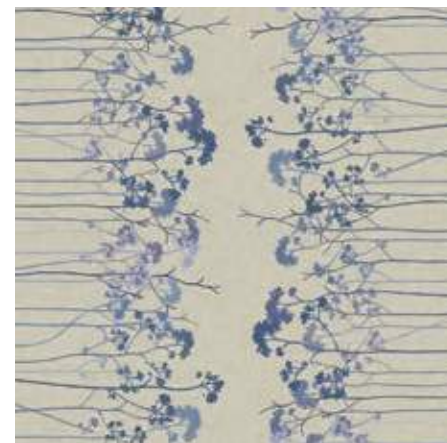

254203 | ELDER BORDER BLUEBERRY