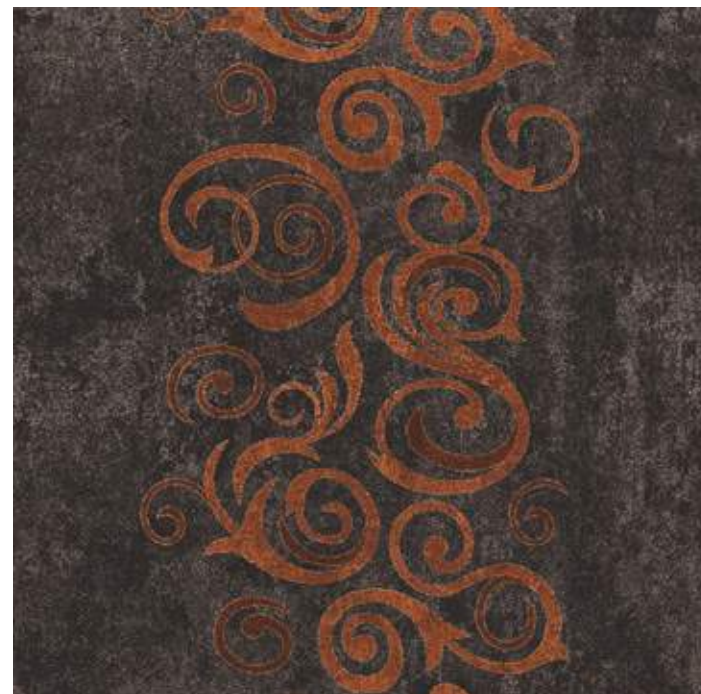

H&L - STATEMENT | **FLOURISH**

260302 | FLOURISH OXIDE