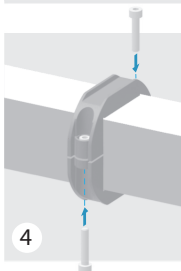

Retainer Rings

siegling prolink
modular belts

Assembly
Montage
Montage
Montaje

MOVEMENT SYSTEMS

Ref. no. 417D-0 - 03/19 - Retainer Rings