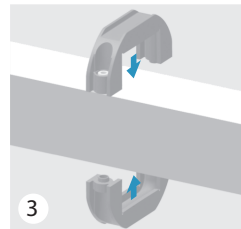

Retainer Rings

siegling prolink
modular belts

Assembly
Montage
Montage
Montaje

MOVEMENT SYSTEMS

Ref. no. 417D-0 - 03/19 - Retainer Rings