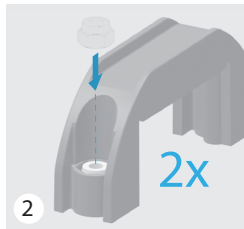

Retainer Rings

siegling prolink
modular belts

Assembly
Montage
Montage
Montaje

MOVEMENT SYSTEMS

Ref. no. 417D-0 - 03/19 - Retainer Rings