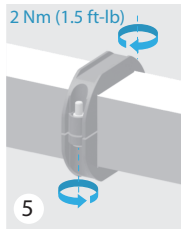

Retainer Rings

siegling prolink
modular belts

Assembly
Montage
Montage
Montaje

MOVEMENT SYSTEMS

Ref. no. 417D-0 - 03/19 - Retainer Rings