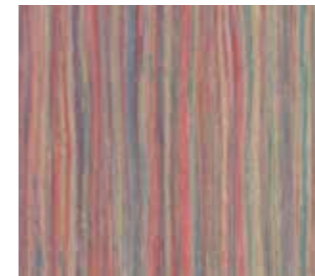

# marmoleum® FR

Brights, bolds and more subtle shades. Marble designs combine anything from three to eight different colours that can vary in intensity and contrast. Sometimes they create bold, strong contrasts resembling real marble, sometimes the colours are more subtle like fresco murals.

# marmoleum® striato FR

Offering a distinctive directional design, complemented by natural interiors.

Marmoleum Striato is available in 20 colours

3575 | white cliffs

3573 | trace of nature

5232 | rocky ice

5237 | black sheep

5230 | whitewash

5225 | compressed time

5216 | Pacific beaches

5217 | withered prairie

5221 | colour stream

5242 | red roses

5238 | straw field

5240 | canyon shadow

5243 | peacock blue

5241 | sunshine yellow

5239 | oxidised copper

5218 | Welsh moor

5245 | blue stroke

5244 | hint of yellow

5246 | orange highlights