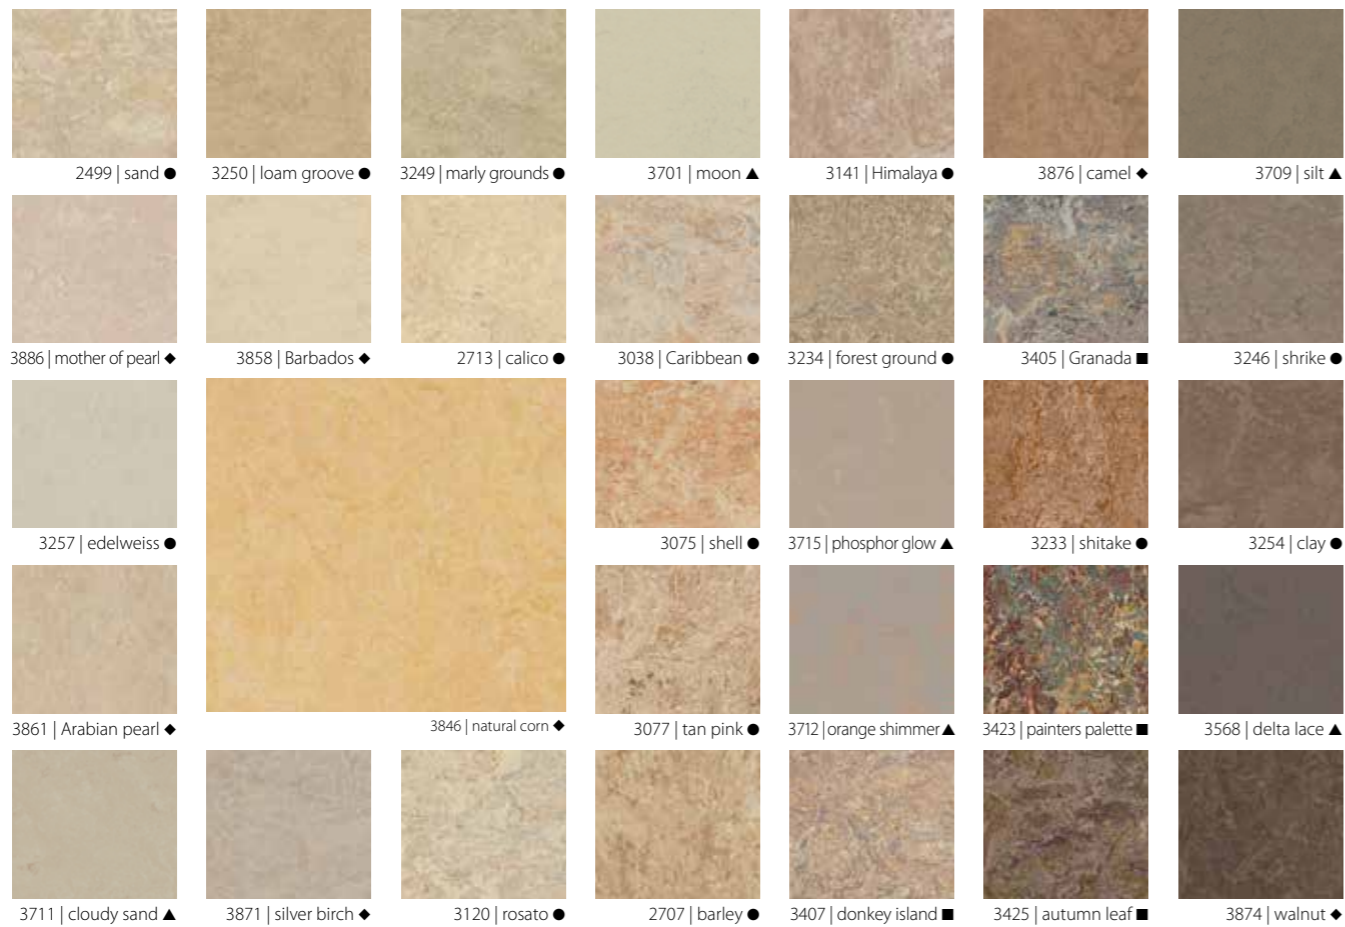

### Striato

# marmoleum® FR

Brights, bolds and more subtle shades. Marble designs combine anything from three to eight different colours that can vary in intensity and contrast. Sometimes they create bold, strong contrasts resembling real marble, sometimes the colours are more subtle like fresco murals.

Marmoleum FR is available in 106 colours

● Real ◆ Fresco ■ Vivace ▲ Concrete

5240 | canyon shadow

5243 | peacock blue

5241 | sunshine yellow

5239 | oxidised copper

5218 | Welsh moor

5245 | blue stroke

5244 | hint of yellow

5246 | orange highlights