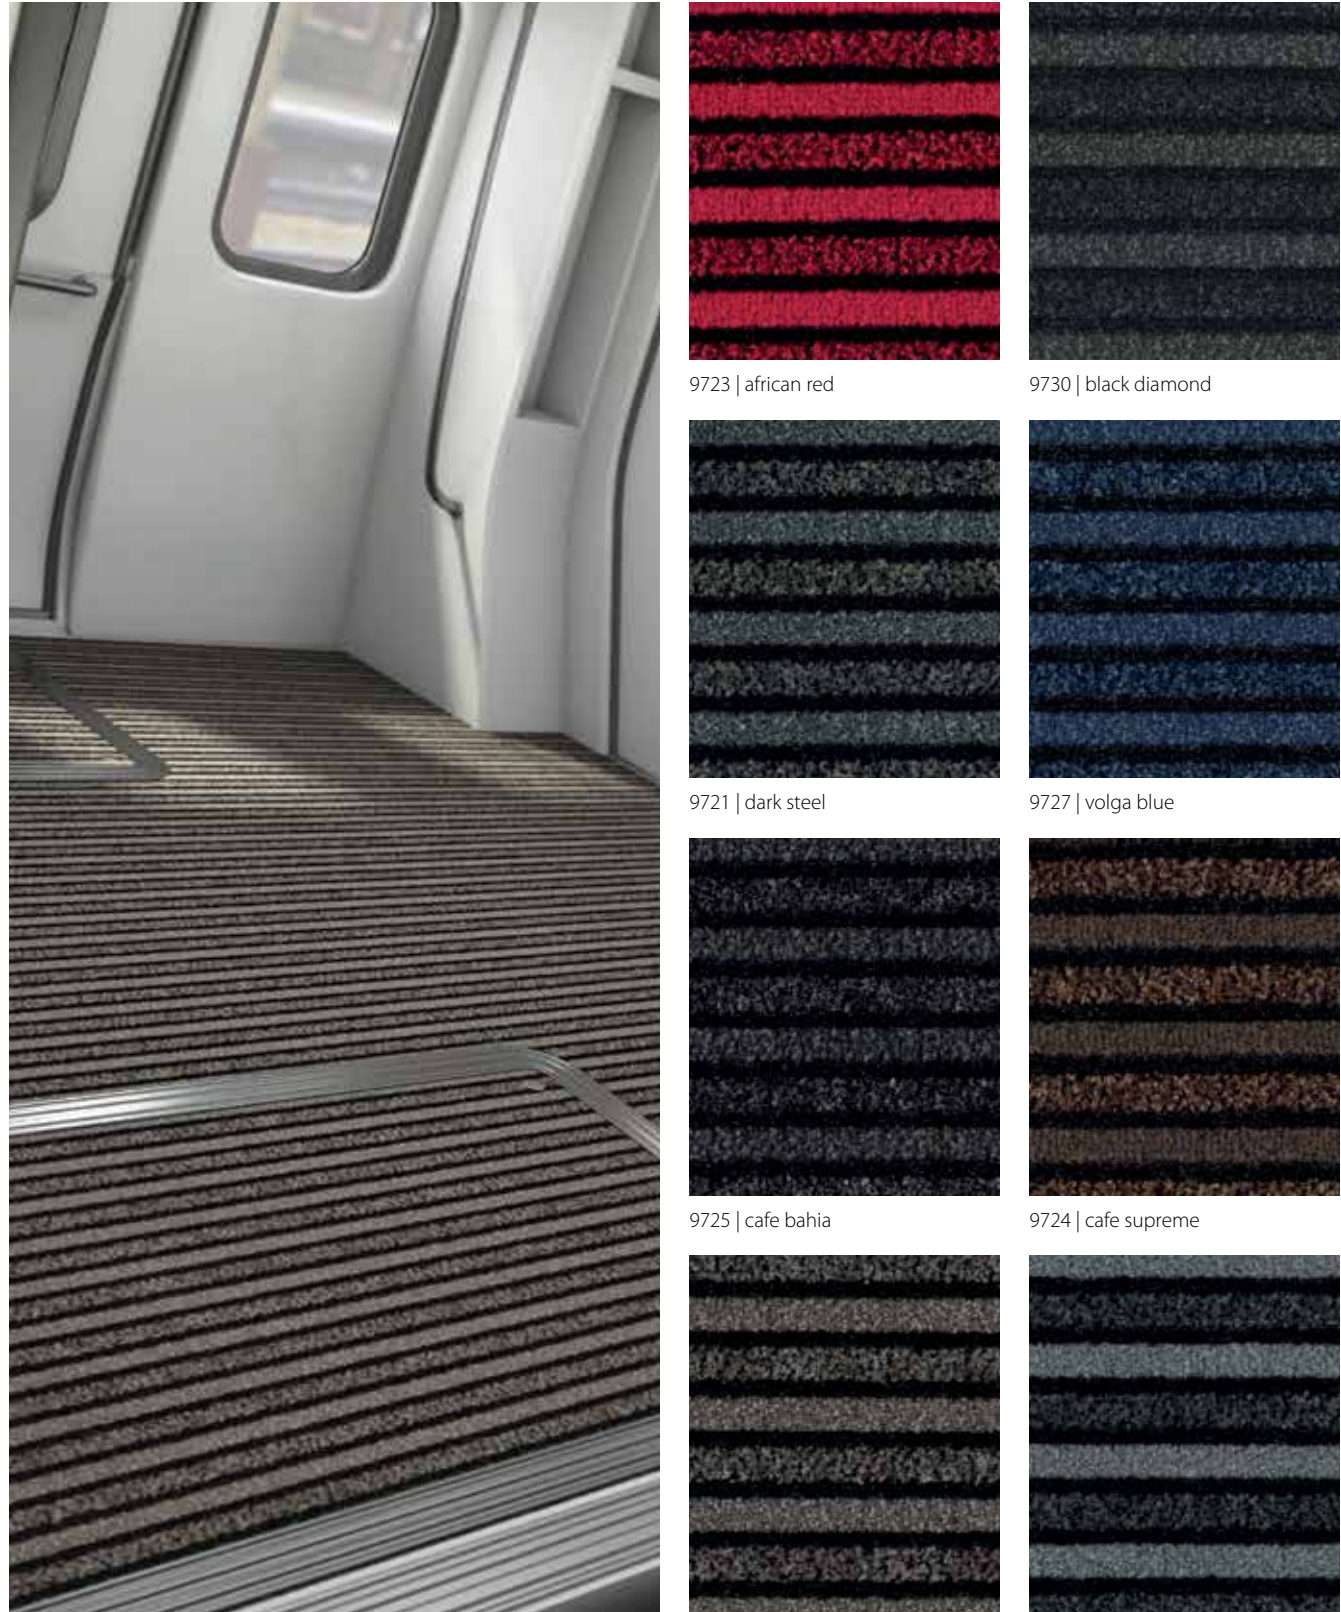

4751 | silver grey

4764 | taupe

4727 | navy blue

4758 | olive

4756 | bronzetone

4744 | espresso

4774 | khaki

4759 | old rose

All Coral FR material is made to order.

coral[®] duo FR

For unbeatable soil removal, especially in compact areas.

Coral Duo is available in 8 colours

9723 | african red

9730 | black diamond

9721 | dark steel

All Coral FR material is made to order.

Coral Brush is available in 18 colours

5750 | aztec black*

5730 | vulcan black

5710 | asphalt grey

5741 | cannon grey*

5715 | charcoal grey

5714 | shark grey

5767 | slate blue*

5721 | hurricane grey

5705 | bondi blue

5764 | petrified grey*

5727 | stratos blue

5722 | cornflower blue

5754 | straw brown*

5706 | brick red