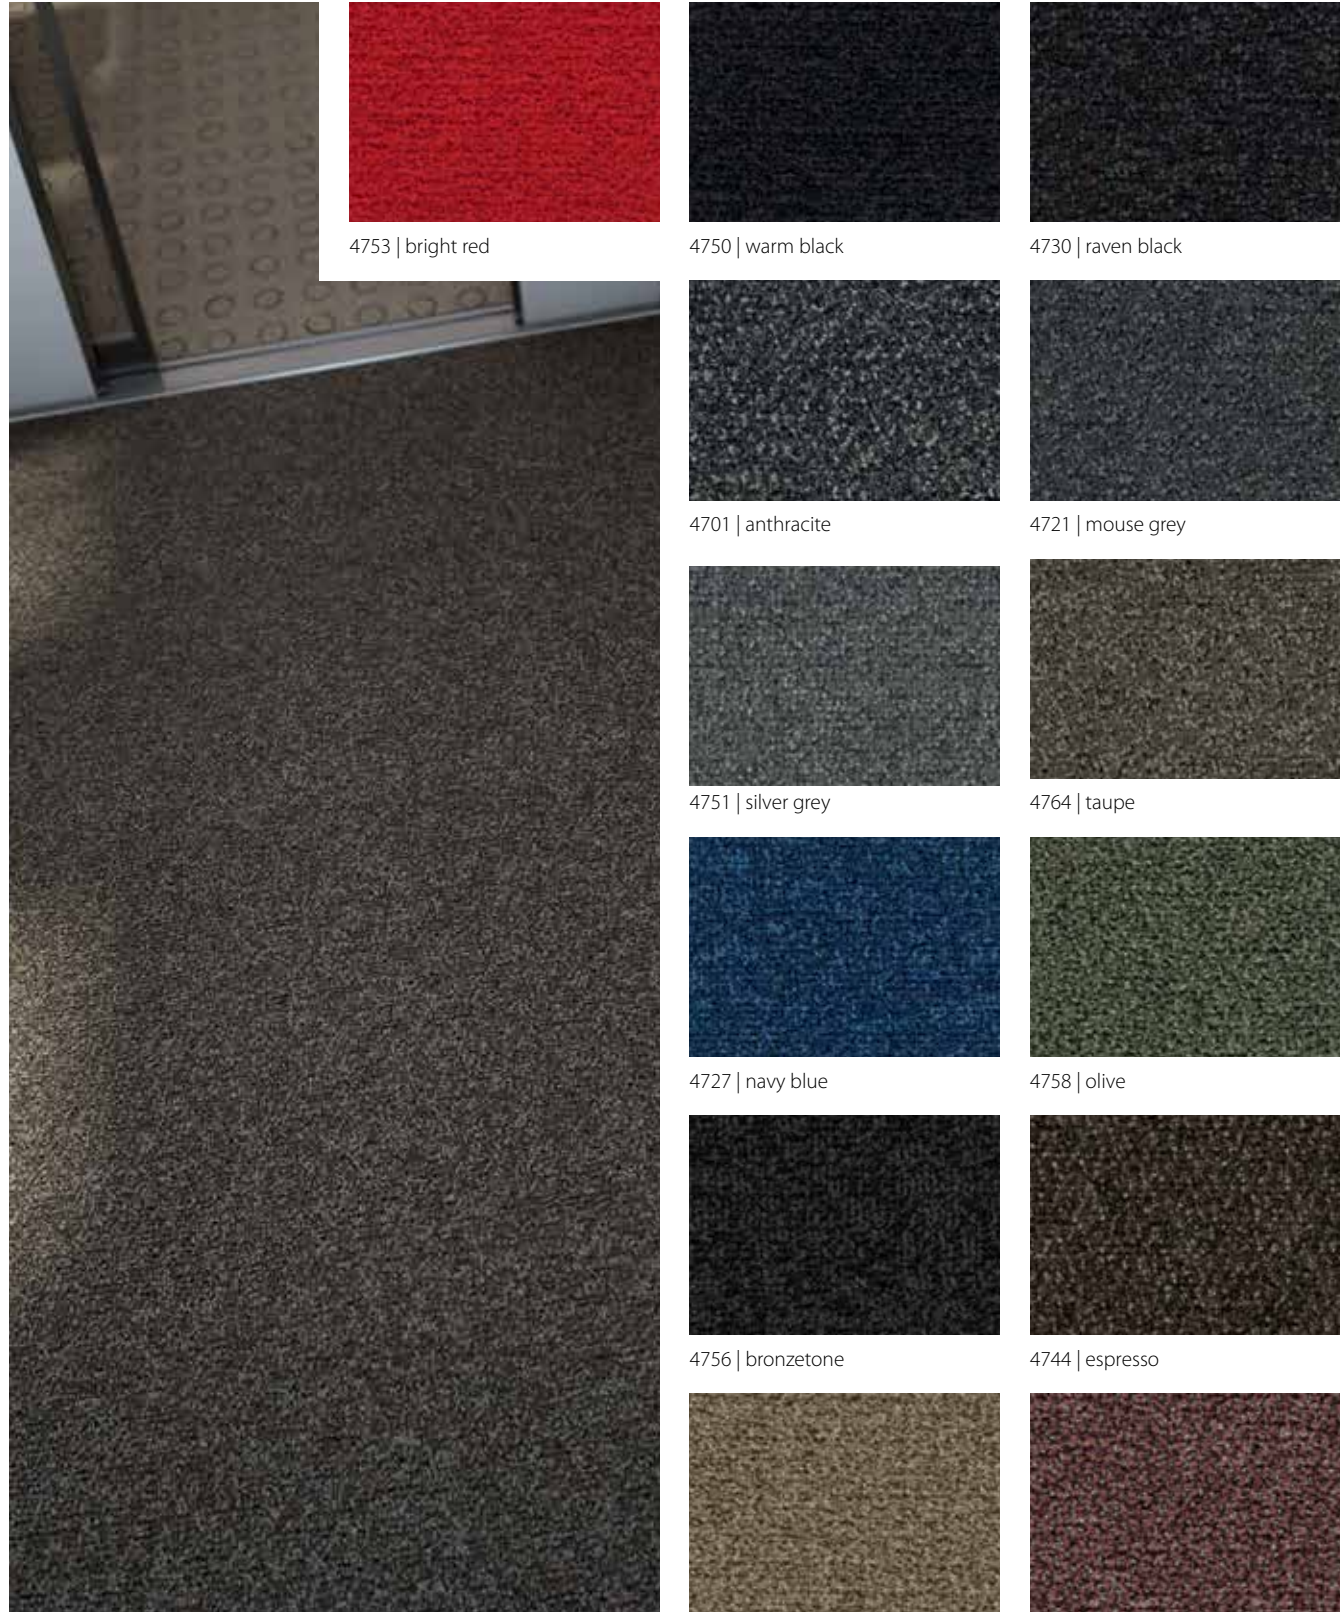

coral[®] classic FR

The ultimate moisture absorbing clean-off system.

Coral Classic is available in 13 colours

4753 | bright red

4750 | warm black

4730 | raven black

4701 | anthracite

4721 | mouse grey

All Coral FR material is made to order.

coral[®] duo FR

For unbeatable soil removal, especially in compact areas.

Coral Duo is available in 8 colours

9723 | african red

9730 | black diamond

9721 | dark steel

All Coral FR material is made to order.

Coral Brush is available in 18 colours

5750 | aztec black*

5730 | vulcan black

5710 | asphalt grey

5741 | cannon grey*

5715 | charcoal grey

5714 | shark grey

5767 | slate blue*

5721 | hurricane grey

5705 | bondi blue

5764 | petrified grey*

5727 | stratos blue

5722 | cornflower blue

5754 | straw brown*

5706 | brick red