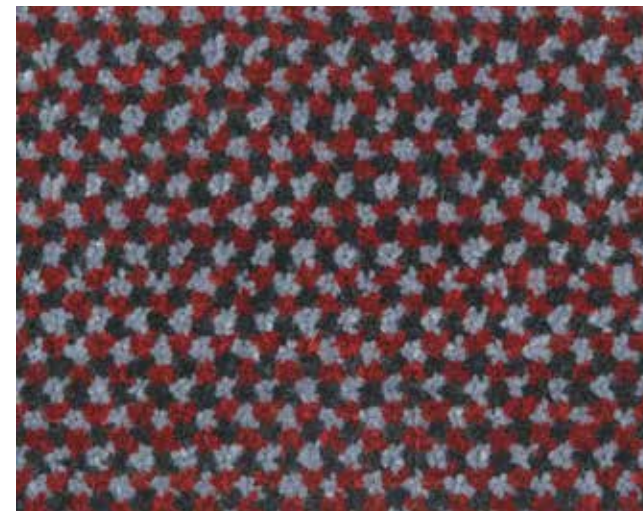

coral® T32 FR

french blue*

steel*

ruby

graphite*

jade

brown

**Stocked items.
Note: ruby/jade and brown references are not stocked but are made to order.
Minimum order quantities apply. Please ask your local sales manager for more details.*