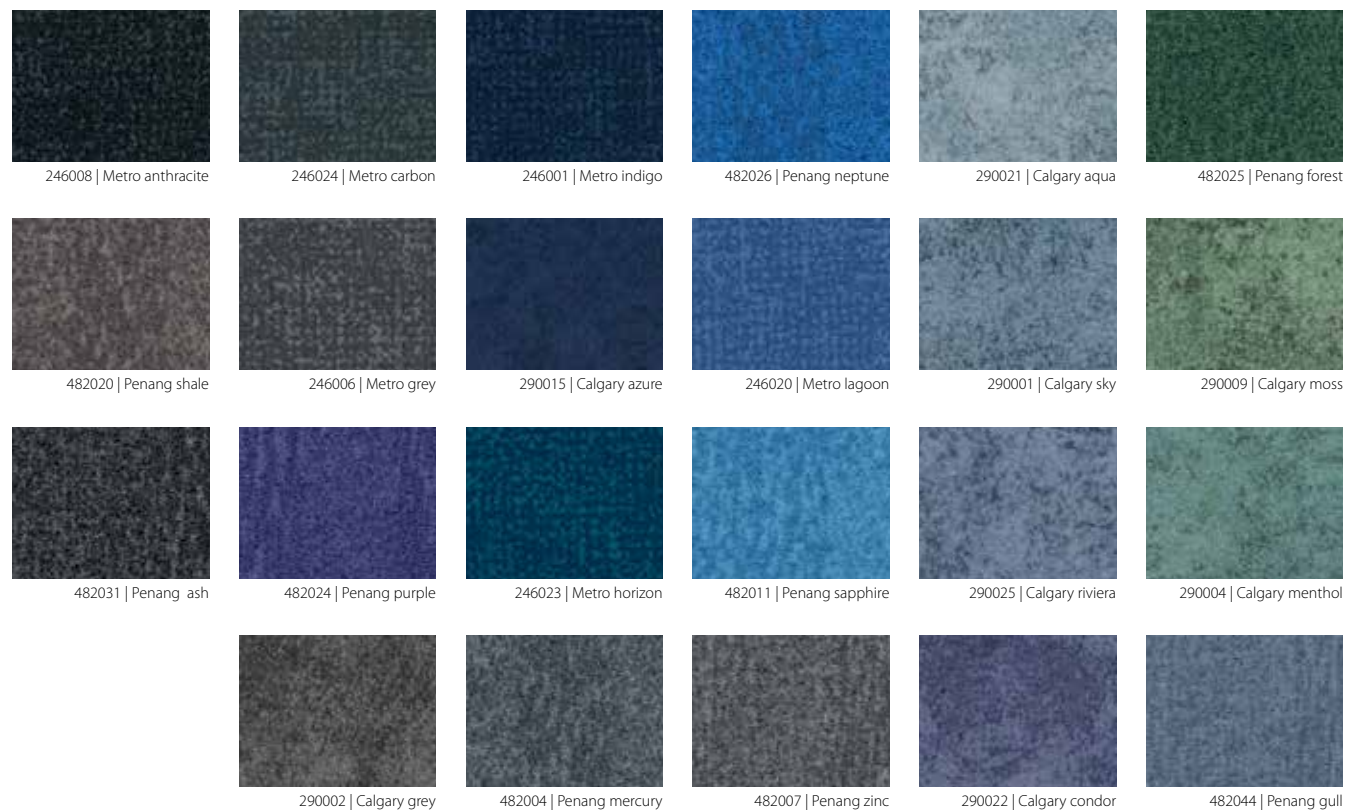

# flotex® colour FR

Flotex Colour is a collection of three designs (Metro, Penang and Calgary) which together form a rhapsody of colour across a broad spectrum.

Flotex Colour designs have no pattern repeats.

## flotex® colour FR metro

## flotex® colour FR calgary

The swatches shown are only a small selection of the colourways available.

Please refer to the Forbo Flooring website in order to see the full colour palette.

# flotex<sup>®</sup> vision FR

There are over 500 designs & colourways available in the Flotex range.  
The samples shown are only a selection. To view the full range please visit [www.flotexvision.com](http://www.flotexvision.com)