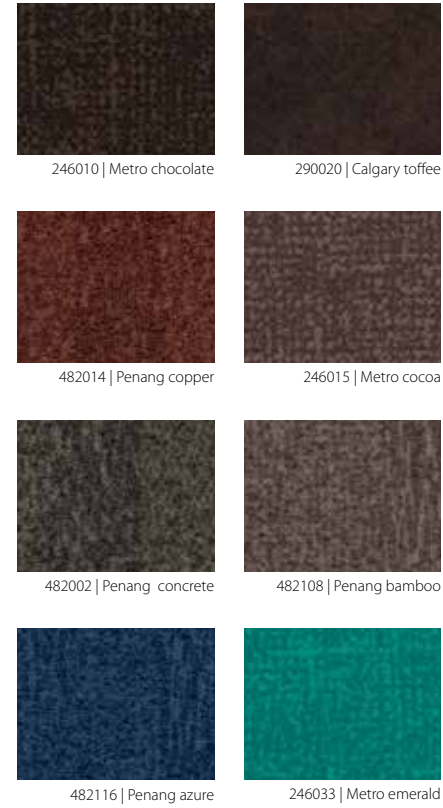

# flotex® colour FR

Flotex Colour is a collection of three designs (Metro, Penang and Calgary) which together form a rhapsody of colour across a broad spectrum.

Flotex Colour designs have no pattern repeats.

## flotex® colour FR metro

# flotex<sup>®</sup> vision FR

There are over 500 designs & colourways available in the Flotex range.  
The samples shown are only a selection. To view the full range please visit [www.flotexvision.com](http://www.flotexvision.com)

246033 | Spin orange