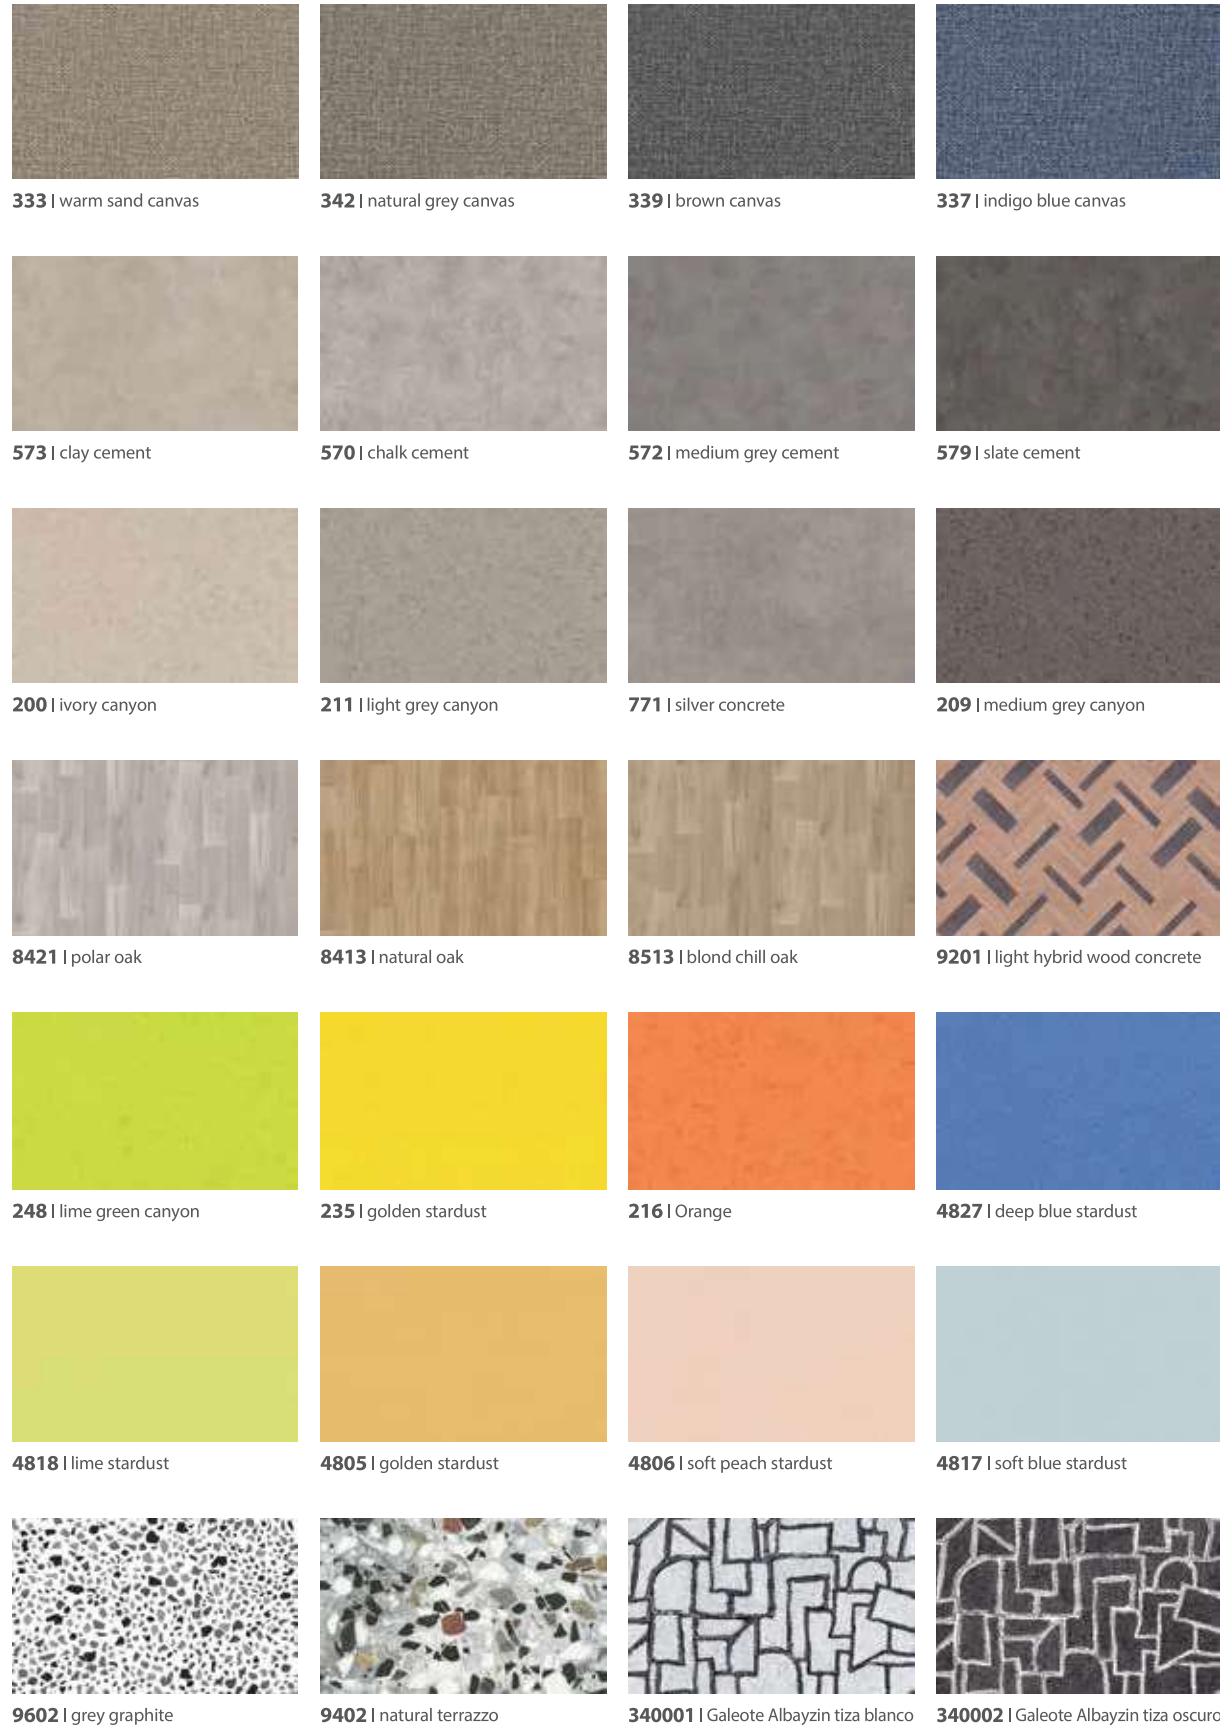

modul'up® | 비접착식 흡음시트

211 | light grey canyon