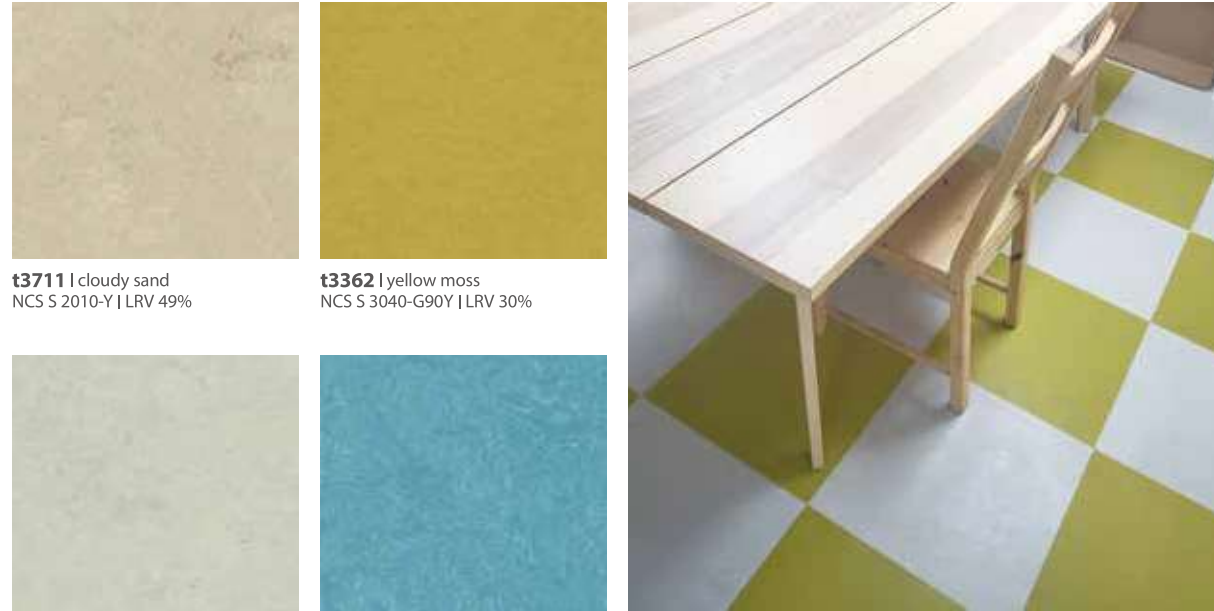

marmoleum® modular | 천연소재 타일

t3716 | Mercury
NCS S 1502-Y | LRV 50%

t3238 | laguna
NCS S 2040-B10G | LRV 15%