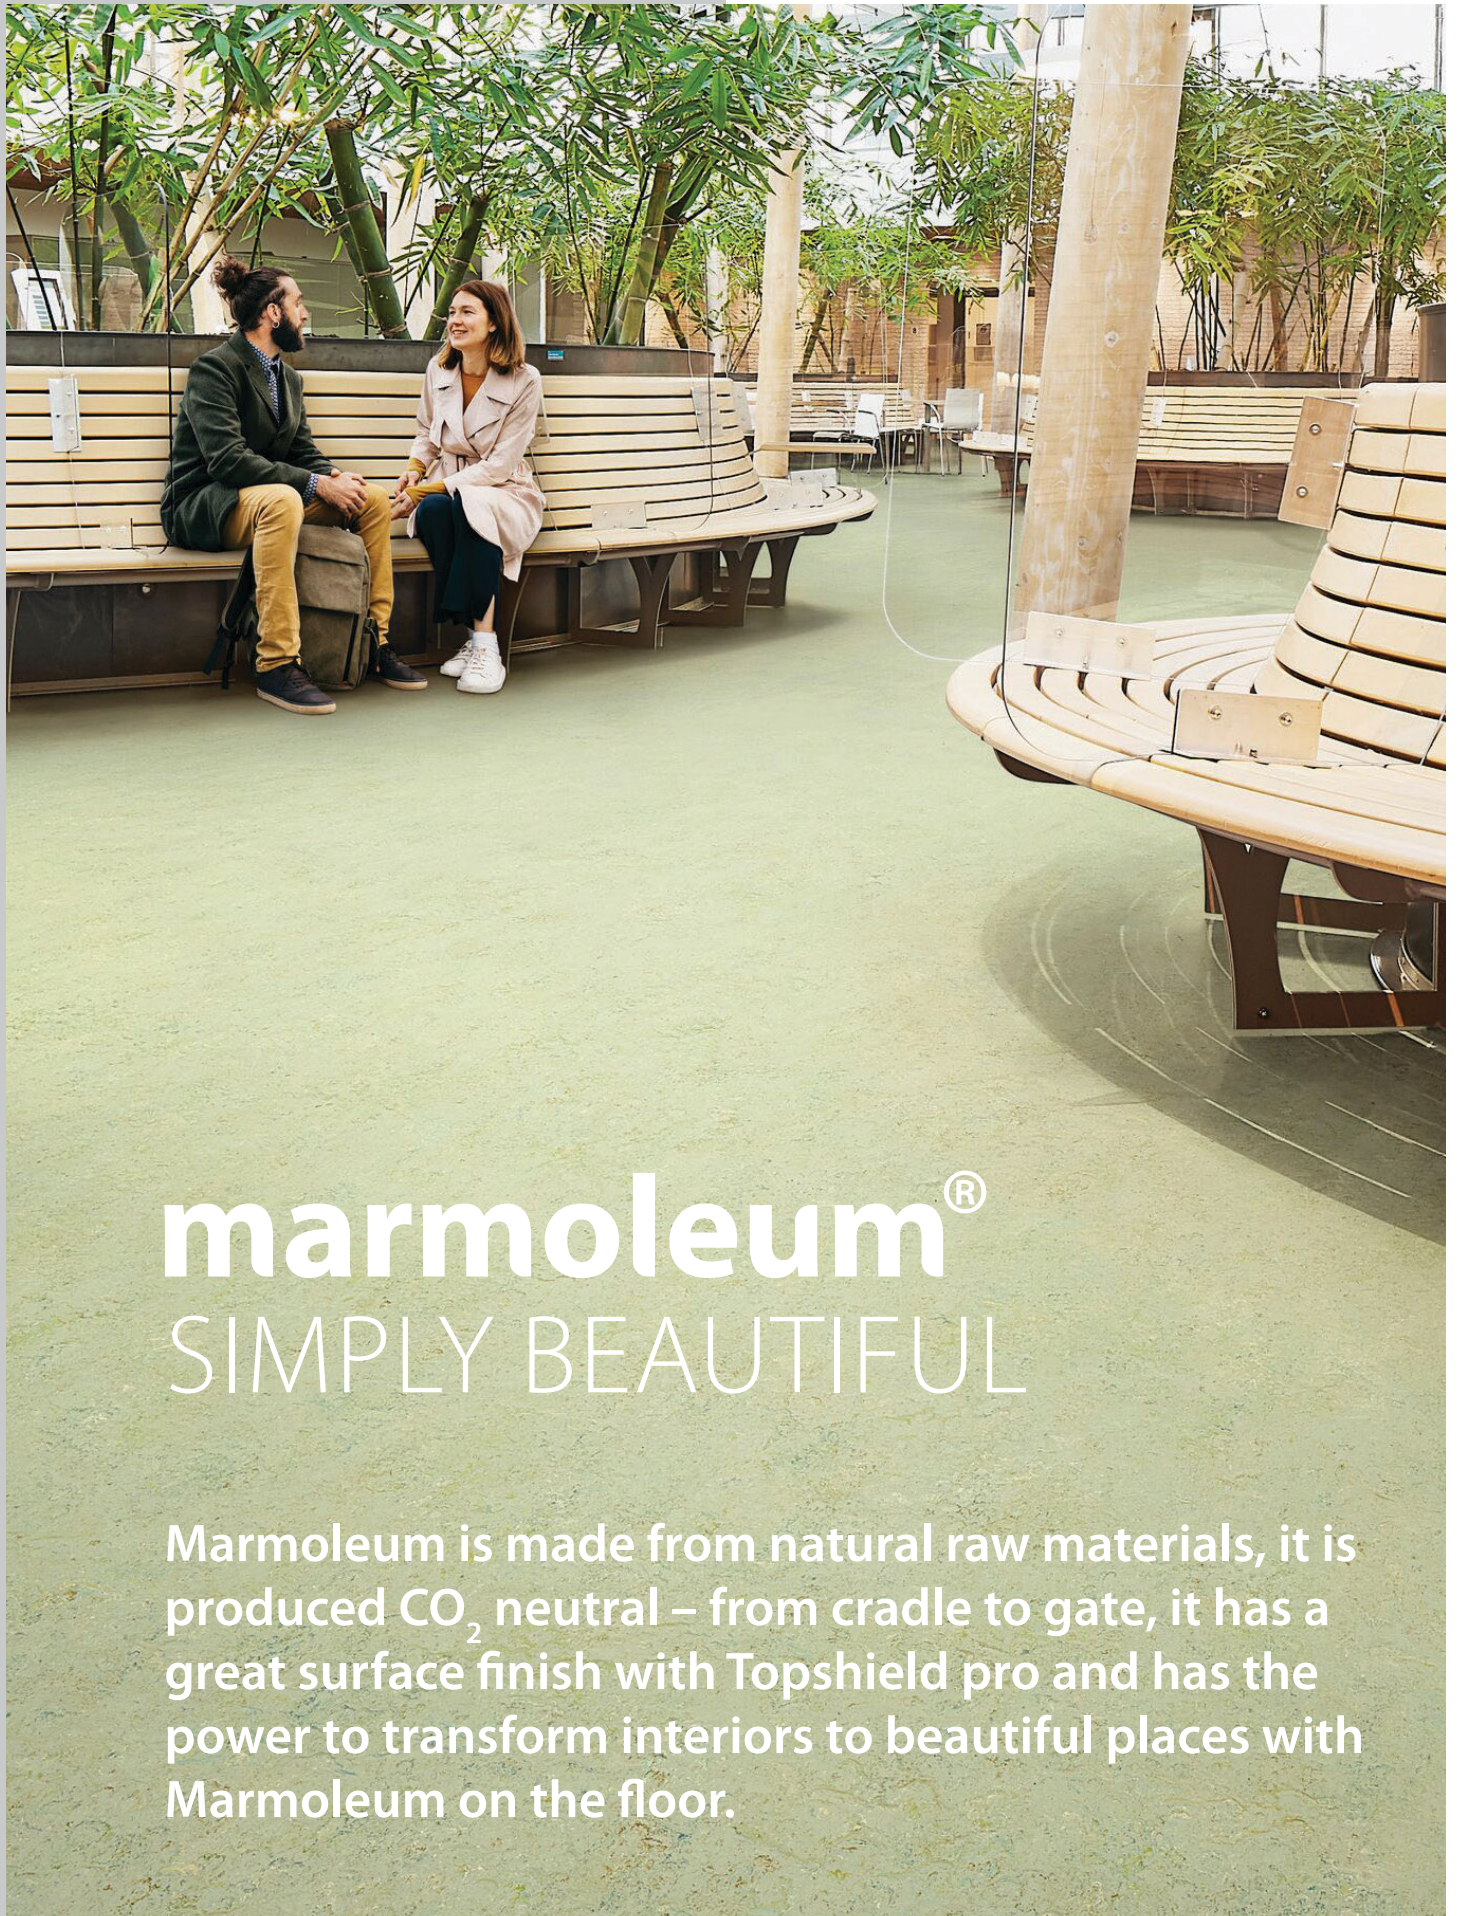

marmoleum®

SIMPLY BEAUTIFUL

Marmoleum is made from natural raw materials, it is produced CO₂ neutral – from cradle to gate, it has a great surface finish with Topshield pro and has the power to transform interiors to beautiful places with Marmoleum on the floor.