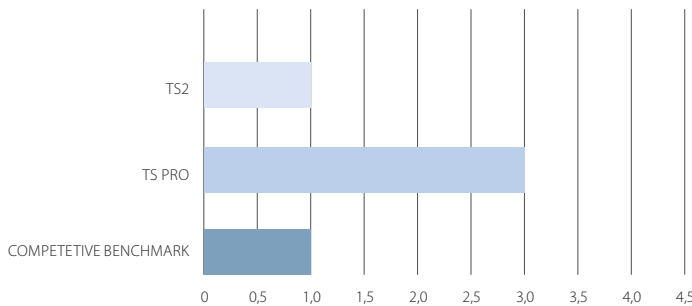

topshield™ PRO

EXTENSIVELY TESTED

Marmoleum with Topshield pro is the ultimate flooring choice. This has been tested thoroughly. In our own laboratory, in practice, and with external experts. We test the floors to the limit, simulating situations that would almost certainly not happen in real life – but to assess the floors level of resilience. In this case, we compare the well proven Benchmark competitors and our own Topshield 2 against the new finish of Topshield pro. In our wear test, we discovered that sanding the Benchmark competitors and Topshield 2 50 times gave the same result as sanding Topshield Pro 150 times. This shows a significantly better performance. Topshield 2 was already good and Topshield pro is even better.

OF TIMES SANDPAPER 80 RUBBING TO SHOW SAME WEAR