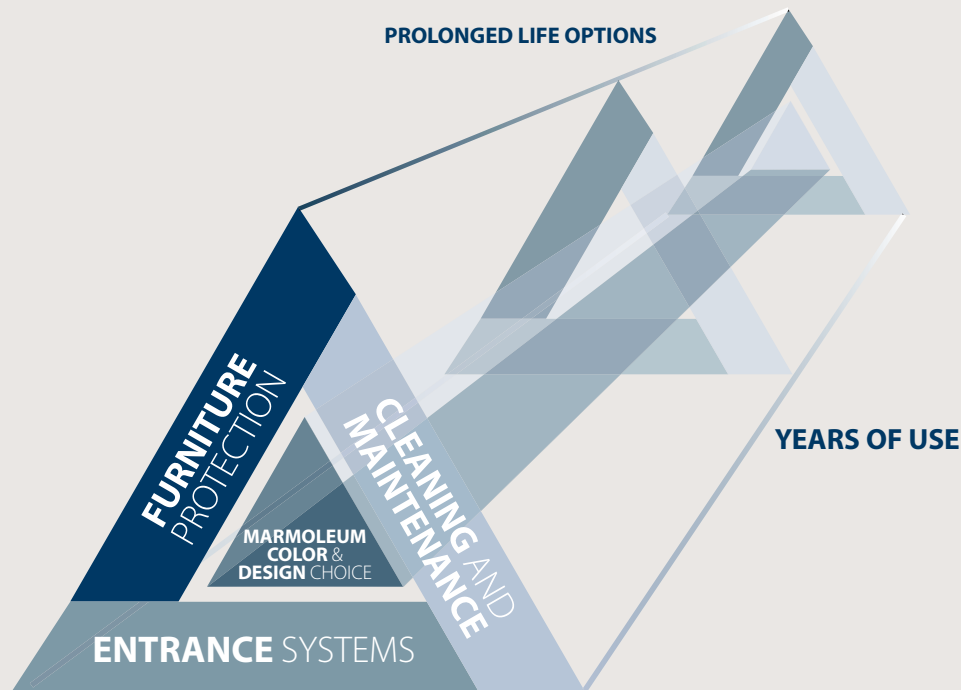

BETTER FOR LONGER

Keeping beauty for ages

While Marmoleum with Topshield pro is designed to keep its appearance, it's important to follow some simple guidelines that will help keep the beauty of your floor for longer. When you can consider all elements of the triangle, Marmoleum with Topshield pro will do the rest.

Cleaning and maintenance

One element of the triangle is 'cleaning and maintenance'. When you take care of your floor and clean it when necessary, it will stay beautiful for longer without the need for wax or polymer. Simple clean and conditioning will save time & money.

Protect what supports you, everyday

Good entrance matting is essential as no building can do without if you want to keep your floor protected. It is making sure the biggest threats to your floor's appearance are dealt with before they even affect it.

Let furniture move smoothly

Using the right furniture leg protection for tables and chairs will safeguard your floor at all times. Applying protection to the base of your furniture will help keep the new appearance of your floor for longer.