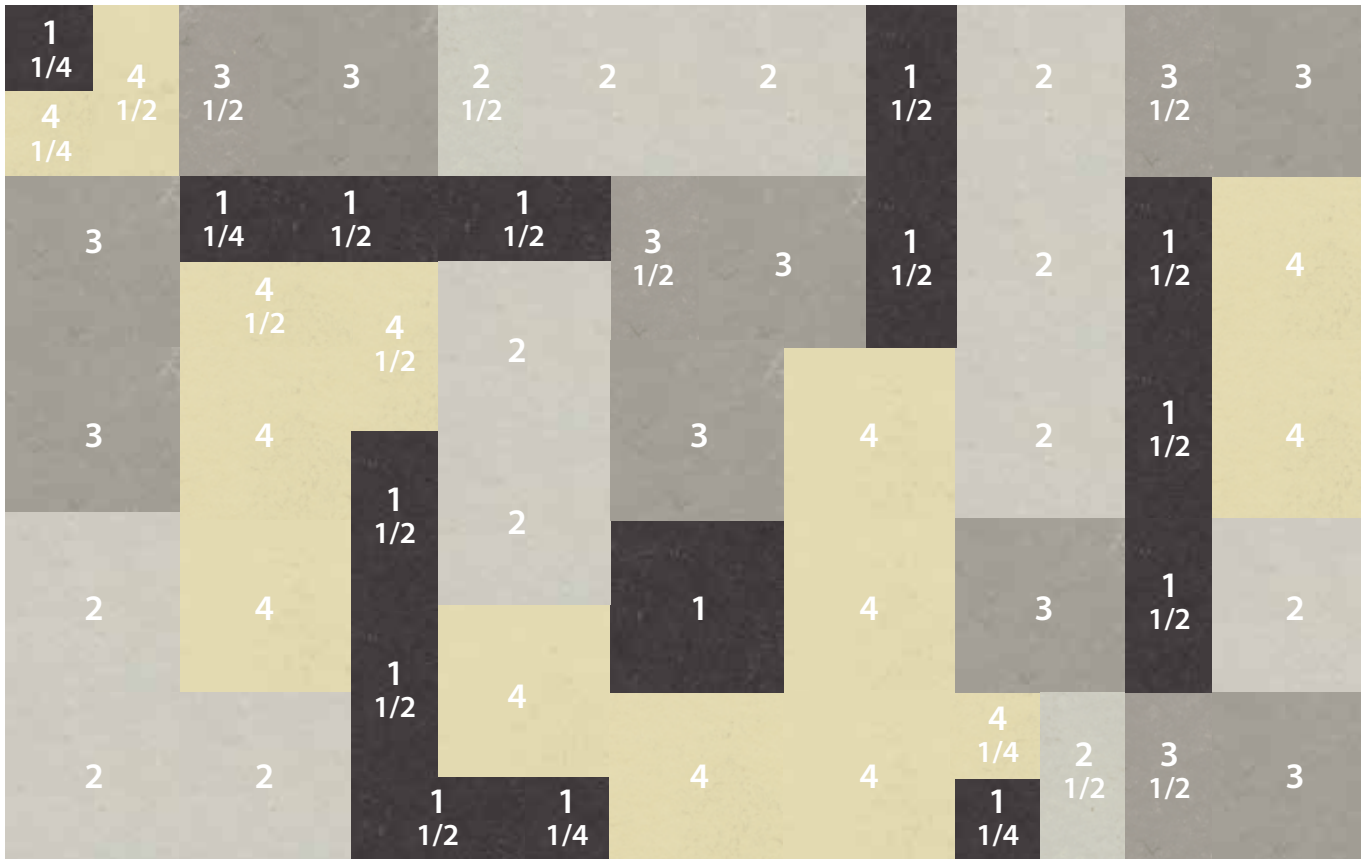

HemingwayDesign X Forbo Marmoleum Modular Floorplan installation instructions

The Slide

The Slide 10m²

- Block pattern using 50 x 50cm tiles (full, halved and quartered)
- Pattern can be laid in multiples of 10m² blocks
- Linoleum by nature has a yellow tint which disappears when exposed to natural or artificial light
- Linoleum is a natural product, therefore colours may deviate

The Slide 10m² – quantity shown is 50 x 50cm tiles

- 1: t3707 black hole - 7 tiles
- 2: t3716 mercury - 12 tiles
- 3: t3718 pluto - 10 tiles
- 4: t3722 stardust - 11 tiles