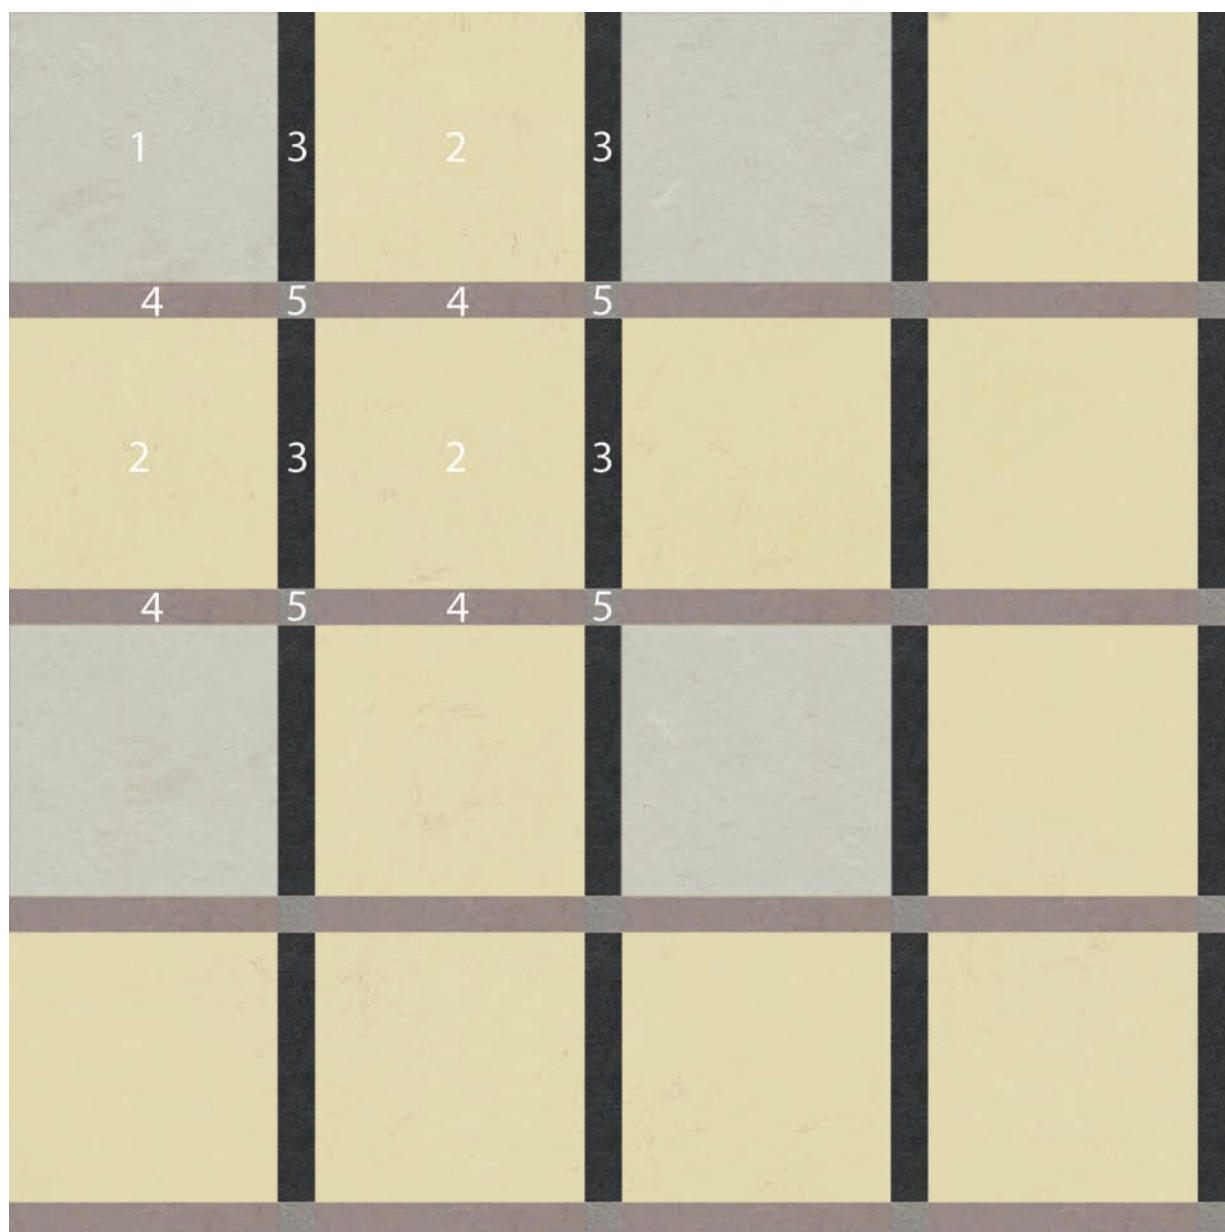

# HemingwayDesign X Forbo Marmoleum Modular Floorplan installation instructions

Snakes & Ladders

## Snakes & Ladders

- Design featuring 7cm x 50cm strips and 7cm x 7cm key squares
- Appearance of design differs depending on whether you look along the t3178 pluto or the t3707 black hole lacing strips so please check with the customer for the correct orientation
- Linoleum by nature has a yellow tint which disappears when exposed to natural or artificial light
- Linoleum is a natural product, therefore colours may deviate

## Snakes & Ladders

50 x 50 cm:	1: t3716 19%	2: t3722 58%
7 x 50cm:	3: t3707 11%	4: t3718 11%
7 x 7 cm:	5: t3704 2%	