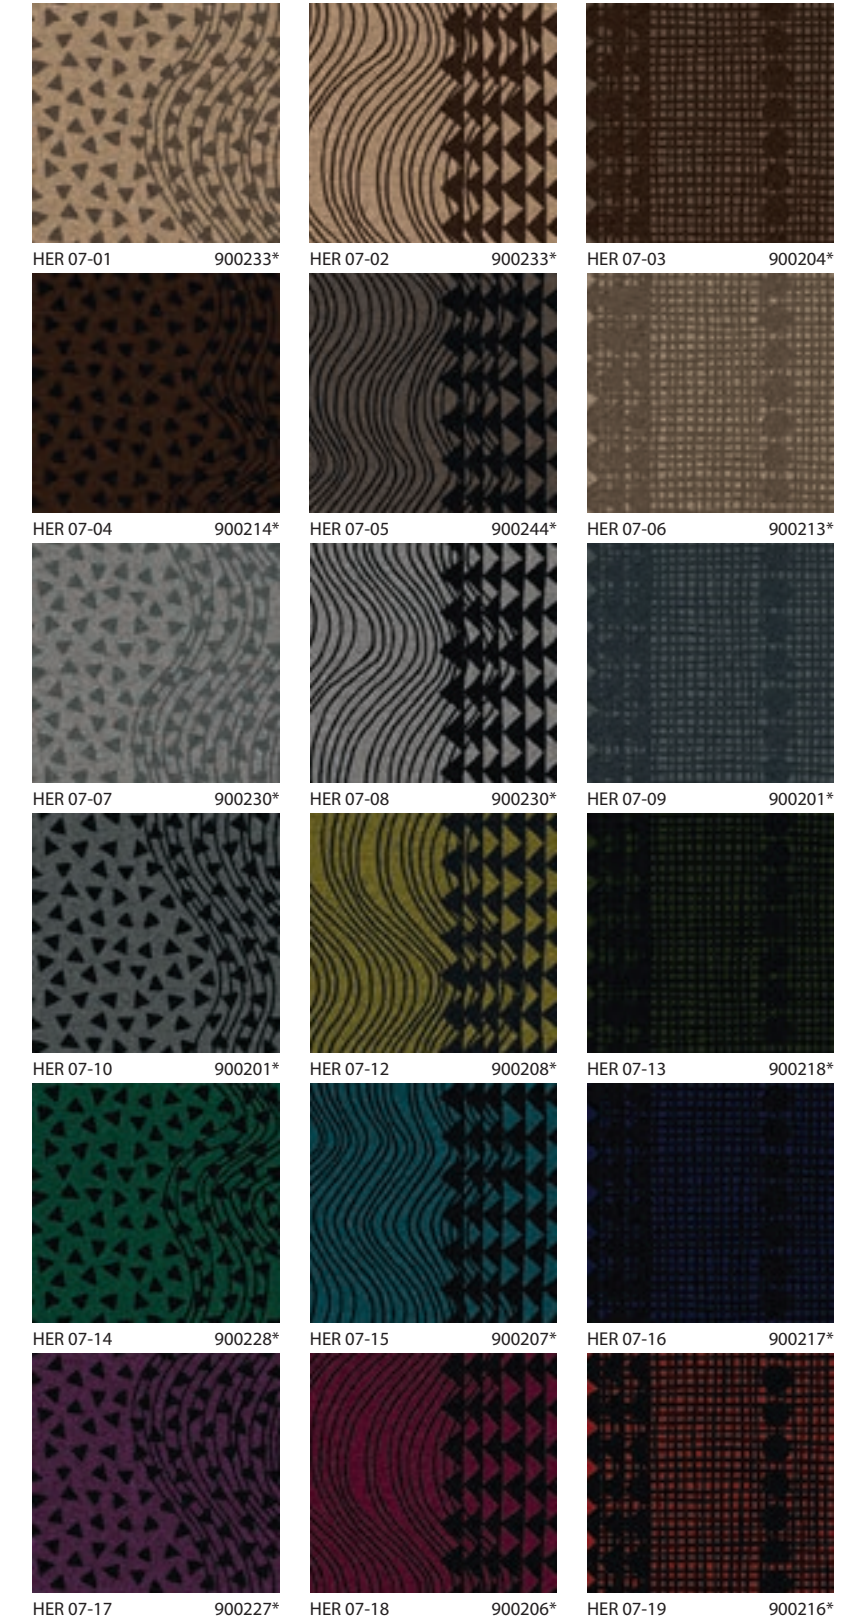

Colours are **not on stock** and can be produced with a minimum order size of 400m² per colour.

*This colour number links to the Showtime nuance item which equals the base colour of this item.