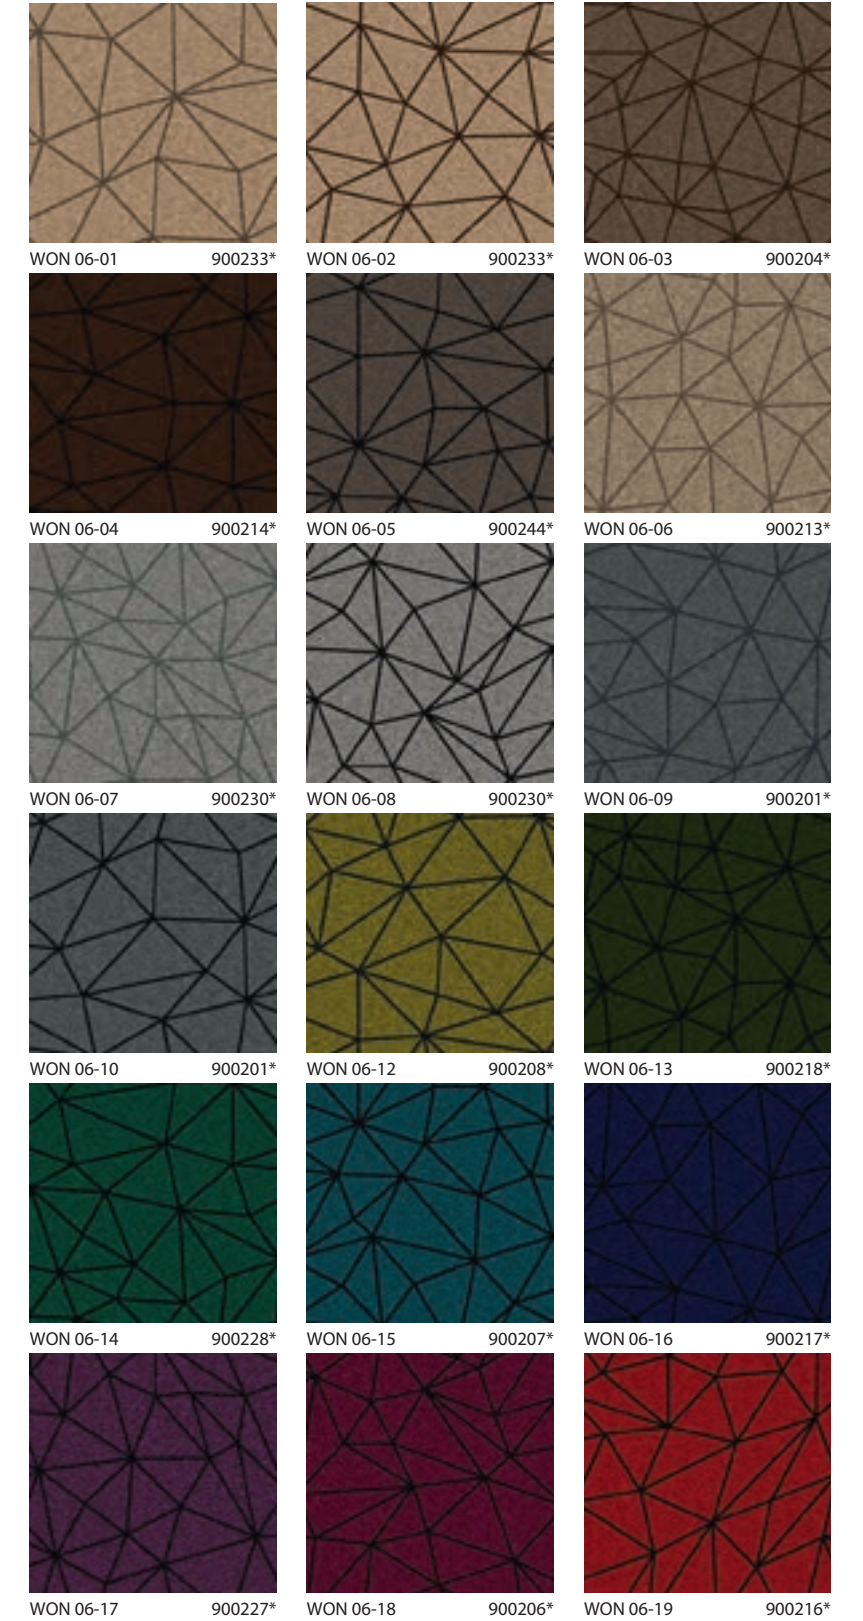

# METROPOLIS

210002 | negative

Flotex vision - Metropolis

# WONDERLAB 06

943202

STOCK  
ITEM

943202

900202\*

Colours are **not on stock** and can be produced with a minimum order size of 400m<sup>2</sup> per colour.

\*This colour number links to the Showtime nuance item which equals the base colour of this item.