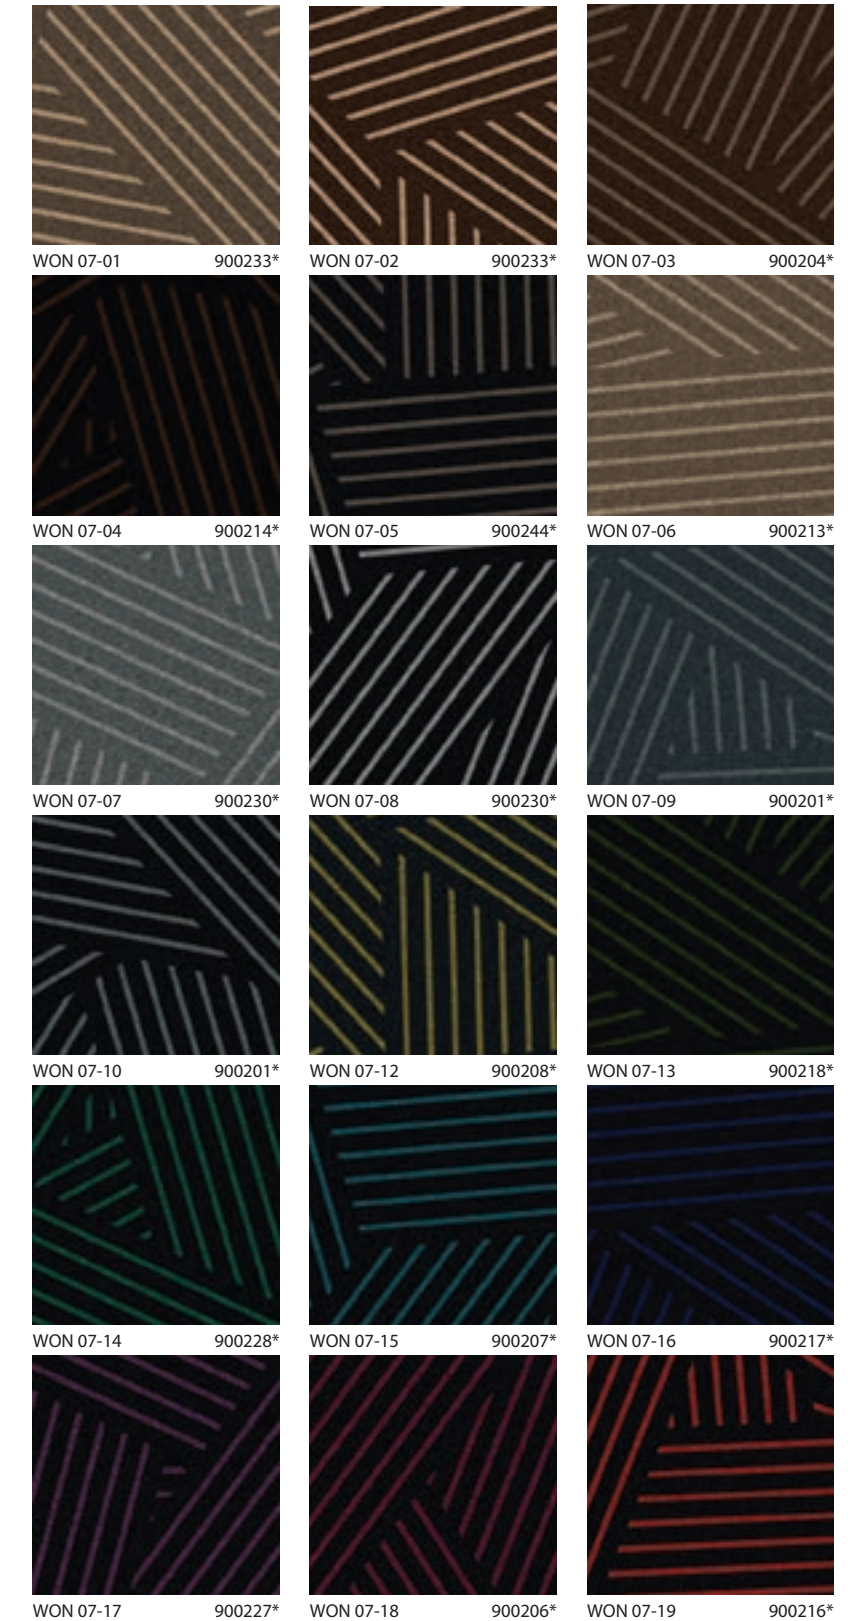

944202

900202*

Colours are **not on stock** and can be produced with a minimum order size of 400m² per colour.

*This colour number links to the Showtime nuance item which equals the base colour of this item.