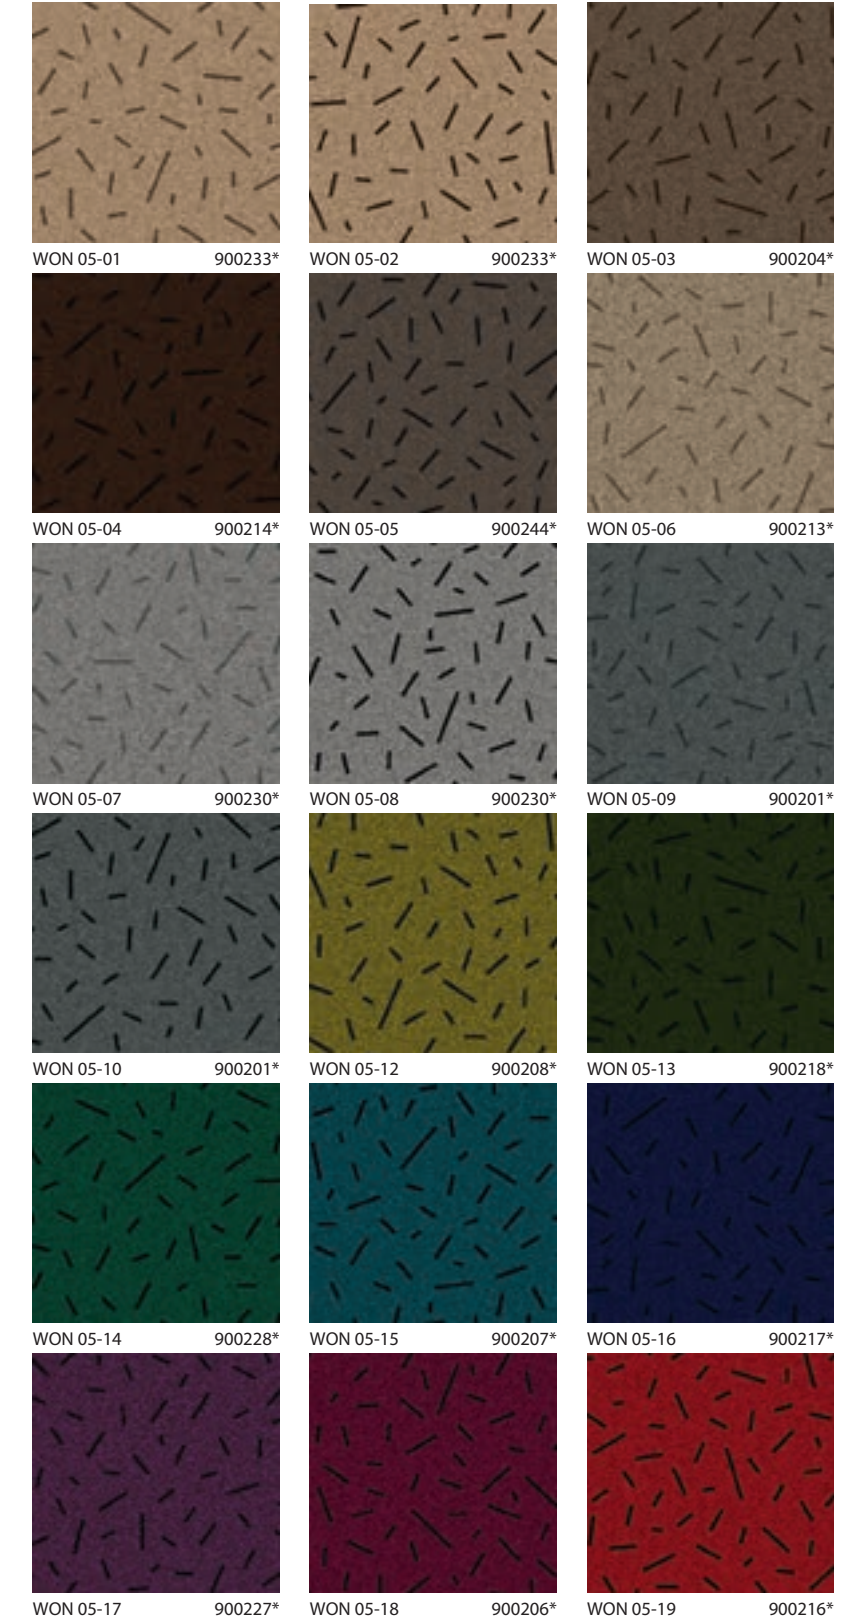

# METROPOLIS

210002 | negative

Flotex vision - Metropolis

# WONDERLAB 05

942202

STOCK  
ITEM

942202

900202\*

Colours are **not on stock** and can be produced with a minimum order size of 400m<sup>2</sup> per colour.

\*This colour number links to the Showtime nuance item which equals the base colour of this item.