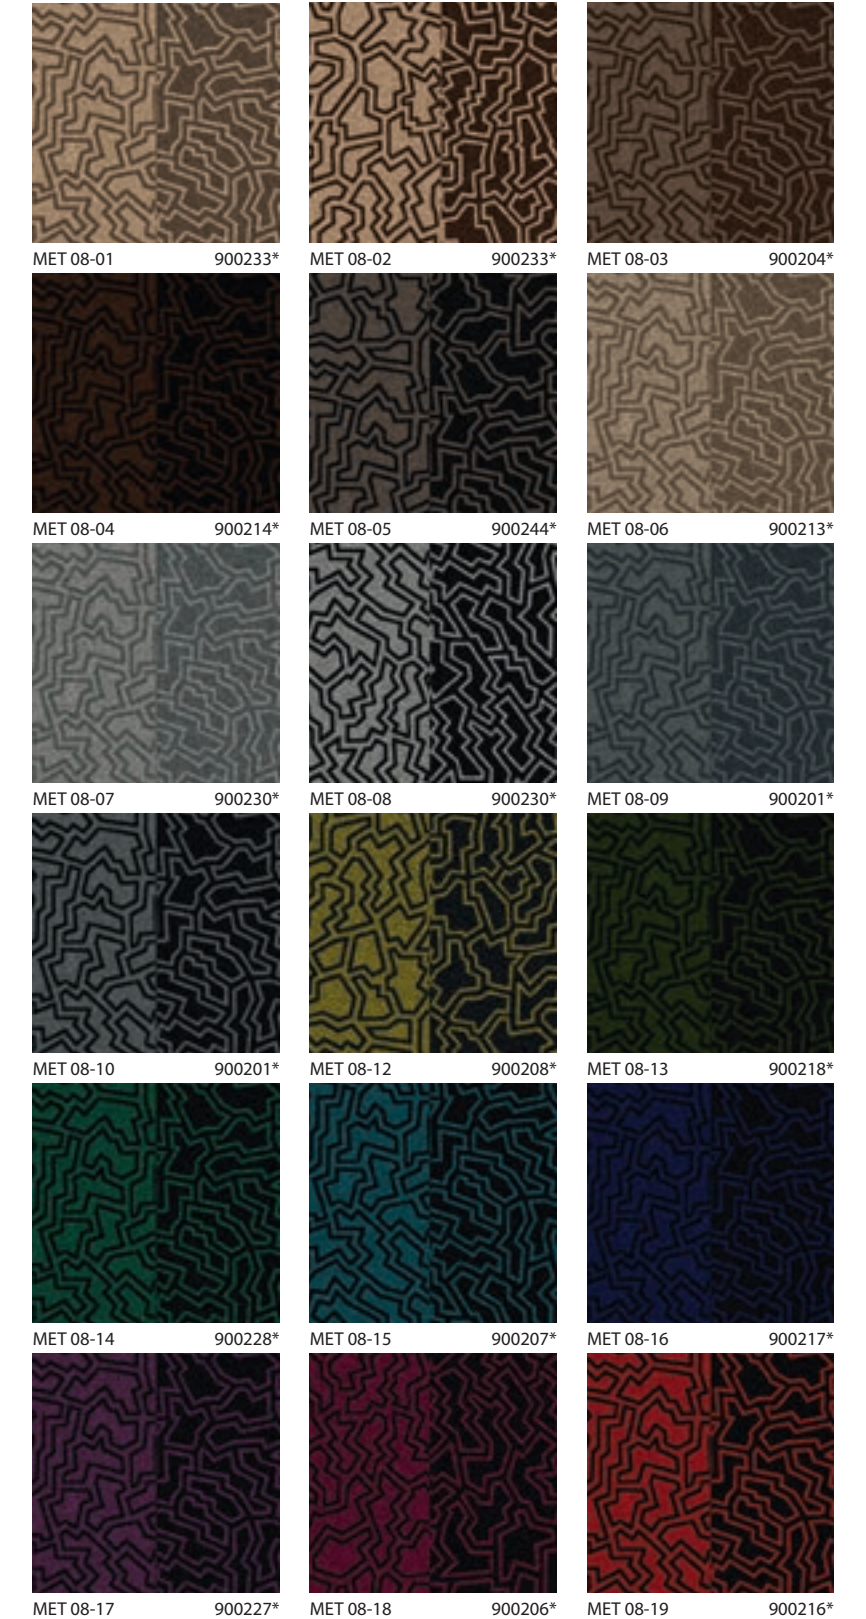

# METROPOLIS 05

938202

STOCK  
ITEM

938202

Colours are **not on stock** and can be produced with a minimum order size of 400m<sup>2</sup> per colour.

\*This colour number links to the Showtime nuance item which equals the base colour of this item.

# METROPOLIS

210002 | negative

Flotex vision - Metropolis