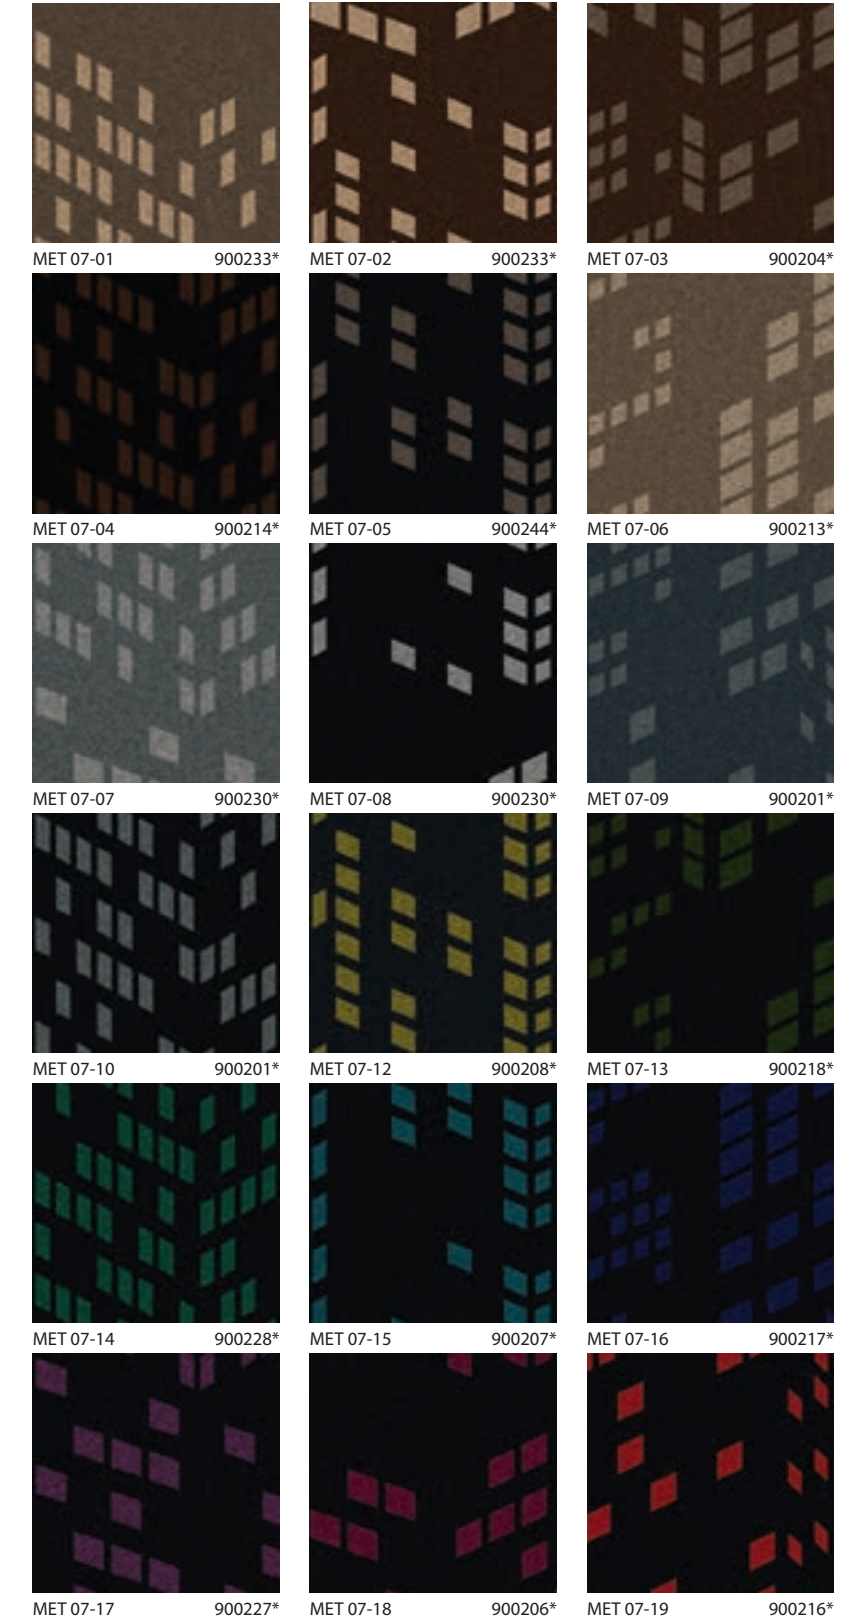

Colours are **not on stock** and can be produced with a minimum order size of 400m² per colour.

*This colour number links to the Showtime nuance item which equals the base colour of this item.