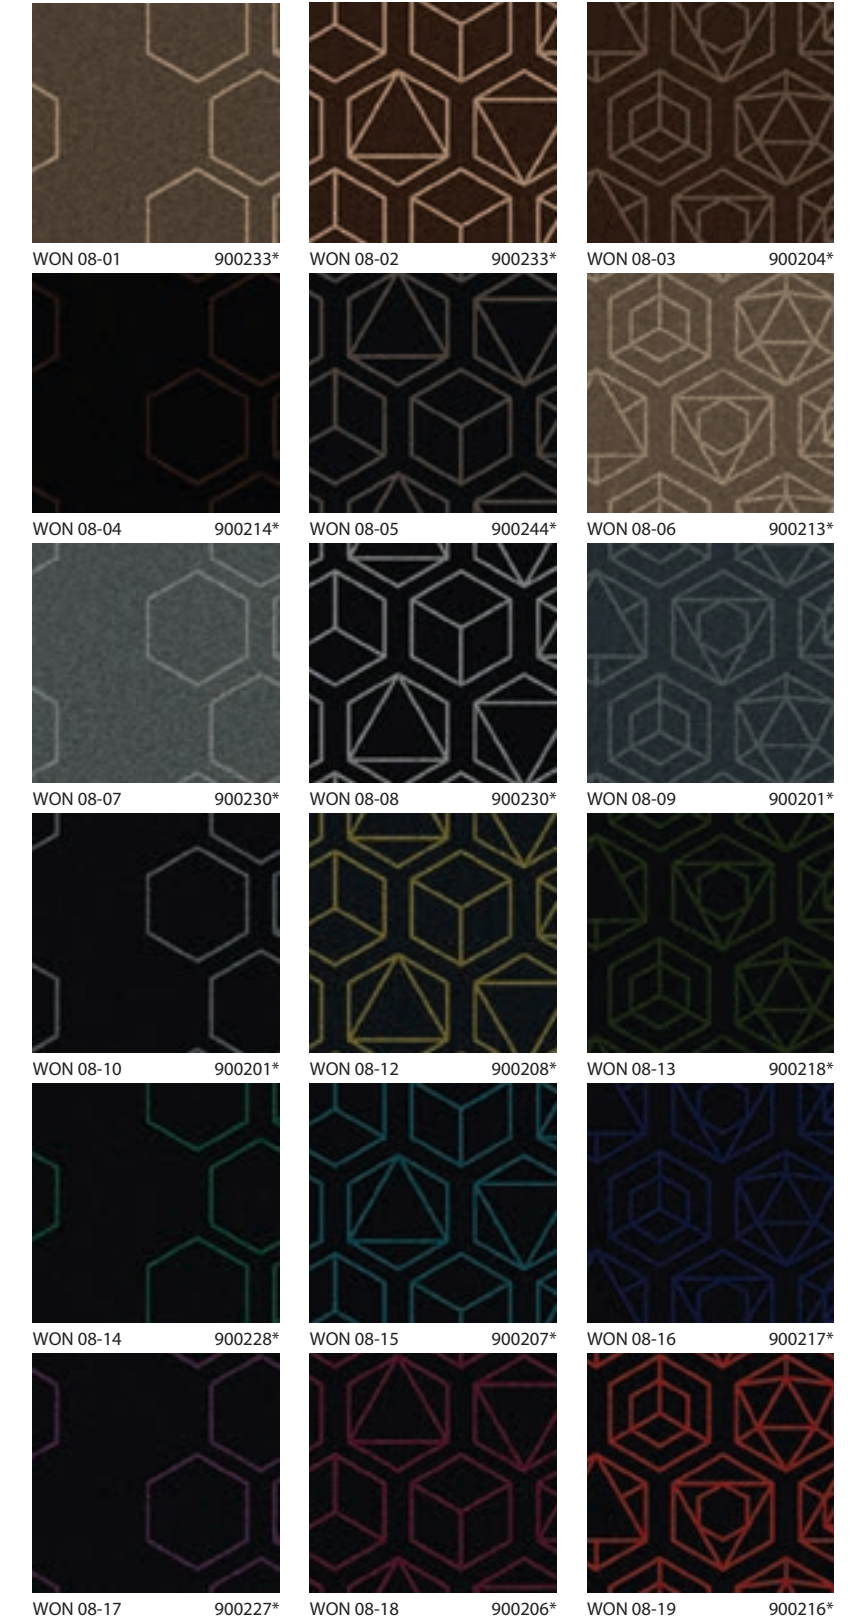

# METROPOLIS

210002 | negative

Flotex vision - Metropolis

\*This colour number links to the Showtime nuance item which equals the base colour of this item.

The design has been developed to use in corridors (design has a 2 metre width and cannot be used in a laying pattern).

# showtime nuance

This uni coloured needlefelt range consists of 20 colour options. These colours go very well with both the Showtime experience needlefelt range and the specially designed Flotex Vision designs. The colour reference has been mentioned under each item so a link can be made with the colour of nuance and the base colour of experience.