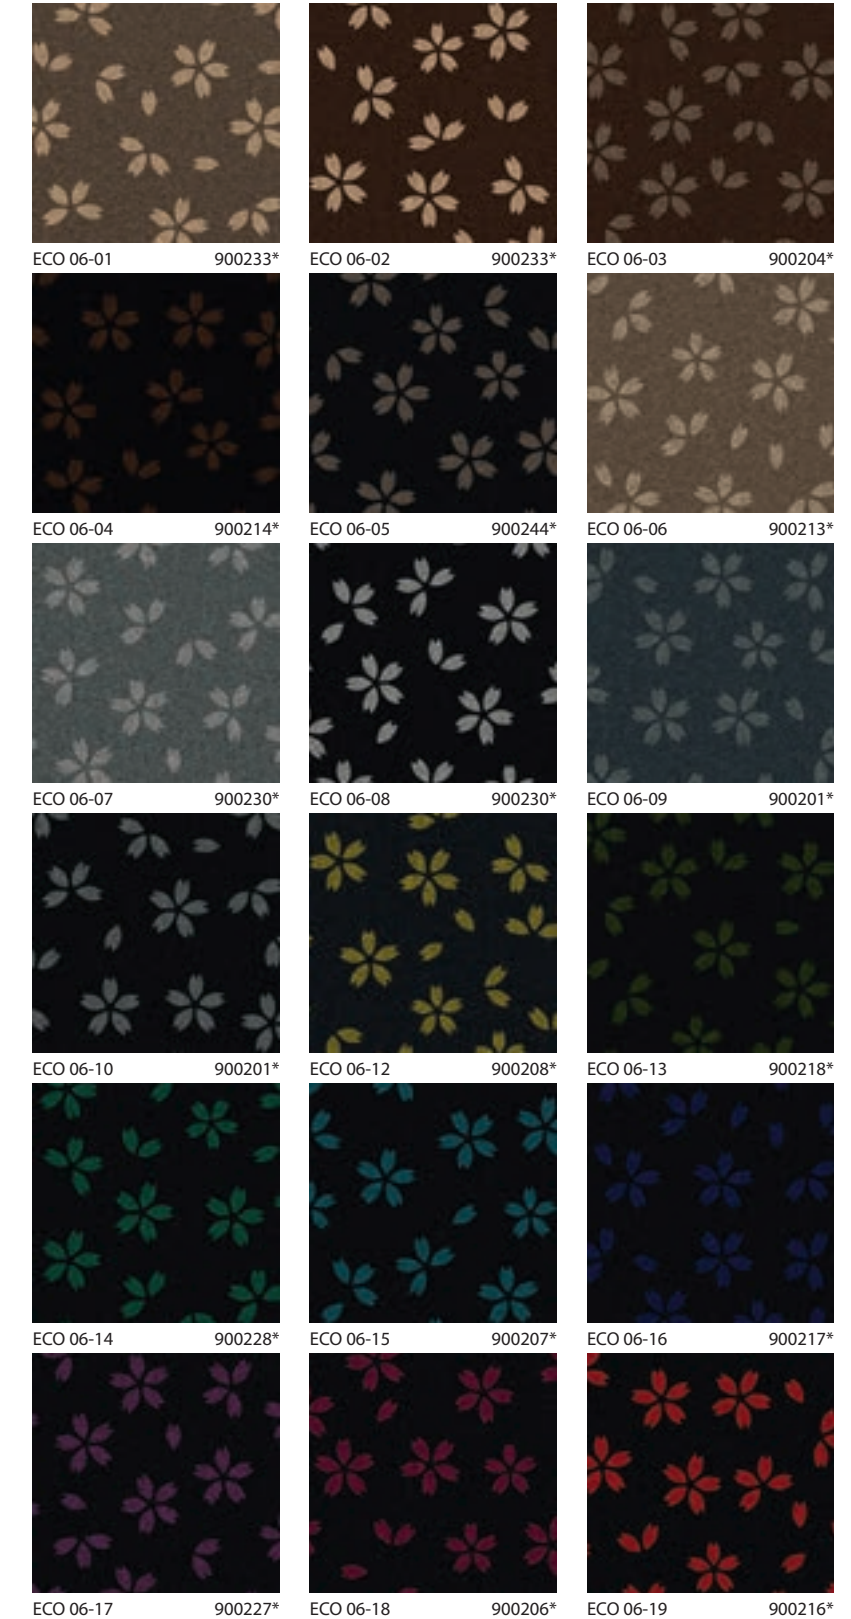

Colours are **not on stock** and can be produced with a minimum order size of 400m² per colour.

*This colour number links to the Showtime nuance item which equals the base colour of this item.