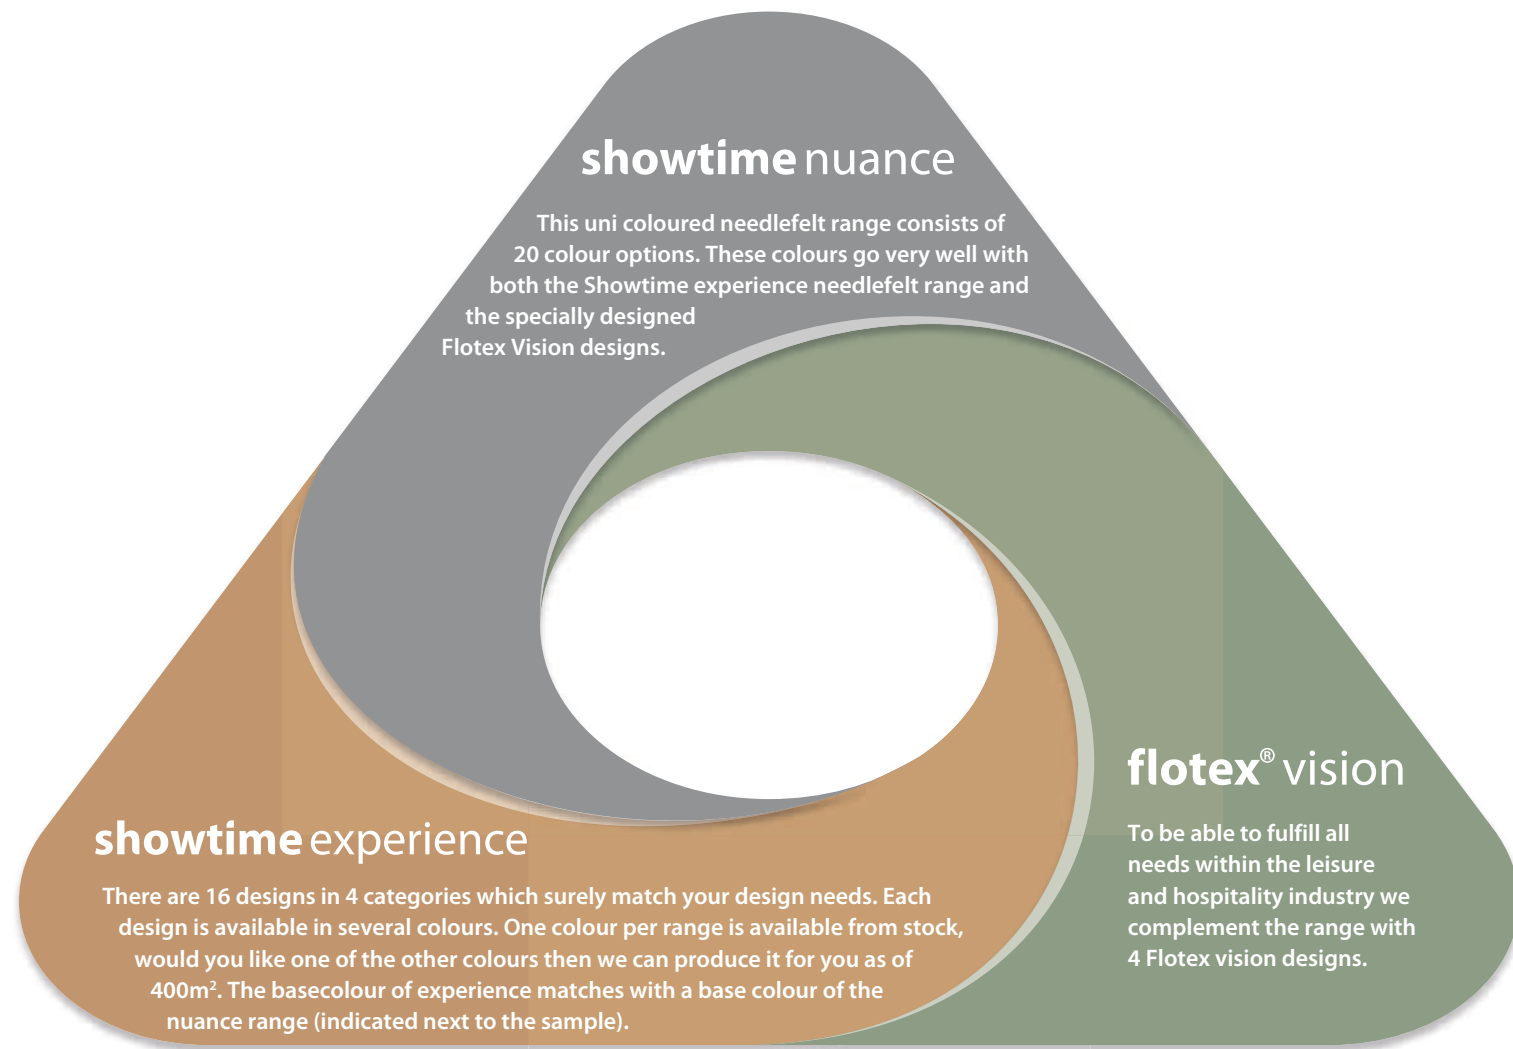

# showtime

experience | nuance

40 m x 2 m

creating better environments

**Forbo**  
FLOORING SYSTEMS

# showtime experience

The Showtime experience and Flotex vision ranges are divided into 4 categories: