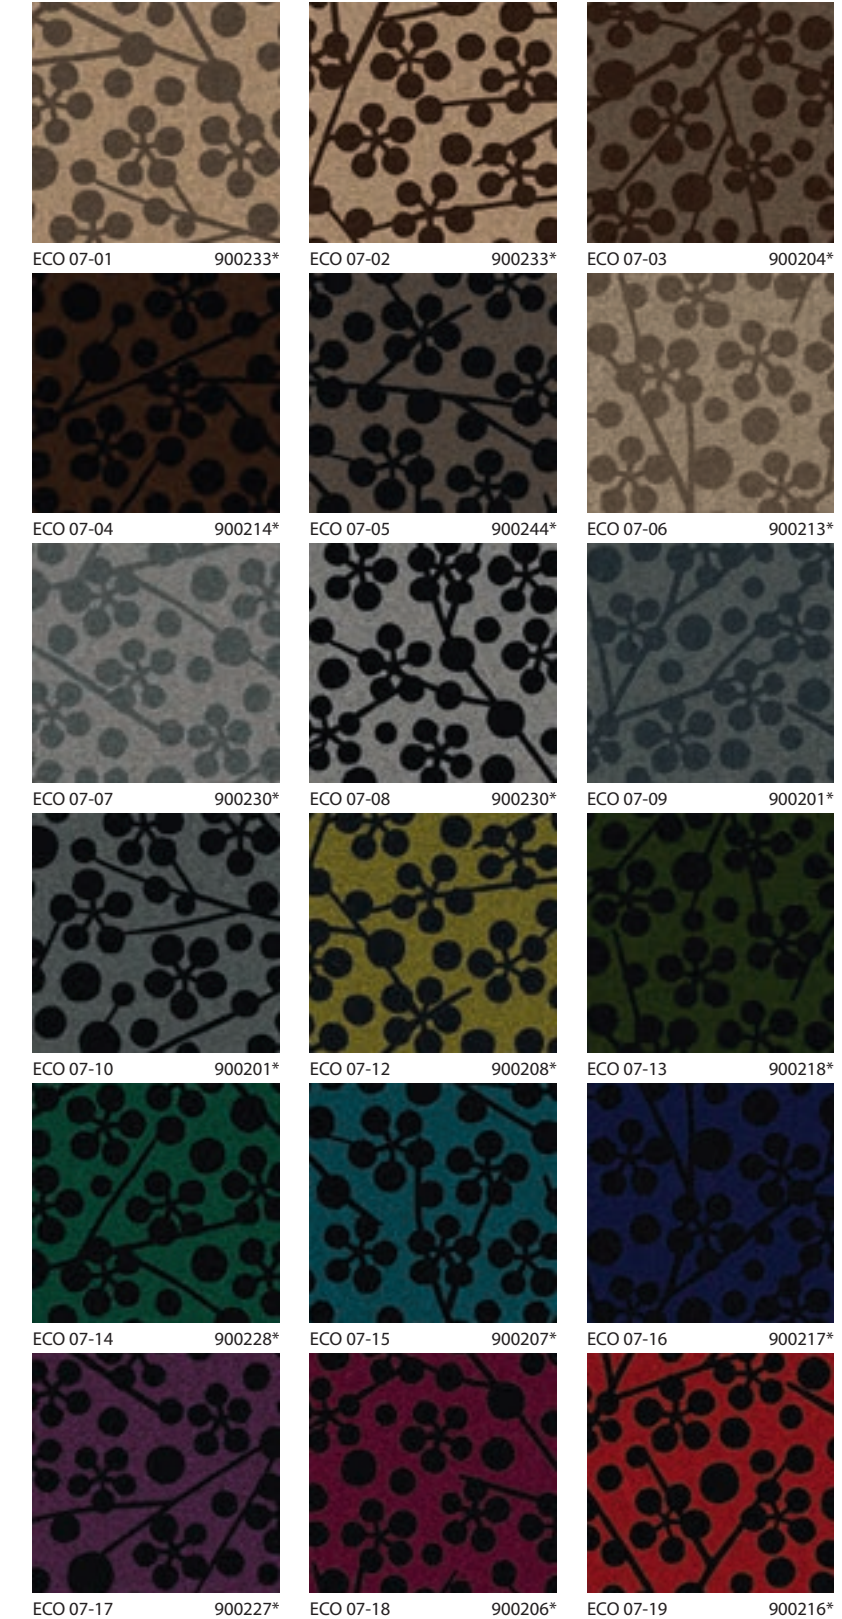

90202*

Colours are **not on stock** and can be produced with a minimum order size of 400m² per colour.

*This colour number links to the Showtime nuance item which equals the base colour of this item.