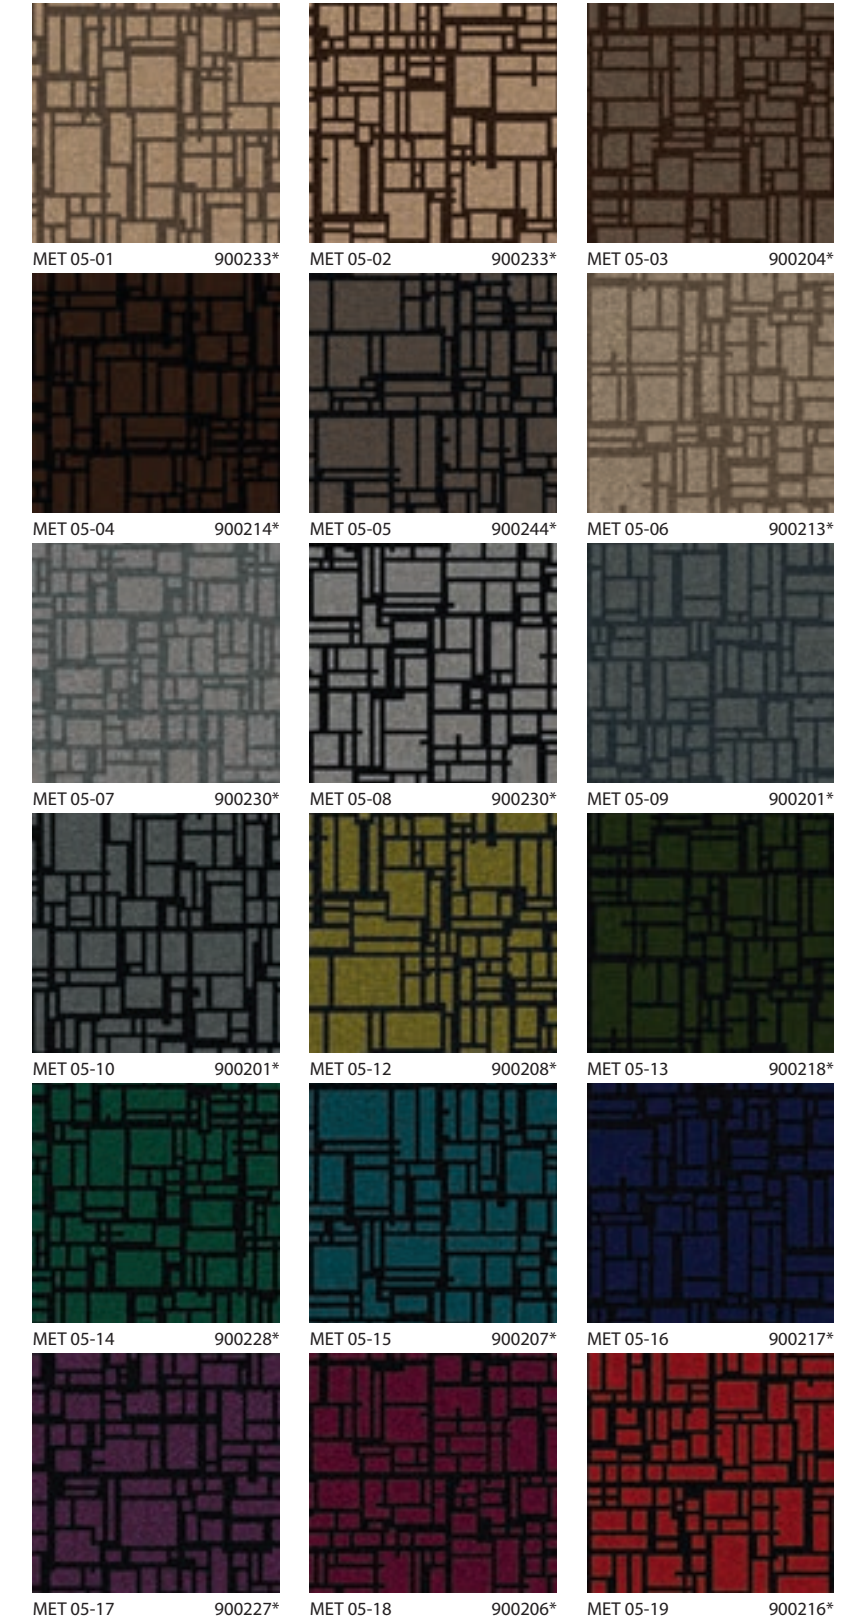

900202\*

Colours are **not on stock** and can be produced with a minimum order size of 400m<sup>2</sup> per colour.

\*This colour number links to the Showtime nuance item which equals the base colour of this item.

# METROPOLIS 05

938202

STOCK  
ITEM

938202

Colours are **not on stock** and can be produced with a minimum order size of 400m<sup>2</sup> per colour.

\*This colour number links to the Showtime nuance item which equals the base colour of this item.

# METROPOLIS 06

939202

STOCK  
ITEM

939202

Colours are **not on stock** and can be produced with a minimum order size of 400m<sup>2</sup> per colour.

\*This colour number links to the Showtime nuance item which equals the base colour of this item.

# METROPOLIS

210002 | negative

Flotex vision - Metropolis