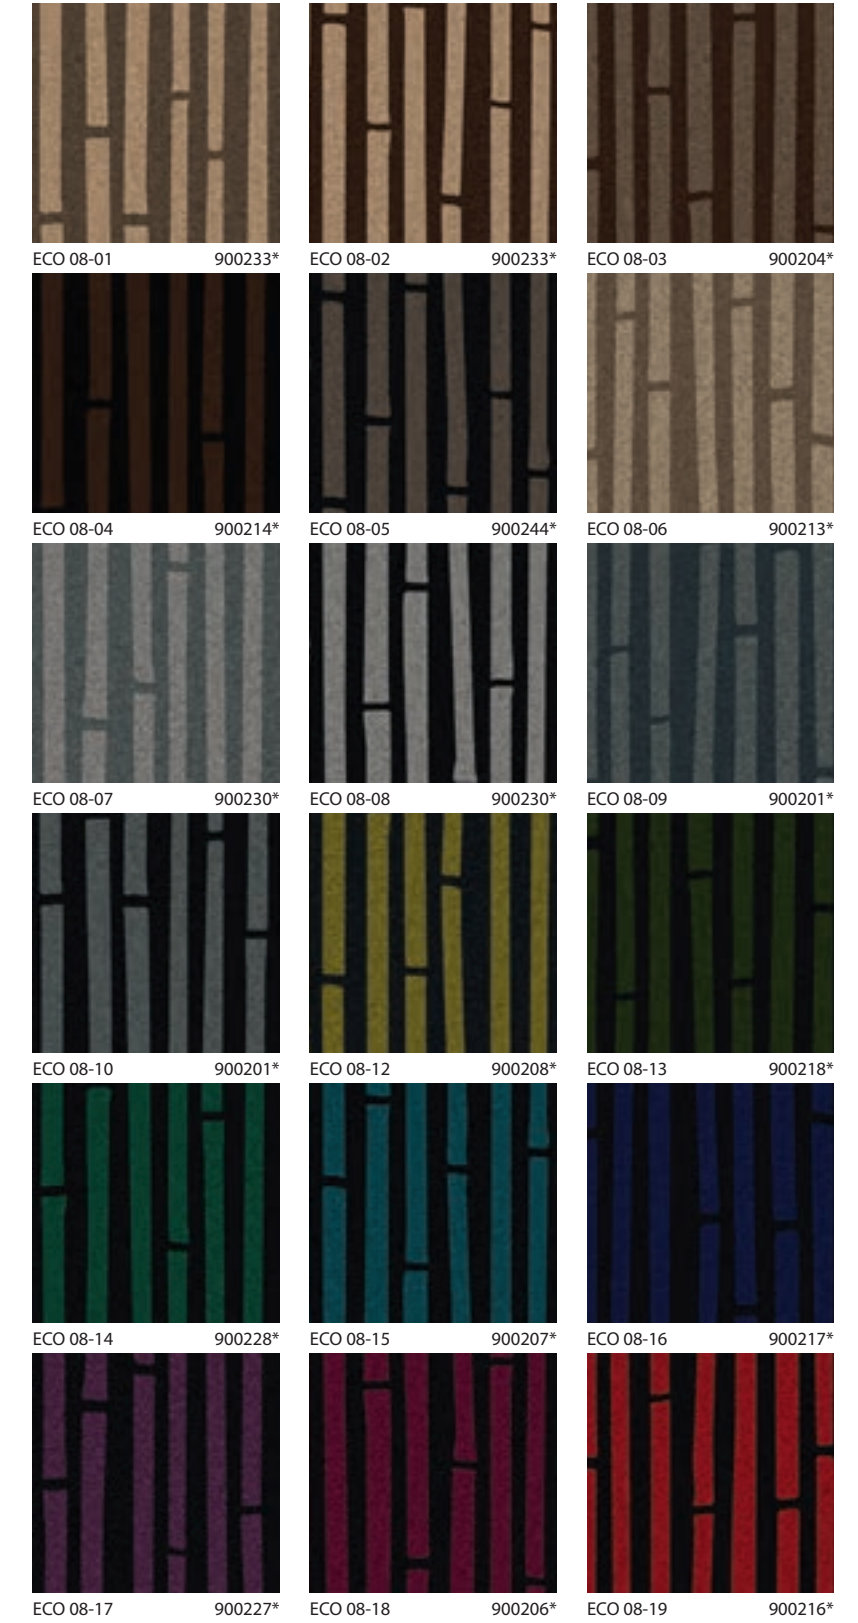

900202\*

Colours are **not on stock** and can be produced with a minimum order size of 400m<sup>2</sup> per colour.

\*This colour number links to the Showtime nuance item which equals the base colour of this item.