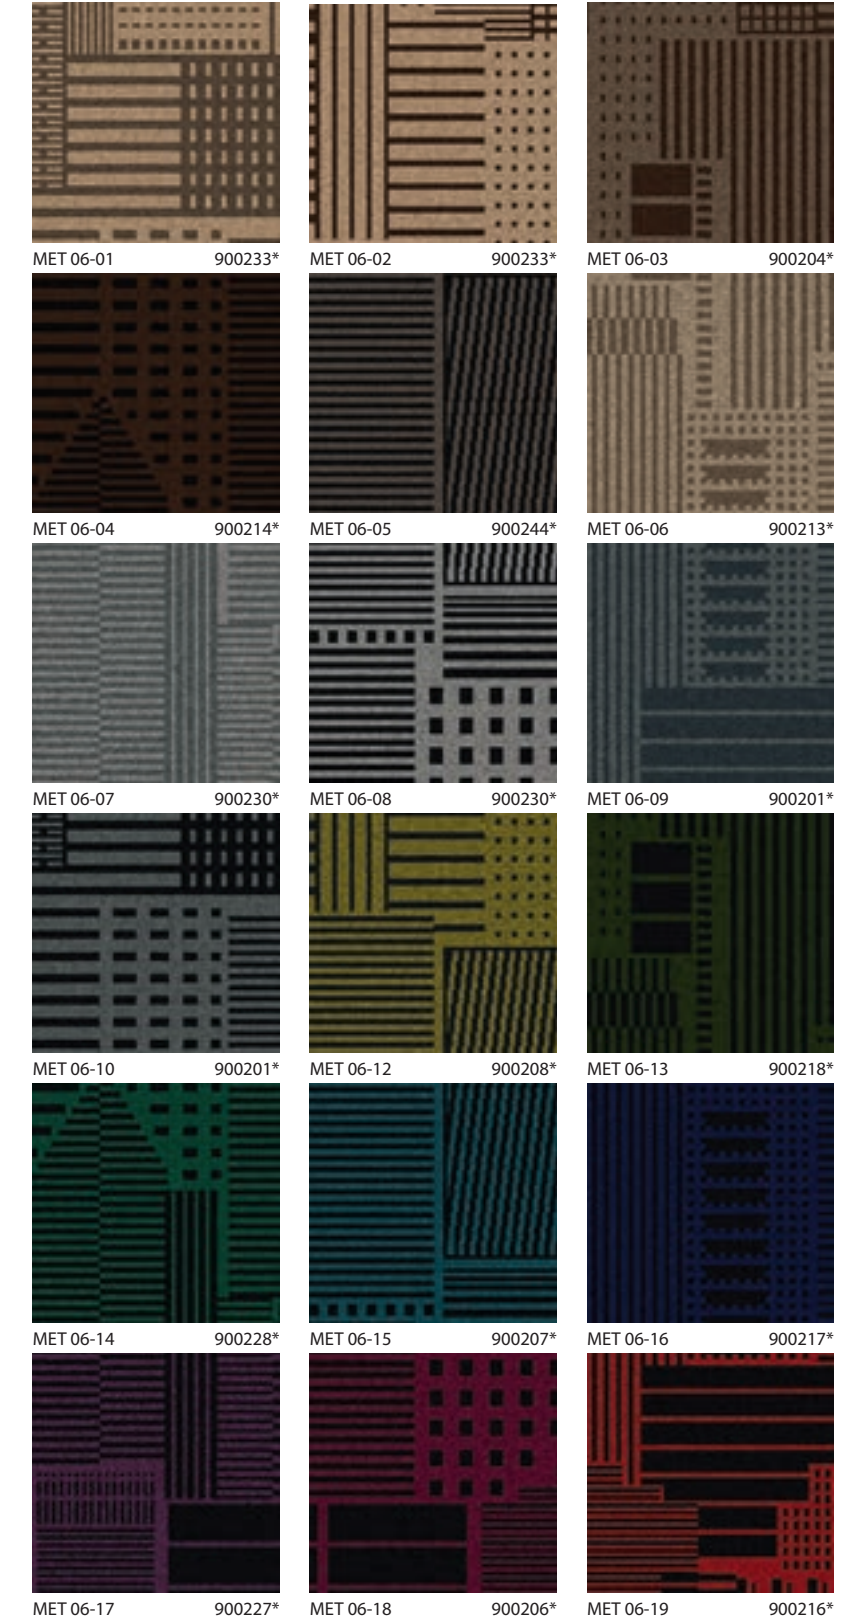

# METROPOLIS 05

938202

STOCK  
ITEM

938202

Colours are **not on stock** and can be produced with a minimum order size of 400m<sup>2</sup> per colour.

\*This colour number links to the Showtime nuance item which equals the base colour of this item.

# METROPOLIS 06

939202

STOCK  
ITEM

939202

Colours are **not on stock** and can be produced with a minimum order size of 400m<sup>2</sup> per colour.

\*This colour number links to the Showtime nuance item which equals the base colour of this item.

# METROPOLIS

210002 | negative

Flotex vision - Metropolis