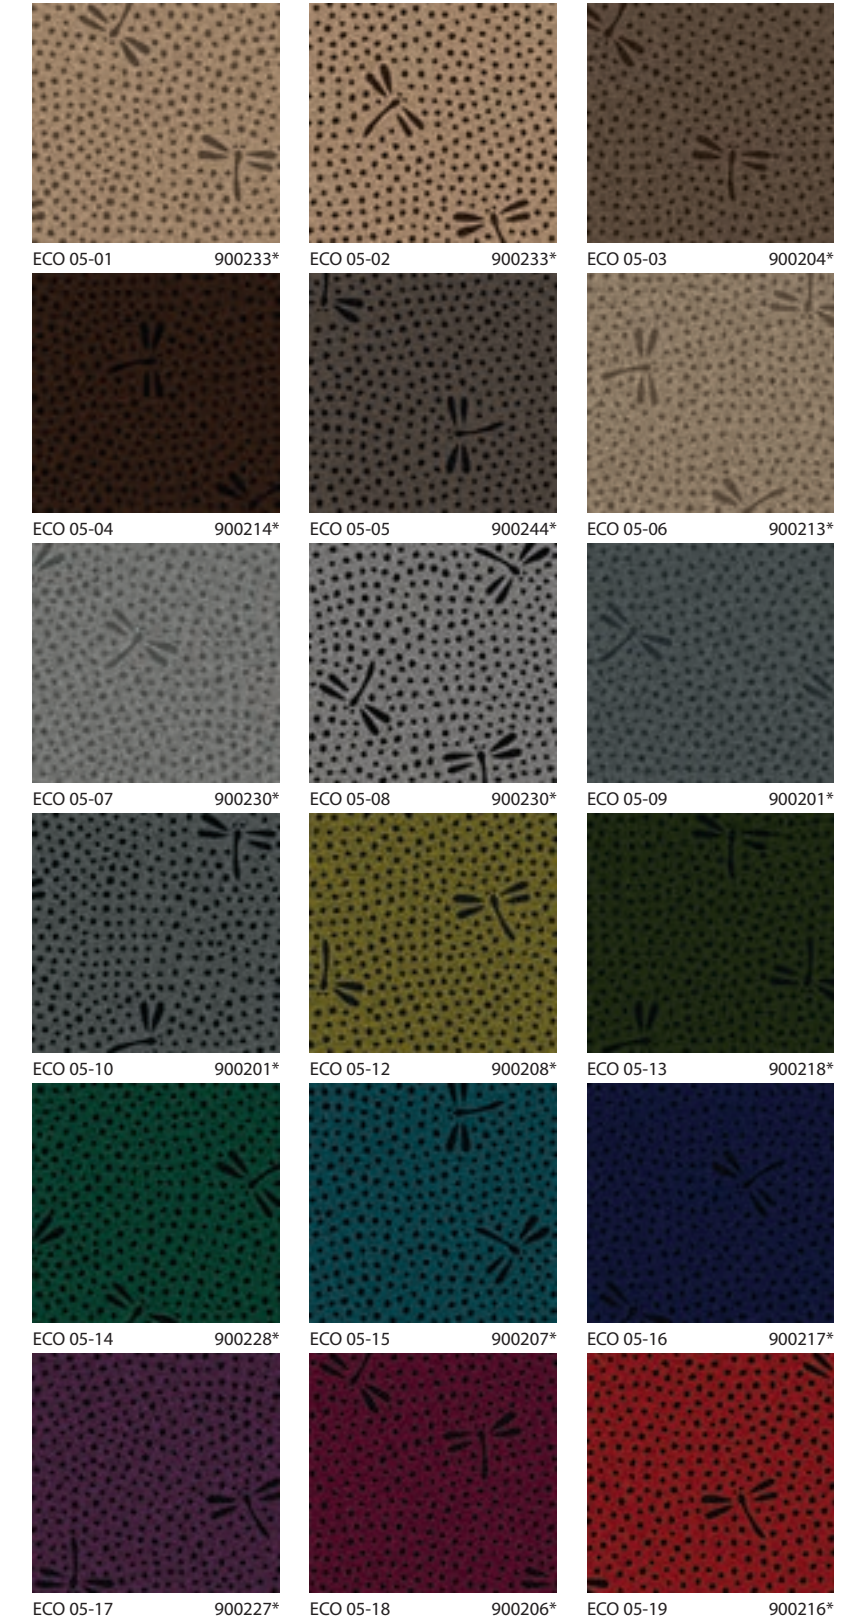

900202*

Colours are **not on stock** and can be produced with a minimum order size of 400m² per colour.

*This colour number links to the Showtime nuance item which equals the base colour of this item.