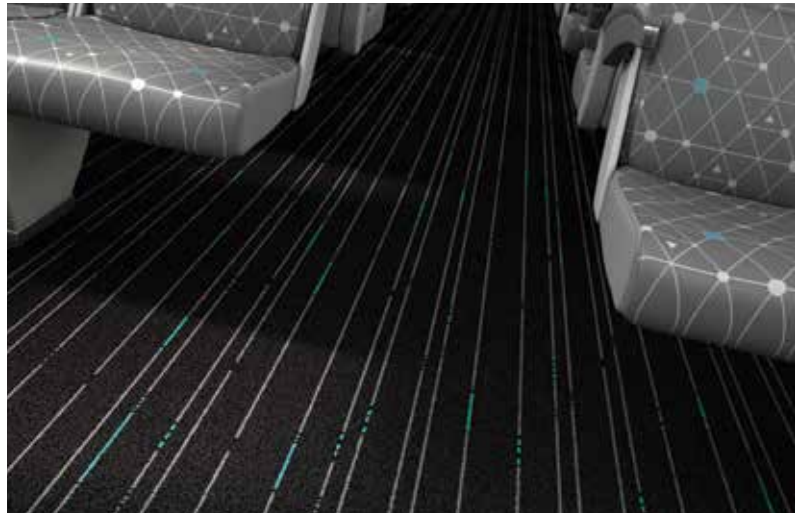

# coral<sup>®</sup> move FR

Coral Move FR is a tufted carpet solution for rail interiors offering great customisation possibilities to complement interior design and colour schemes.

Coral Move FR is a bespoke made to order product and our design team will work to match design and colour requirements on an individual project by project basis.

Below are just some examples of the designs you can create with Coral Move FR.

Coral Move is available in 136 colours