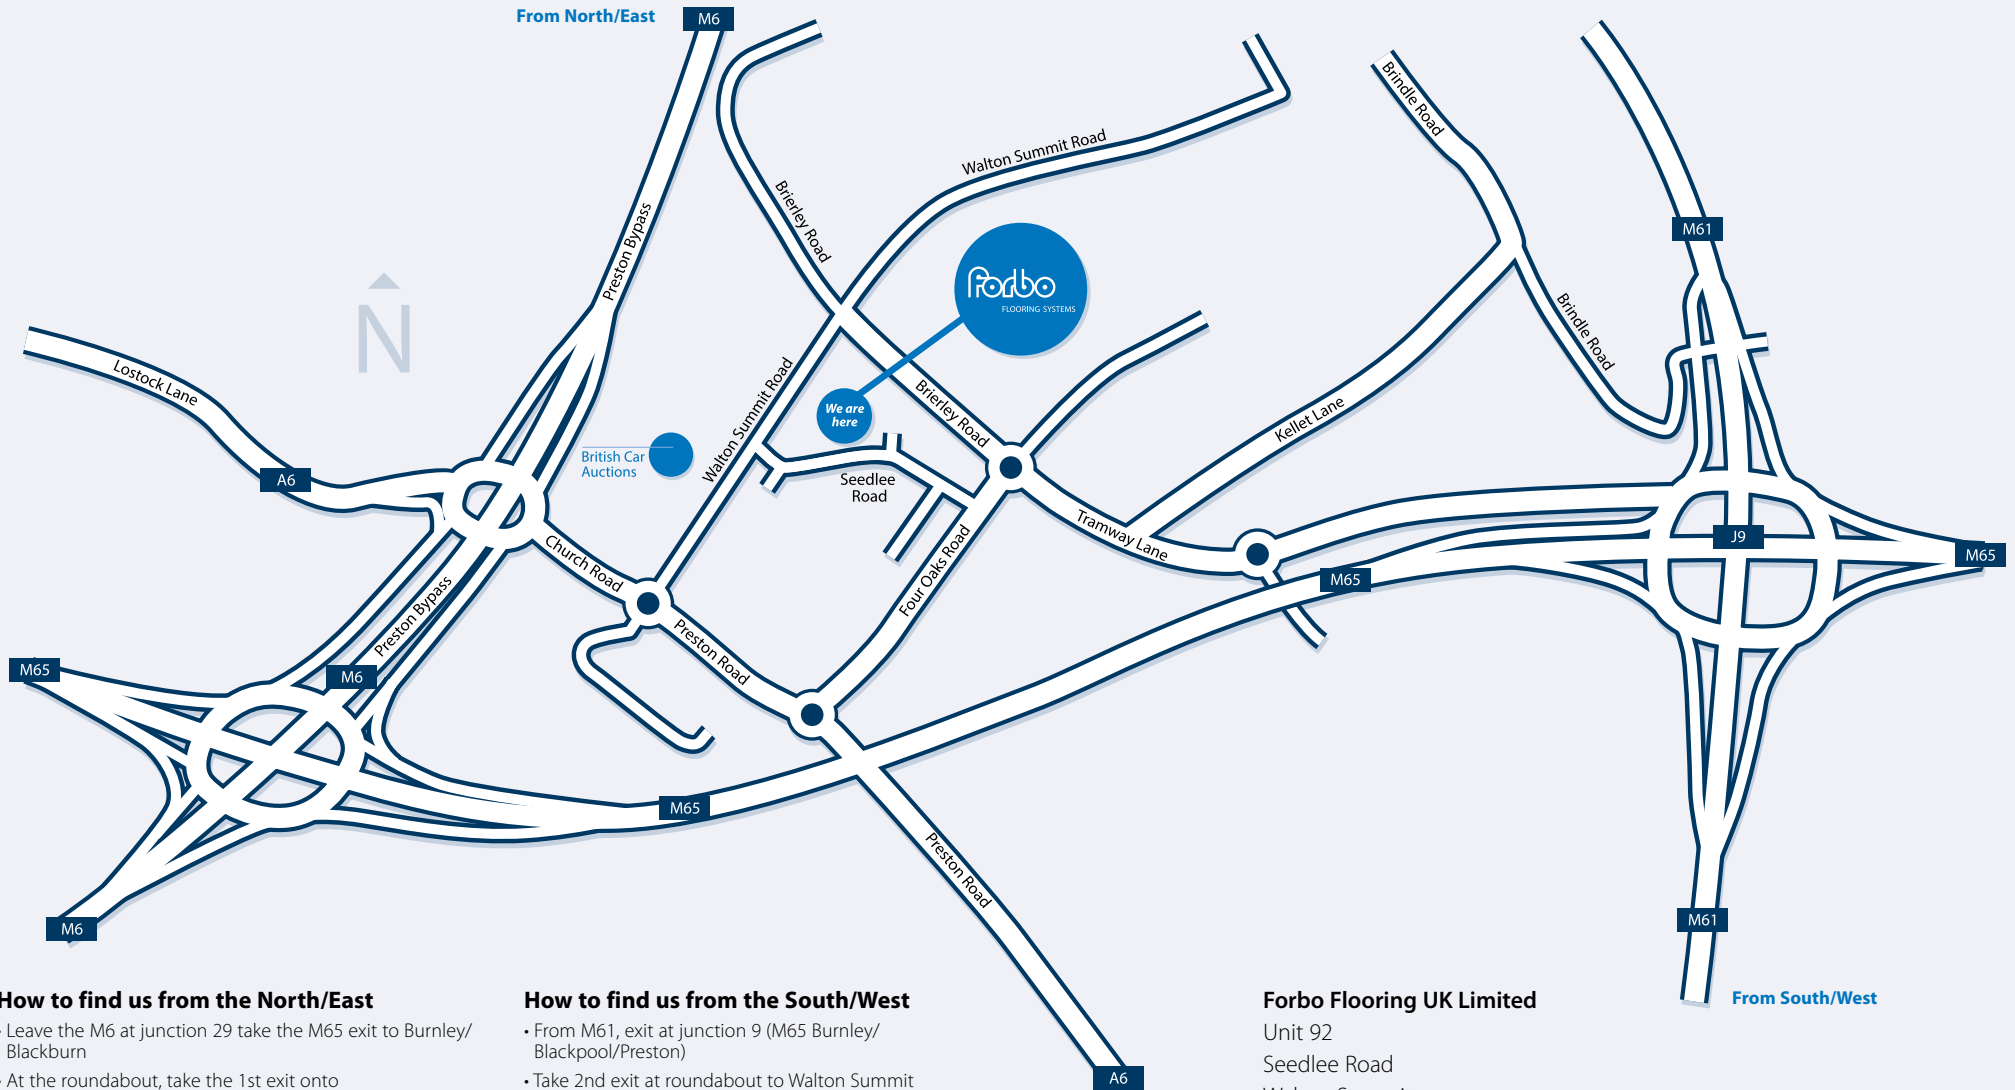

# Locator Map – Bamber

## How to find us from the North/East

- Leave the M6 at junction 29 take the M65 exit to Burnley/Blackburn
- At the roundabout, take the 1st exit onto Church Road/A6
- At the roundabout, take the 1st exit onto Walton Summit Road
- Turn right onto Seedlee Road
- Continue and Forbo will be on the left

## How to find us from the South/West

- From M61, exit at junction 9 (M65 Burnley/Blackpool/Preston)
- Take 2nd exit at roundabout to Walton Summit
- Continue straight
- At the roundabout, take the 2nd exit onto Tramway Lane
- At the roundabout, take the 1st exit onto Four Oaks Road
- Turn right onto Seedlee Road
- Continue and Forbo Flooring will be on the right