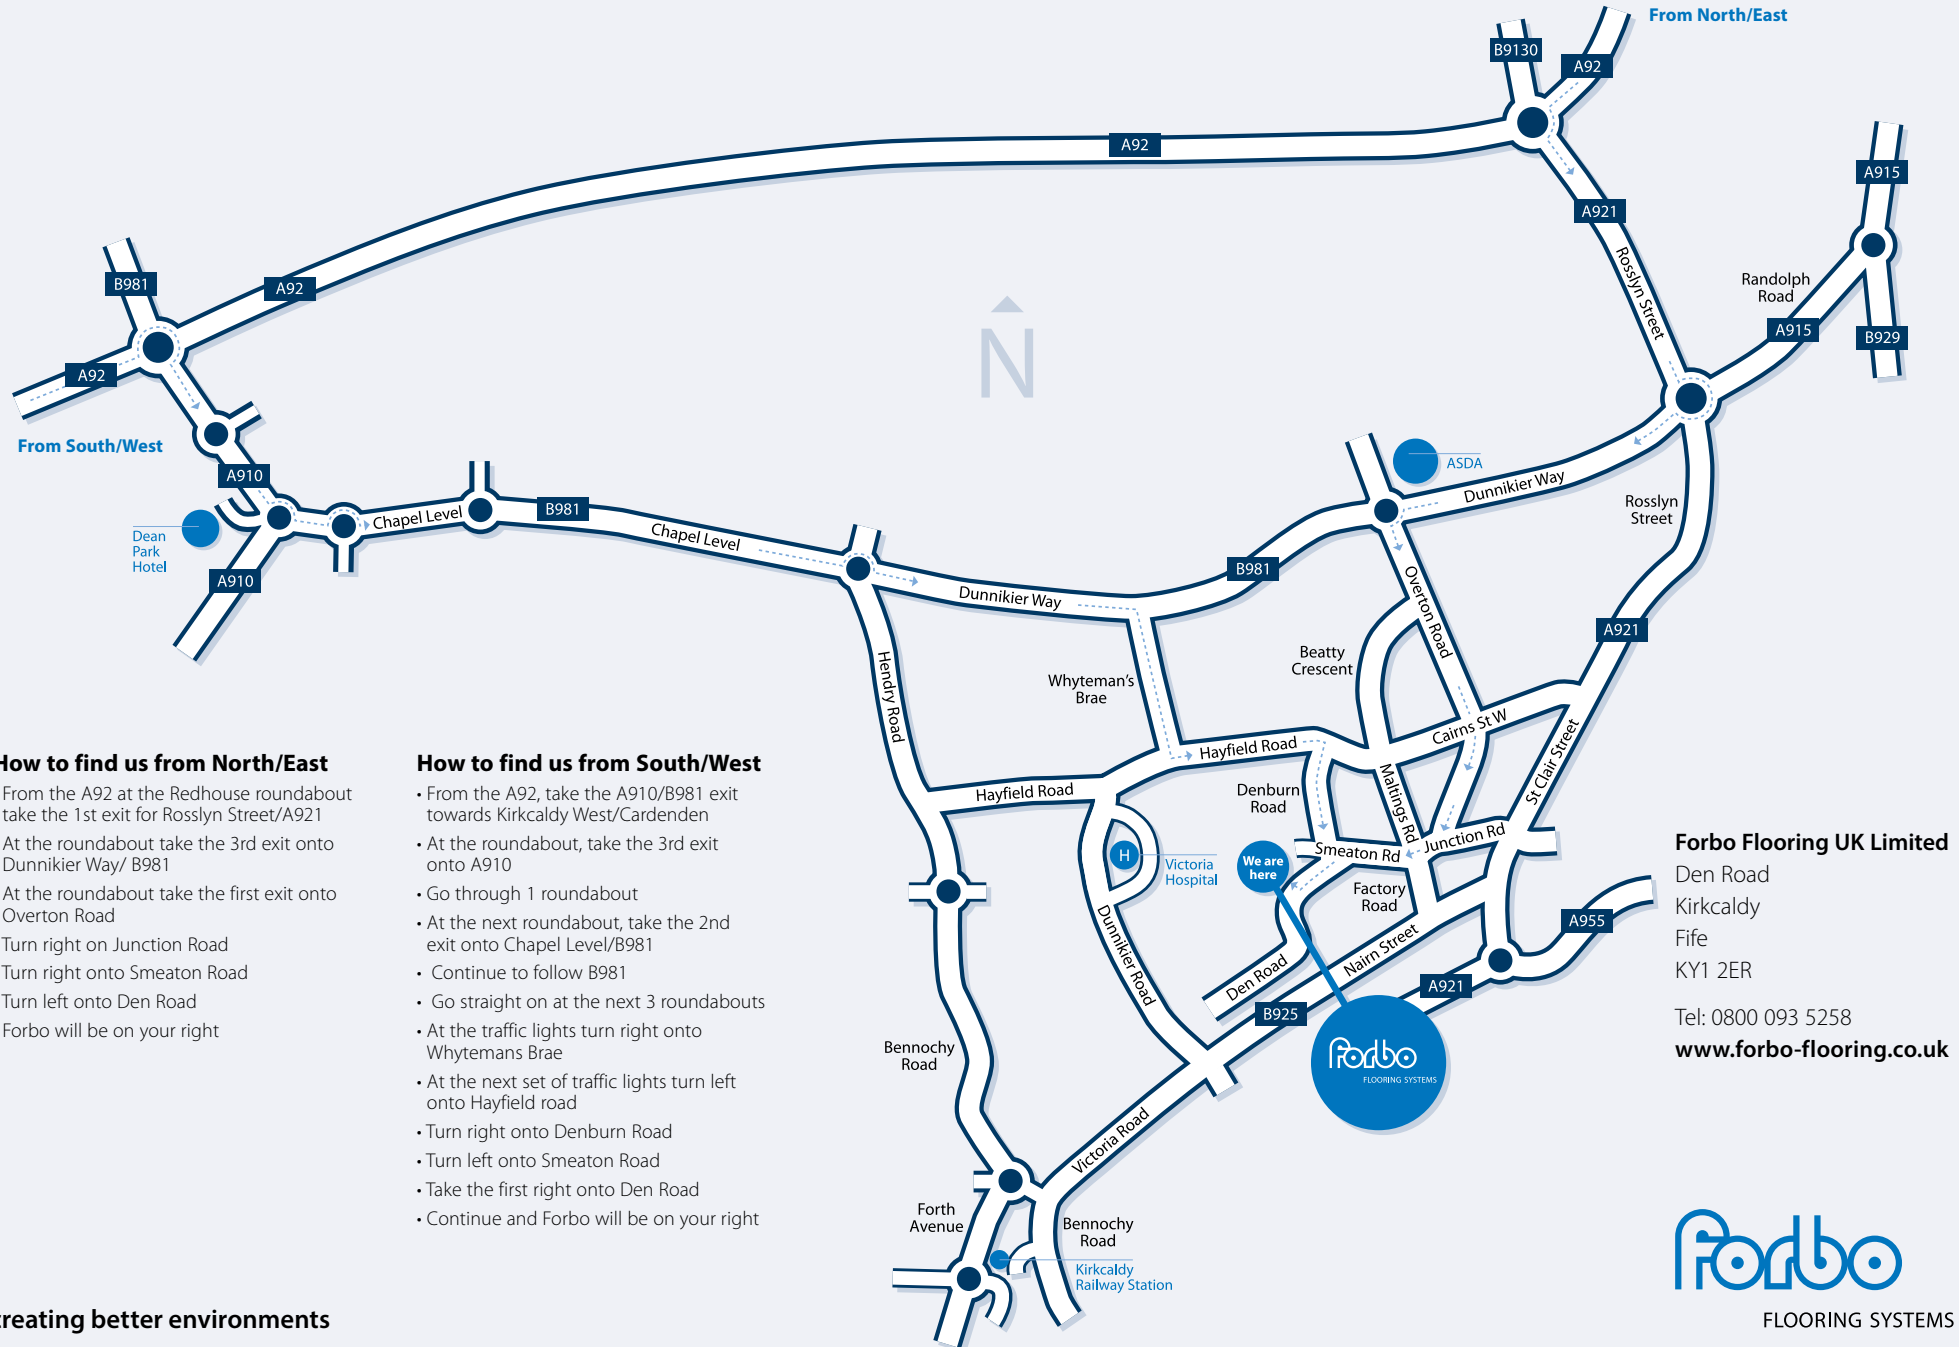

# Locator Map – Kirkcaldy

## How to find us from North/East

- From the A92 at the Redhouse roundabout take the 1st exit for Rosslyn Street/A921
- At the roundabout take the 3rd exit onto Dunnikier Way/ B981
- At the roundabout take the first exit onto Overton Road
- Turn right on Junction Road
- Turn right onto Smeaton Road
- Turn left onto Den Road
- Forbo will be on your right

## How to find us from South/West

- From the A92, take the A910/B981 exit towards Kirkcaldy West/Cardenden
- At the roundabout, take the 3rd exit onto A910
- Go through 1 roundabout
- At the next roundabout, take the 2nd exit onto Chapel Level/B981
- Continue to follow B981
- Go straight on at the next 3 roundabouts
- At the traffic lights turn right onto Whytemans Brae
- At the next set of traffic lights turn left onto Hayfield road
- Turn right onto Denburn Road
- Turn left onto Smeaton Road
- Take the first right onto Den Road
- Continue and Forbo will be on your right