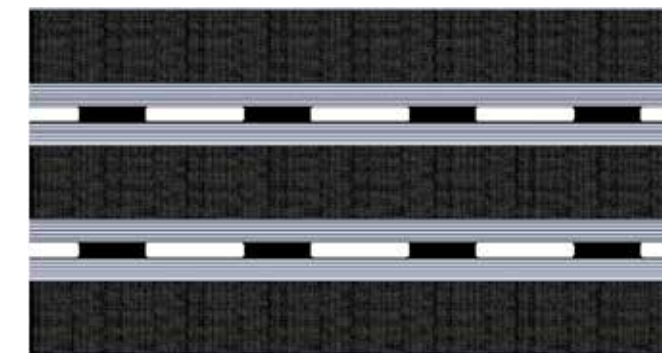

## Nuway connect, the collection

Nuway connect				
		Connect Coral textile	Connect Bristle	Connect Rubber
Outdoor use			✓	✓
Indoor use		✓	✓	✓
Insert		Coral classic (6 colours)	4 row bristle	Fluted rubber
Replaceable inserts		✓	✓	✓
Carrier	Low lustre anodised aluminium			
Dimensions				
Depth to height of aluminium	Connect 10mm	8mm	8mm	8mm
	Connect 17mm	14mm	14mm	14mm
	Connect 22mm	19mm	19mm	19mm
Depth to height of insert	Connect 10mm	11mm	15mm	12mm
	Connect 17mm	17mm	21mm	18mm
	Connect 22mm	22mm	26mm	23mm
Construction	Open or closed			
Mix and match inserts		✓	✓	✓
Accessories available		None	None	None
Removes dirt		✓	✓	✓
Removes moisture		✓		
Rollable	Yes (open construction only)			
Guarantee	5 years (7 if installed by a FESSI)			
Suitable for shaping on site		✓	✓	✓
Level of traffic		Very heavy	Very heavy	Very heavy

### Considerations

As with all aluminium matting systems of this type, in very brightly lit areas, the strong contrast between a light aluminium scraper bar and a dark wiper strip can sometimes create a strobe effect which should be prevented. To avoid disorientating pedestrians affected by this type of visual disturbance, consider using a less contrasting insert.

## The flexible rigid entrance system

The ability to mix and match various elements of Connect can be seen here. We've only shown a few examples of the combinations available.

### Different heights – different profiles

The appearance of the 10 mm depth Connect differs from the 17 and 22 mm versions as the width of the profile of 10 mm Nuway connect is larger and therefore shows more aluminium.