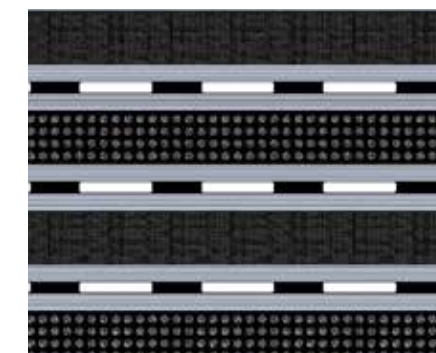

## The flexible rigid entrance system

The ability to mix and match various elements of Connect can be seen here. We've only shown a few examples of the combinations available.

### Open or closed construction

Open (10mm height)

Closed (10mm height)

### Mix and match – bristle and rubber

Textile with bristles (10mm height)

Bristles with rubber (10mm height)