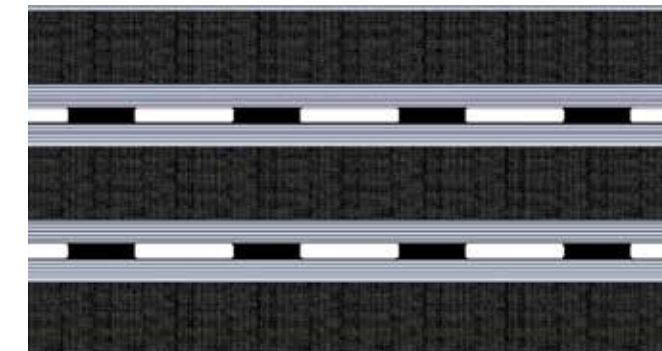

Open or closed construction

Open (10mm height)