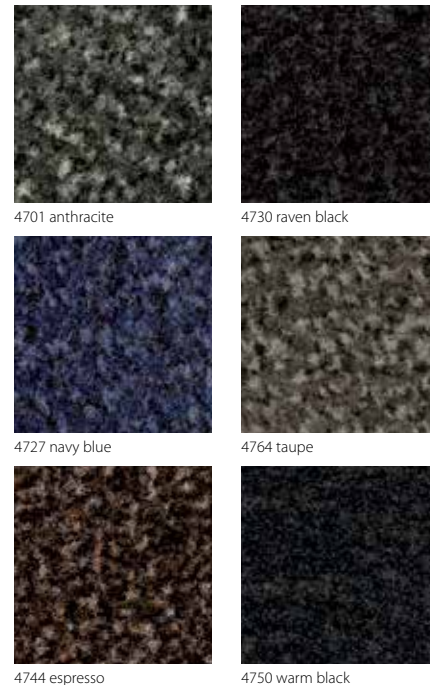

### 2 Coral classic colours available in Nuway connect

Please note: Digital representations may vary from the actual product. Please order a sample to see the full effect. Contact 0800 731 2369.