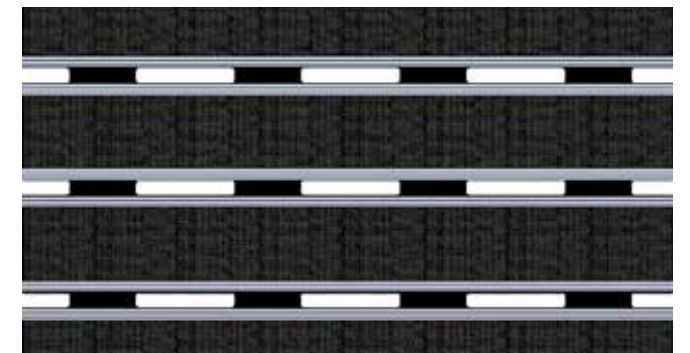

Nuway connect, the collection

Nuway connect				
		Connect Coral textile	Connect Bristle	Connect Rubber
Outdoor use			✓	✓
Indoor use		✓	✓	✓
Insert		Coral classic (6 colours)	4 row bristle	Fluted rubber
Replaceable inserts		✓	✓	✓
Carrier	Low lustre anodised aluminium			
Dimensions				
Depth to height of aluminium	Connect 10mm	8mm	8mm	8mm
	Connect 17mm	14mm	14mm	14mm
	Connect 22mm	19mm	19mm	19mm
Depth to height of insert	Connect 10mm	11mm	15mm	12mm
	Connect 17mm	17mm	21mm	18mm
	Connect 22mm	22mm	26mm	23mm
Construction	Open or closed			
Mix and match inserts		✓	✓	✓
Accessories available		None	None	None
Removes dirt		✓	✓	✓
Removes moisture		✓		
Rollable	Yes (open construction only)			
Guarantee	5 years (7 if installed by a FESSI)			
Suitable for shaping on site		✓	✓	✓
Level of traffic		Very heavy	Very heavy	Very heavy

2 Coral classic colours available in Nuway connect

Please note: Digital representations may vary from the actual product. Please order a sample to see the full effect. Contact 0800 731 2369.

Considerations

As with all aluminium matting systems of this type, in very brightly lit areas, the strong contrast between a light aluminium scraper bar and a dark wiper strip can sometimes create a strobe effect which should be prevented. To avoid disorientating pedestrians affected by this type of visual disturbance, consider using a less contrasting insert.

For technical information please turn to pages 48 – 49.

The flexible rigid entrance system

The ability to mix and match various elements of Connect can be seen here. We've only shown a few examples of the combinations available.

Different heights – different profiles

The appearance of the 10 mm depth Connect differs from the 17 and 22 mm versions as the width of the profile of 10 mm Nuway connect is larger and therefore shows more aluminium.

17/22mm