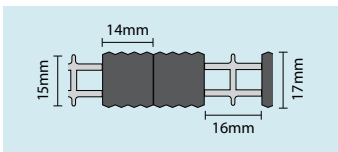

Tuftguard Plain

12mm single closed

12mm single open

12mm double closed

12mm double open

17mm single closed

17mm single open

17mm double closed

17mm double open

Tuftguard Classic and Design

12mm single closed

12mm single open

12mm double closed

12mm double open

17mm single closed

17mm single open

17mm double closed

17mm double open

All dimensions are approximate.