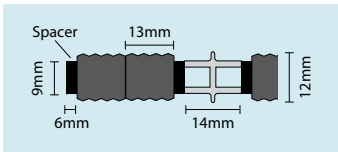

Tuftguard Plain

12mm single closed

12mm single open

12mm double closed

12mm double open

17mm single closed

17mm single open

17mm double closed

17mm double open

Tuftguard Classic and Design

12mm single closed

12mm single open

12mm double closed

12mm double open

17mm single closed

17mm single open

17mm double closed

17mm double open

All dimensions are approximate.