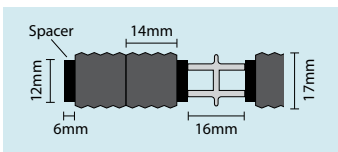

Tuftguard Plain

12mm single closed

12mm single open

12mm double closed

12mm double open

17mm single closed

17mm single open

17mm double closed

17mm double open

Tuftguard Classic and Design

12mm single closed

12mm single open

12mm double closed

12mm double open

17mm single closed

17mm single open

17mm double closed

17mm double open

All dimensions are approximate.