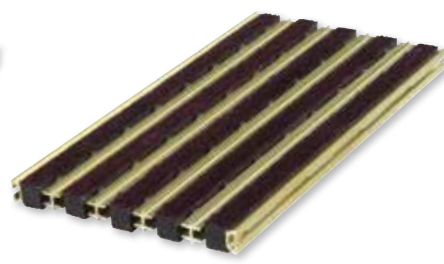

Tuftiguard design/select