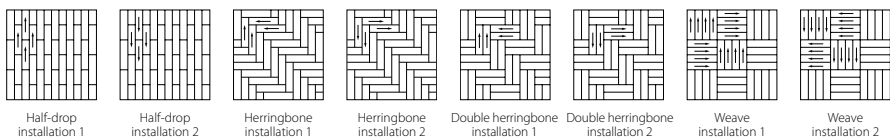

139001 | cloud 139002 | thunder 139003 | smoke

Concrete

Highlights of colour bring new life to this classic, offering a refreshing change to the normal by mixing fun with tradition. Use them on their own, together or with the classic Concrete colourways to design stunning individual floors.

139014 | lichen 139003 | smoke

139001 | cloud 139002 | thunder 139003 | smoke

Concrete - monteringsmuligheder

Plankstørrelse 100 x 25cm