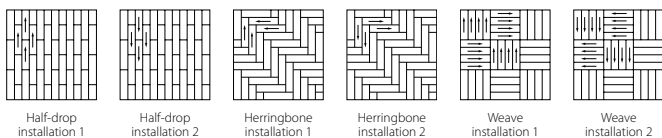

# Converge

Areas of pattern meet, joining at angles, creating different facets which contrast in shade or colour, forming abstract shapes and forms at random. Via their shared elements, all colours co-ordinate making this the perfect design for large areas requiring differentiation.

141006 | arc 141004 | sunbeam

141003 | zenith 141001 | prism

141001 | prism 141005 | radiant 141006 | arc

## Converge - monteringsmuligheder

Plankestørrelse 100 x 25cm