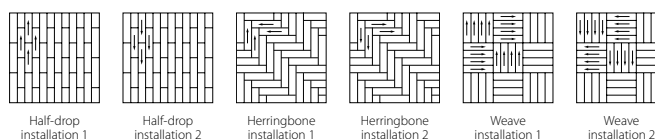

Frameweave

Inspired by rich woven fabric and combined with a graphical layout, the result creates both depth and movement as shapes form within the otherwise subtle design. The large choice of colours makes Frameweave a very versatile choice for designing stunning installations.

142004 | citrine 142001 | pave 142008 | pesto 142006 | capri

142005 | anchor 142003 | sepia

Frameweave - monteringsmuligheder

Plankestørrelse 100 x 25cm