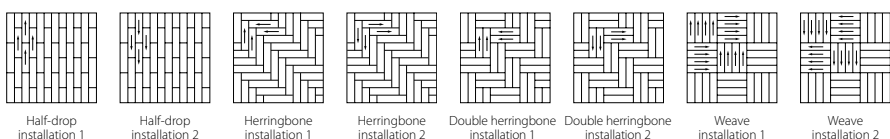

111001 | pearl 111002 | cement 111003 | almond 111004 | charcoal 111006 | liquorice

Seagrass

Organic but linear, naturally inspired and beautifully textured. A classic pattern with colours that can easily be mixed together in a variety of installation methods. Seagrass is versatile and understated, making it suitable for any environment.

111001 | pearl 111002 | cement 111004 | charcoal 111004 | charcoal

111001 | pearl 111002 | cement 111003 | almond 111004 | charcoal 111006 | liquorice

Seagrass - monteringsmuligheder

Half-drop installation 1 Half-drop installation 2 Herringbone installation 1 Herringbone installation 2 Double herringbone installation 1 Double herringbone installation 2 Weave installation 1 Weave installation 2

Plankestørrelse 100 x 25cm