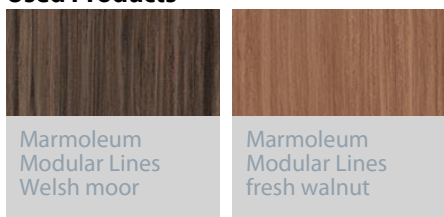

Used Products

Marmoleum
Modular Lines
Welsh moor

Marmoleum
Modular Lines
fresh walnut