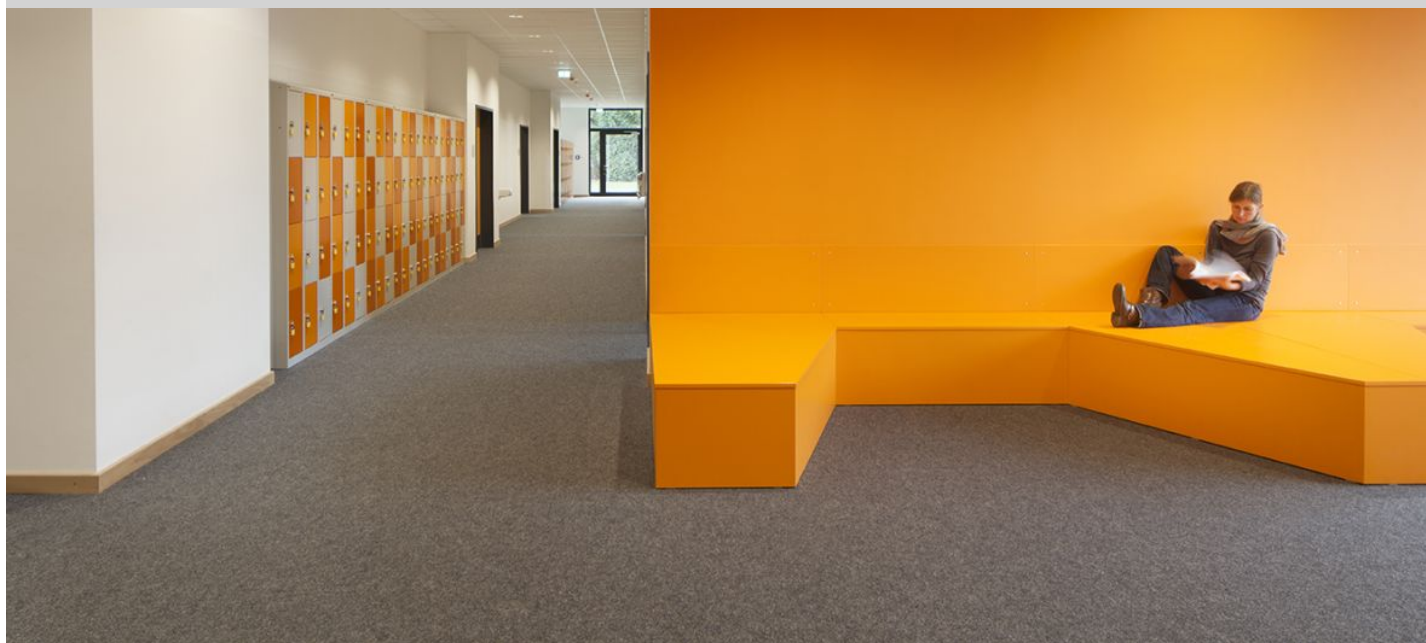

Carl-Friedrich-Gauß Oberschule Zeven

This school in Zeven, Germany was built in May 2016. The interior design is very colourful and because of that the students feel comfortable. On the floor was installed Nadelvlies Markant in grey-black.

Project name Neubau der Carl-Friedrich-Gauß Oberschule, Zeven

ReferenceBuilding Ed. Züblin AG, Bremen

ReferenceArchitect Schröder Architekten, Bremen

Installation by Raumstudio Falter GmbH, Norderstedt

Photographer Frank Aussieker, Hannover