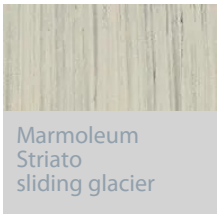

William Schrikker Group

In the new office of William Schrikker Group in Diemen, security and domesticity are top priority. The architect has searched for warmth and comfort. Besides the use of self-designed rugs, the architect chose for Forbo's linear Marmoleum Striato floor covering that exactly matches the wood wallpaper created by Piet Hein Eek.

Interior architect	Odette Ex
Location	Diemen, NL

Used Products

Marmoleum Striato sliding glacier