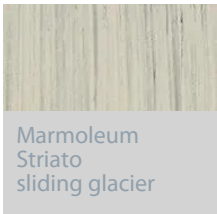

**William Schrikker Group**

In the new office of William Schrikker Group in Diemen, security and domesticity are top priority. The architect has searched for warmth and comfort. Besides the use of self-designed rugs, the architect chose for Forbo's linear Marmoleum Striato floor covering that exactly matches the wood wallpaper created by Piet Hein Eek.

Interior architect	Odette Ex
Location	Diemen, NL

**Used Products**

Marmoleum Striato sliding glacier