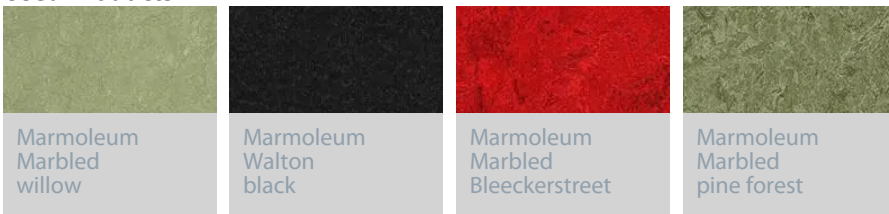

William Morris Gallery

An original William Morris design has been recreated in Marmoleum, for the Discovery Lounge of the William Morris Gallery, in Walthamstow, which won the Fly Forbo 2012/2013 competition. The design was cut using Aquajet, Forbo Flooring System's advanced water cutting technology, to re-create the intricate design, which dates back to 1875.

Location	London
Architect	Karsten Weiss, Pringle Richards Sharratt

Used Products

Marmoleum
Marbled
willow

Marmoleum
Walton
black

Marmoleum
Marbled
Bleeckerstreet

Marmoleum
Marbled
pine forest