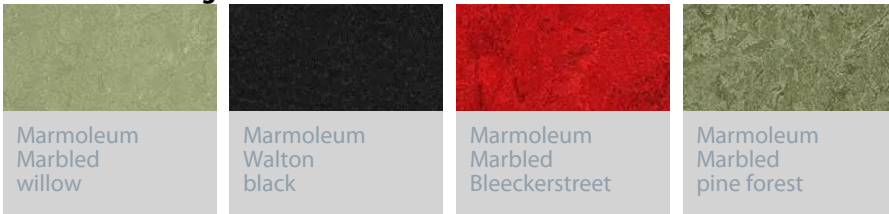

William Morris Gallery

An original William Morris design has been recreated in Marmoleum, for the Discovery Lounge of the William Morris Gallery, in Walthamstow, which won the Fly Forbo 2012/2013 competition. The design was cut using Aquajet, Forbo Flooring System's advanced water cutting technology, to re-create the intricate design, which dates back to 1875.

Location	London
Architect	Karsten Weiss, Pringle Richards Sharratt

Featured Flooring Products

Marmoleum
Marbled
willow

Marmoleum
Walton
black

Marmoleum
Marbled
Bleekerstreet

Marmoleum
Marbled
pine forest