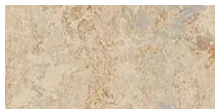

XX Marmoleum
Real
Caribbean