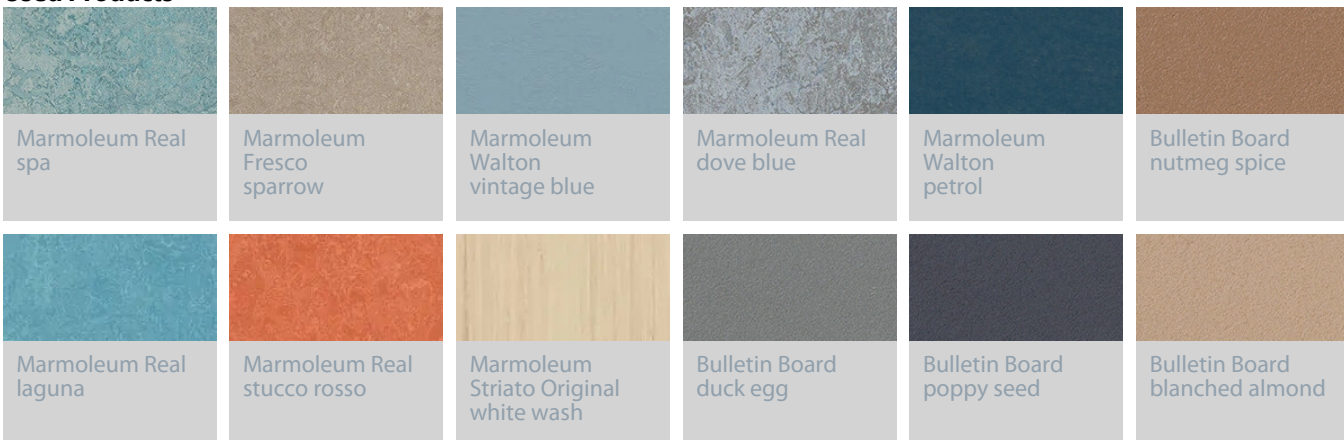

Used Products