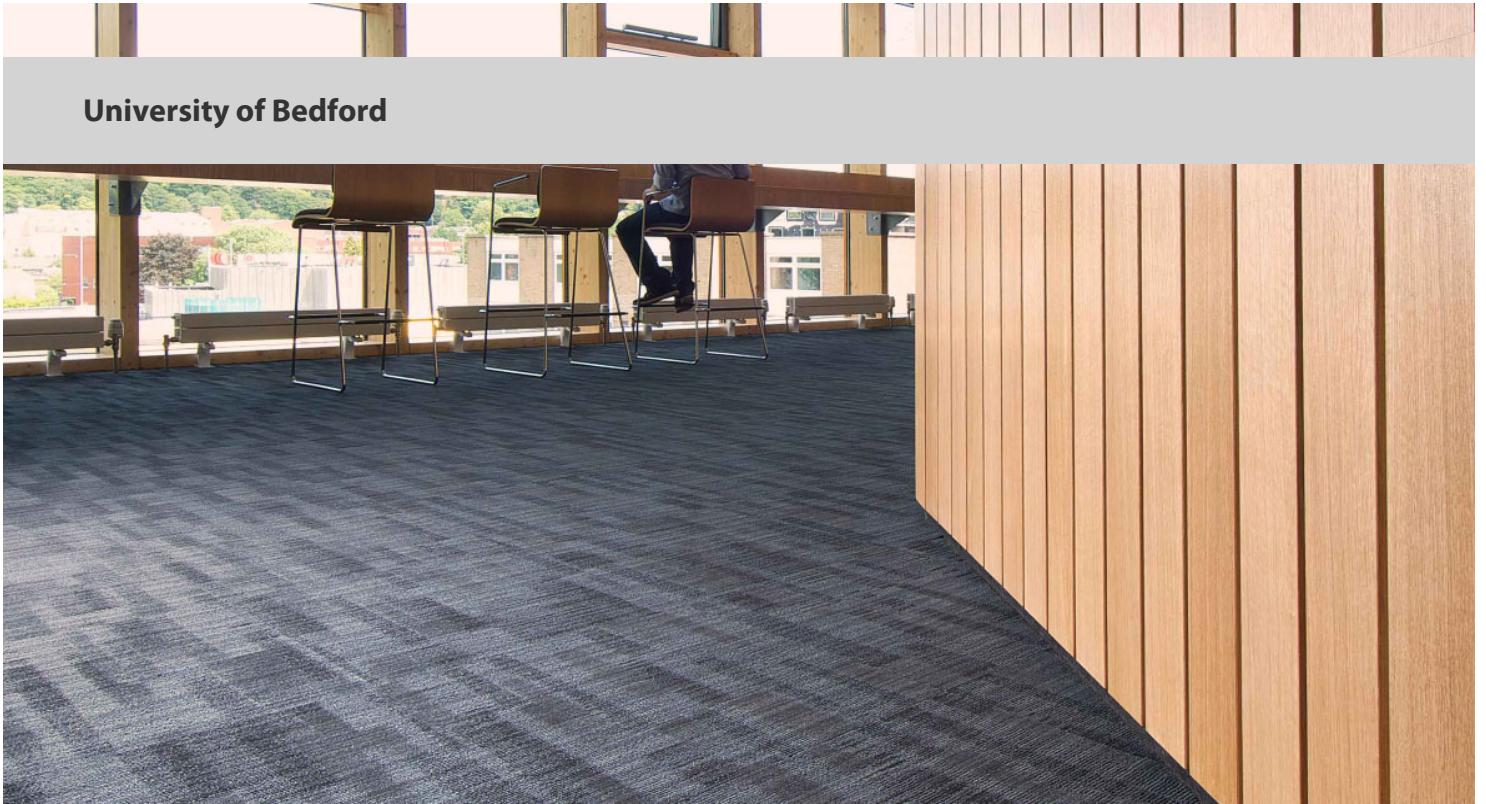

**University of Bedford**

Designed as a flexible education hub, the University of Bedfordshire's new £34m Campus Centre in Luton has been created to offer staff and students a stimulating environment for both learning and relaxing. Housing a 240-seat lecture theater, exhibition space, informal learning zones and various places to eat, the building's multi-purpose nature meant that a combination of flooring solutions were required to meet the diverse needs of the space. With an impressive integrated flooring portfolio, Forbo Flooring Systems was well equipped to meet this brief.