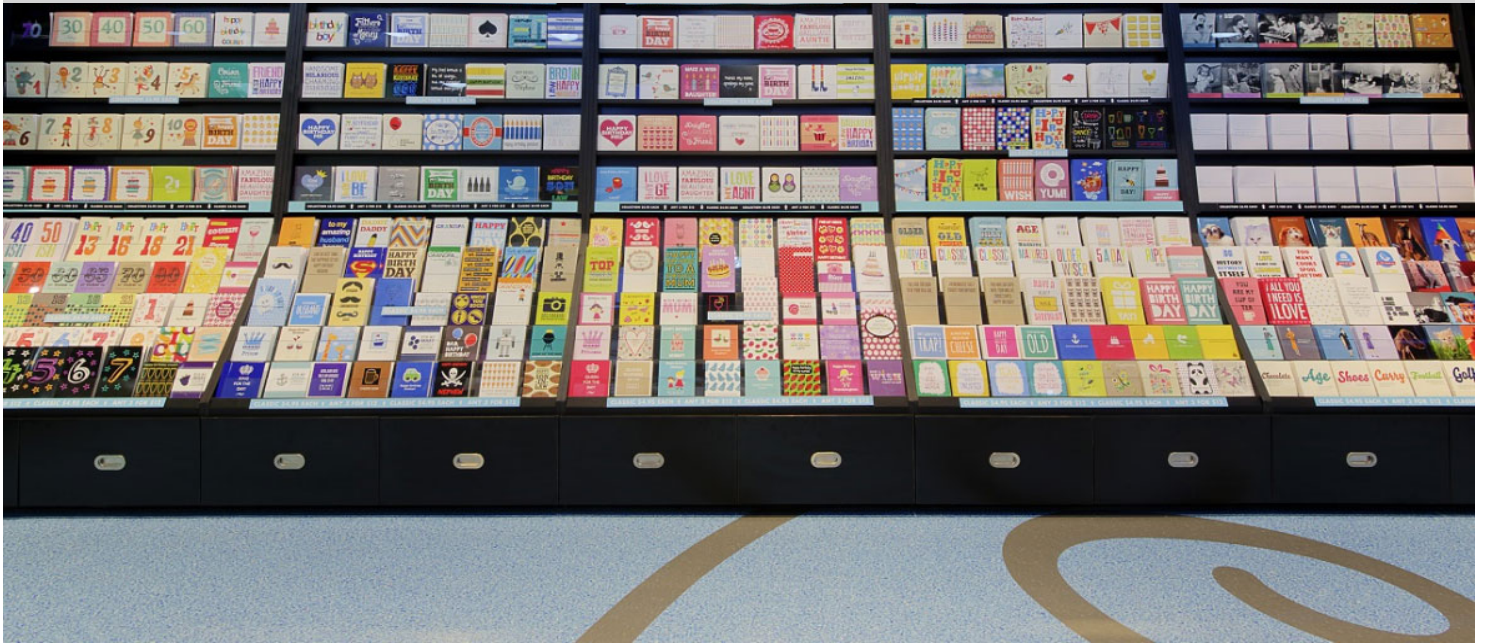

The Card Shop

Retail card shop: Artoleum scala and logo in Marmoleum piano.

Location	Shop 244, Warringah Mall, Condamine st, Brookvale NSW 2100
Photographer	Thomas Dalhoff
Interior designer	Mima Design PTY