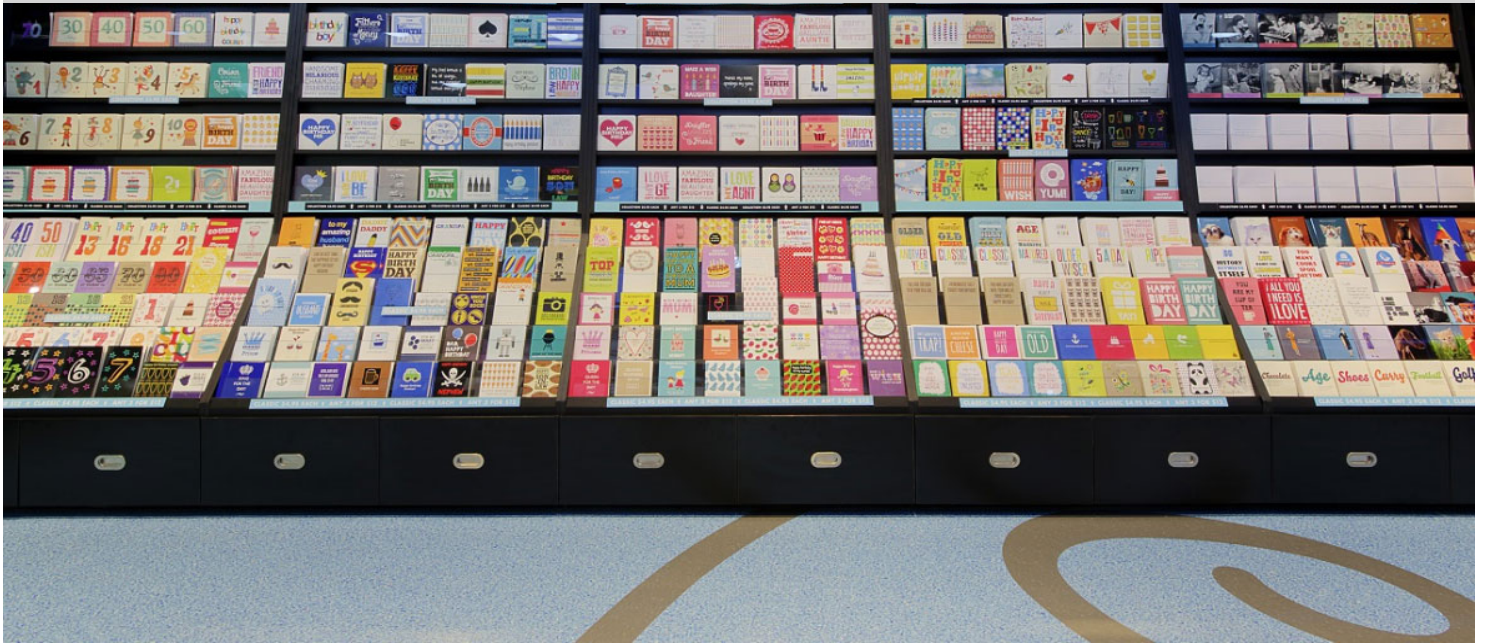

The Card Shop - Australië

Retail card shop: Artoleum scala and logo in Marmoleum piano.

Locatie Shop 244, Warringah Mall, Condamine st, Brookvale NSW 2100

Fotograaf Thomas Dalhoff

Interieurontwerper Mima Design PTY