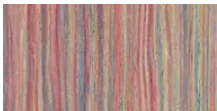

Temple Carrig School

Inspired by the mountainous views to the west and seaside views to the east, McCarthy O'Hora (MCOH) architects reflected the colours of the natural world that surrounds Temple Carrig School by specifying an array of vibrant shades from Forbo Flooring Systems' Marmoleum range.

Location	Greystones, Ireland
Interior Architect	McCarthy O'Hora Architects

Used Products

Marmoleum Striato Colour colour stream

Marmoleum Real rosato

Marmoleum Fresco moonstone

XX Marmoleum Piano meadow

Marmoleum Modular laguna