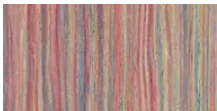

**Temple Carrig School**

Inspired by the mountainous views to the west and seaside views to the east, McCarthy O'Hora (MCOH) architects reflected the colours of the natural world that surrounds Temple Carrig School by specifying an array of vibrant shades from Forbo Flooring Systems' Marmoleum range.

Location	Greystones, Ireland
Interior Architect	McCarthy O'Hora Architects

**Used Products**

Marmoleum Striato Colour colour stream

Marmoleum Real rosato

Marmoleum Fresco moonstone

XX Marmoleum Piano meadow