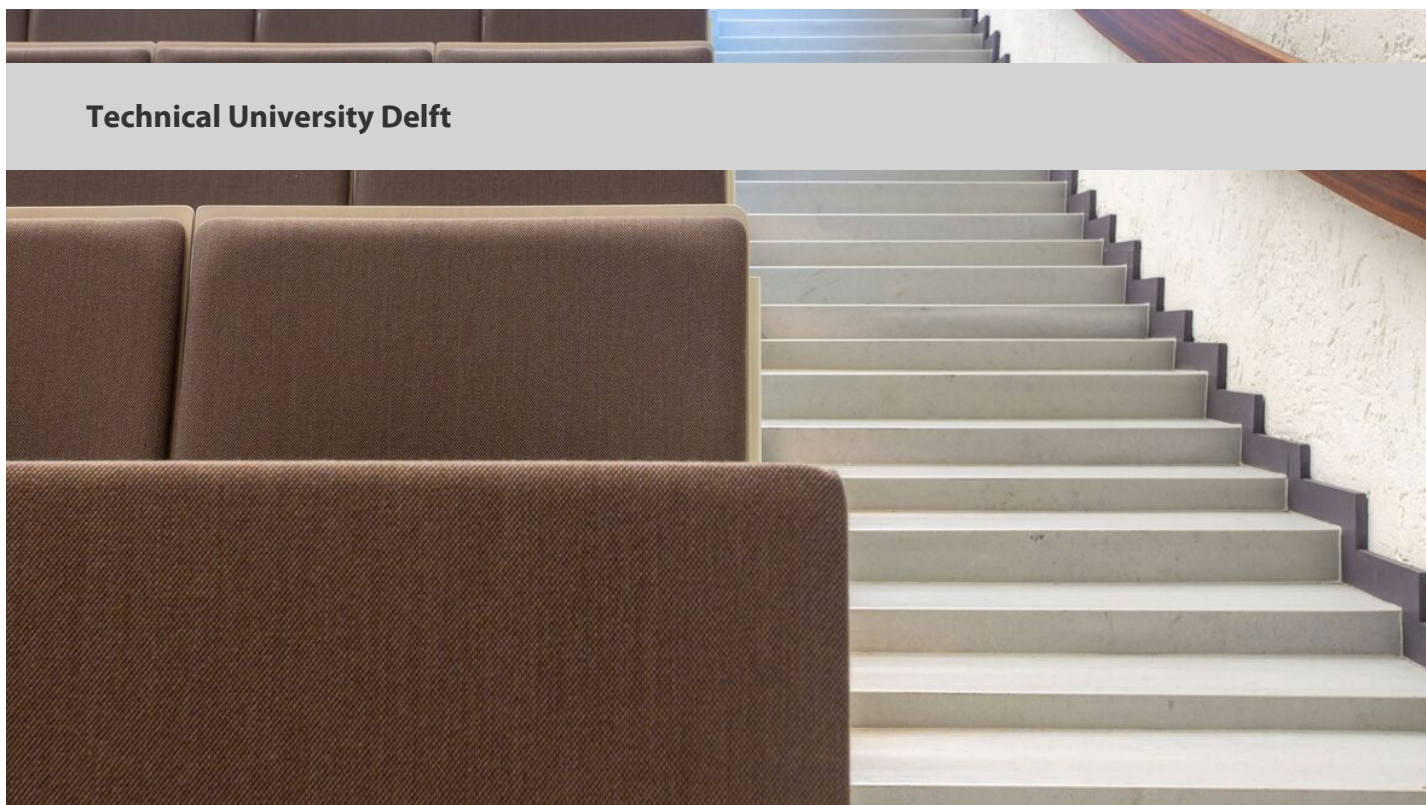

## Technical University Delft

The lecture and teaching rooms of TU Delft Faculty of Civil Engineering and Geosciences have been thoroughly renovated. The rooms have been given a more efficient layout, which has increased the total capacity in the rooms. In addition to new furniture, the technology has also been considerably improved and the walls and floors have been refurbished. The neutral concrete colour from our Marmoleum Solid collection gives the renewed interior a tough and timeless character.