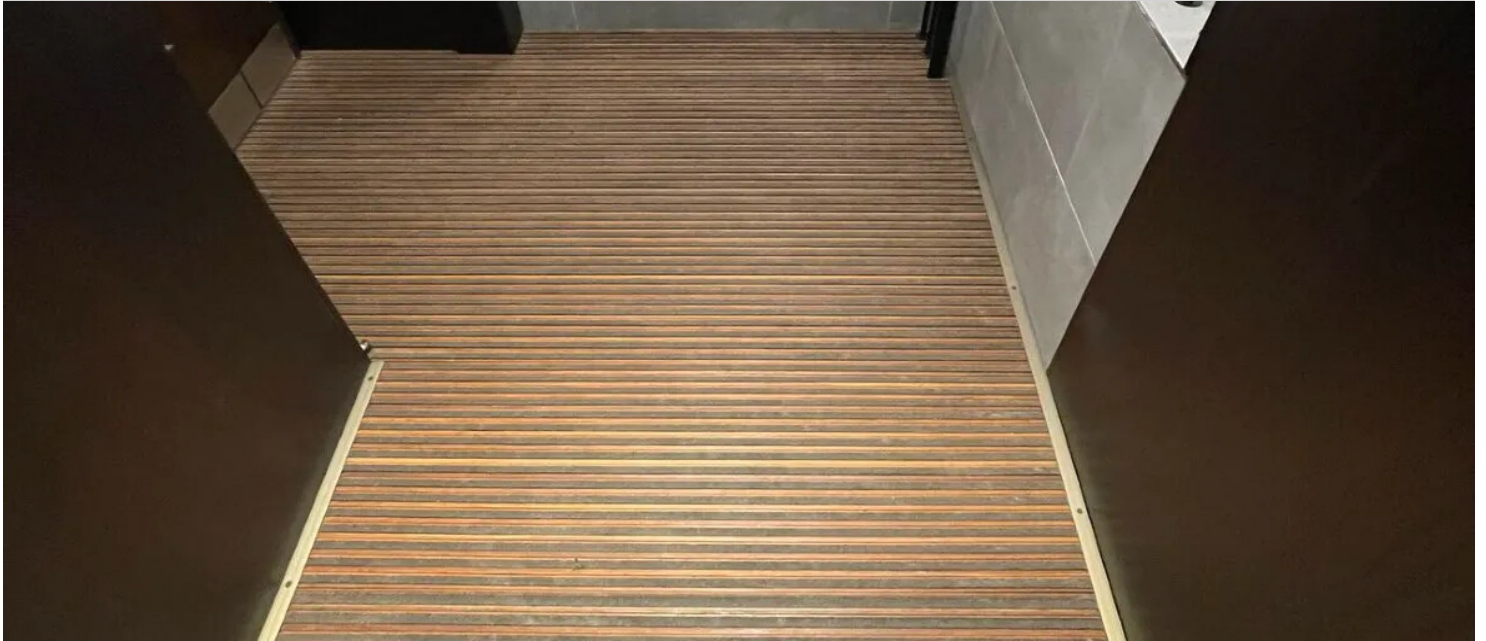

## Sustainable Nuway Bamboo

As part of the refurbishment of a high-end office building in Teddington, Nuway Tuftiguard with Bamboo scraper bars was expertly fitted in the entrance way by SDS Matting Limited's team. The Bamboo scraper bars worked perfectly with the colour scheme throughout the new reception area, ensuring an outstanding first line of protection against moisture and soil whilst complementing the interior finishes. Recognised for its strength, durability and structural integrity, Nuway Tuftiguard Bamboo delivers superb performance and appearance retention in the highest traffic areas – such as busy offices. The addition of Bamboo to the design, a sustainable species of grass, makes it the sustainable entrance flooring product of choice.