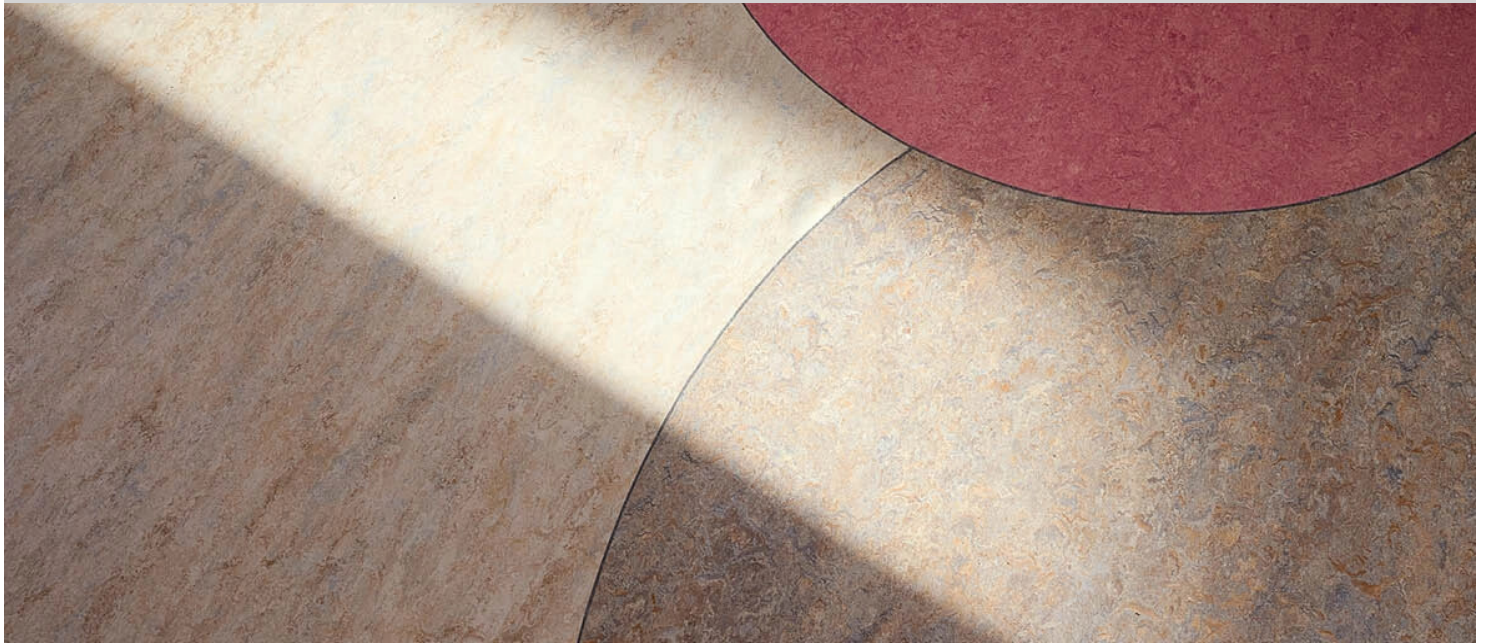

Struer Fri Fagskole

Flooring Solutions with Function, Aesthetics, and Circularity In Struer Fri Fagskole's new communal building, the floors have been carefully selected and designed to support the sculptural architectural language and the school's unique pedagogical approach. Five circular subject rooms and a central workshop form the framework for a subject and leisure area where form, color, and function go hand in hand. For the flooring, Marmoleum from Forbo was chosen, made from 98% natural and renewable materials. Several colors and collections have been used, including Caribbean, Horse Roan, Fresco Blue, Cork Tree, Honey Suckle, and Donkey Island. The colors were selected to create a sense of visual calm that also engages in dialogue with the complex architecture. Circular cutouts in the linoleum add playfulness and structure with shapes that mirror skylights, lighting, and the round subject rooms. The floors align with the building's sustainable ambitions and have been carefully chosen to complement the upcycled facades and the school's distinctive pedagogical principle: making vocational learning part of leisure time. A cohesive choice for a well-rounded project. To protect the floors and support the indoor climate, Coral entrance mat solutions have also been installed. The colors Coral Brush 5716 Masala Brown and Coral Bright 2608 Fresh Grass were selected—not only to capture dirt and moisture but also to aesthetically harmonize with the building's overall color palette. They are laid in recessed zones and building entrances, where they, together with colored linoleum steps in blue and red, create clear zoning and an inviting entry. Architect Rune Dybkjær from MNT Arkitekter emphasizes: "Marmoleum and Coral are materials we trust. They support both the aesthetics of the architecture and the project's circular philosophy – right down to the smallest detail."