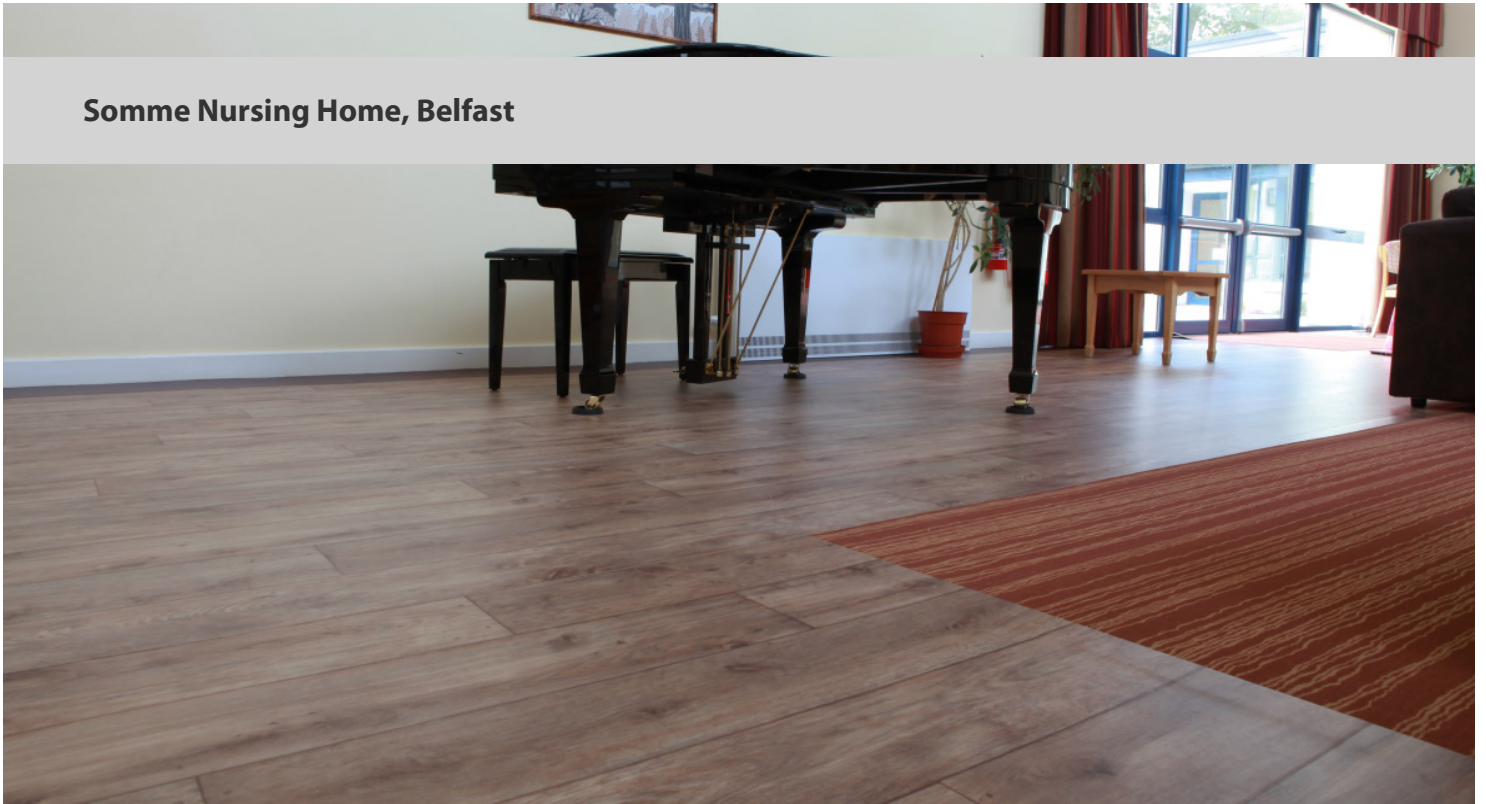

Somme Nursing Home, Belfast

"I have been using Flotex for almost twenty years and would have no hesitation in recommending it to any end user. The modern design lend it to many areas within the home and the residents find it warm and pleasing underfoot. It has an extremely easy maintenance regime." Jonathon Kitson, Manager Somme Nursing Home