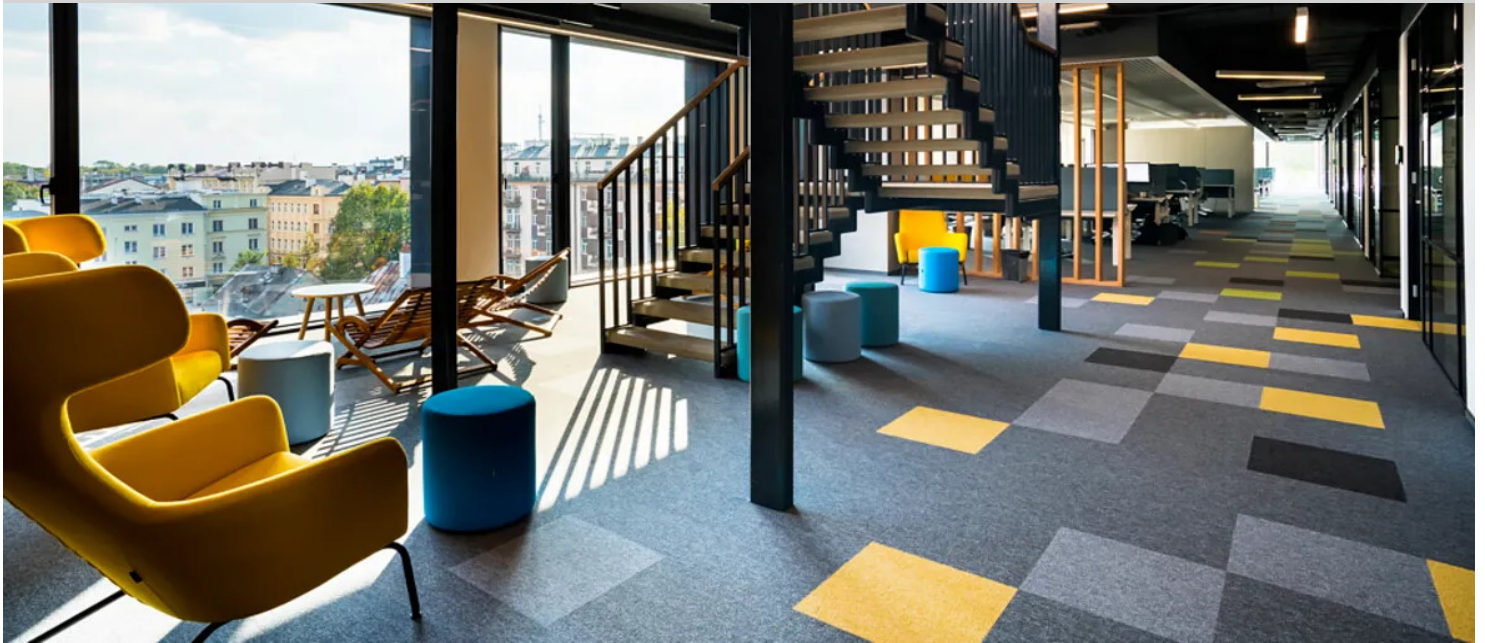

Sollers Consulting, Lublin, Poland

The Sollers Consulting office, designed by Studio Quadra, has been recognized as one of the most stylish offices in Lublin, Poland. In the area of 2300 m2, Forbo Tessera Layout carpet tiles have been installed, creating a dynamic pattern on the floor.